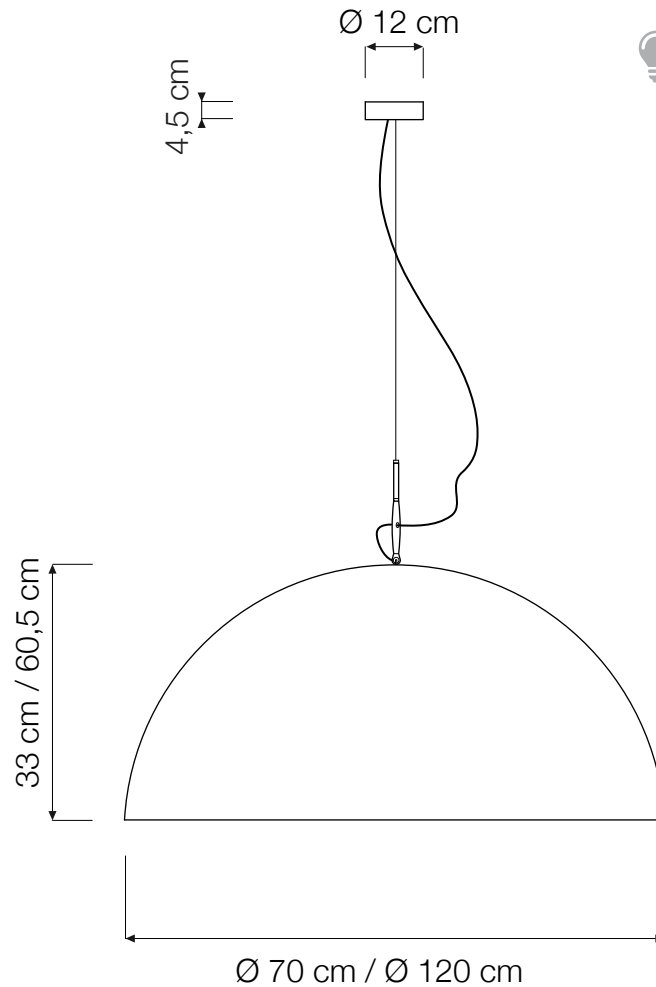

MEZZA LUNA 1/2

PENDANT Ø 70/120

Mezza luna 1 (Ø 70 cm) max 100W | E27 (230V) - E26 (120V)
Equivalent W dimmable LED bulbs compatible | rec. LED 13W

Mezza luna 2 (Ø 120 cm) max 100W | E27 (230V) - E26 (120V)
Equivalent W dimmable LED bulbs compatible | rec. LED 20W

Led color temperature recommended:
neutral white 4200 °K / warm white 2700 °K

MATERIALS

Mezza luna 1/2: laprene, nebulite (fiberglass), steel
Mezza luna 1/2 nebulite: laprene, nebulite, steel
Mezza luna 1/2 lavagna: laprene, nebulite, nylon, blackboard effect resin
Mezza luna 1/2 cemento: laprene, nebulite, nylon, cement effect paint

TRANSPARENT VERSION

COLOR

BICOLOR VERSION

OUTER COLOR

INNER COLOR

INCLUDES 130 CM CORD AND LAPRENE (RUBBER) CEILING CANOPY.
CUSTOM CORD LENGTHS ARE AVAILABLE FOR AN ADDITIONAL CHARGE.
BULBS ARE NOT INCLUDED.