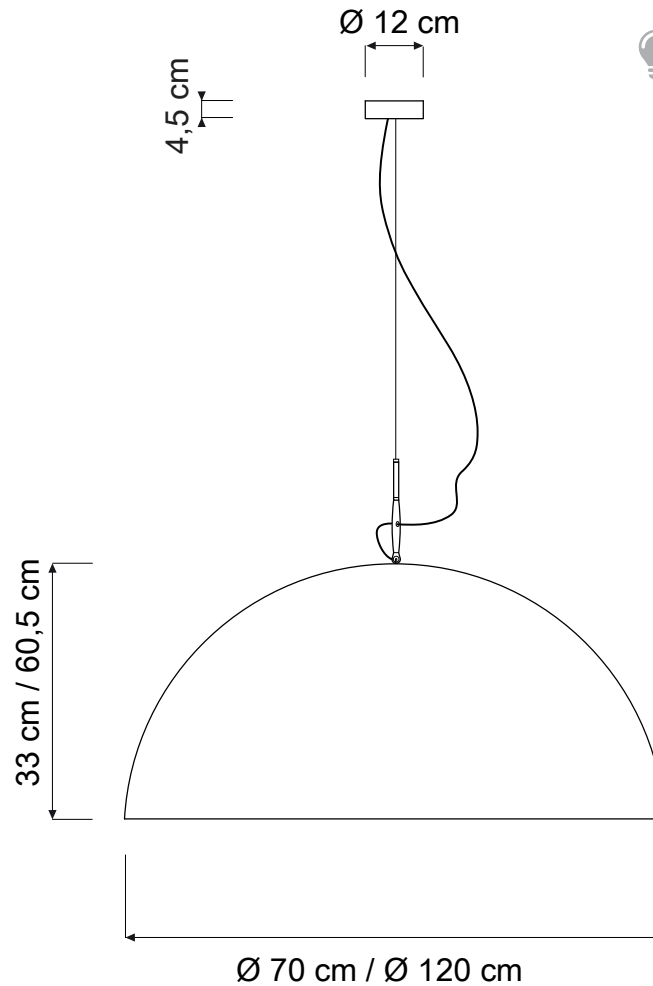

MEZZA LUNA 1/2

PENDANT Ø 70/120

Mezza luna 1 (Ø 70 cm) max 100W | E27 (230V) - E26 (120V)
 Equivalent W dimmable LED bulbs compatible | rec. LED 13W
 Mezza luna 2 (Ø 120 cm) max 100W | E27 (230V) - E26 (120V)
 Equivalent W dimmable LED bulbs compatible | rec. LED 20W

Led color temperature recommended:
 neutral white 4200 °K / warm white 2700 °K

MATERIALS

Mezza luna 1/2: laprene, nebulite (fiberglass), steel

Mezza luna 1/2 nebulite: laprene, nebulite, steel

Mezza luna 1/2 lavagna: laprene, nebulite, nylon, blackboard effect resin

Mezza luna 1/2 cemento: laprene, nebulite, nylon, cement effect paint

TRANSPARENT VERSION

COLOR

BICOLOR VERSION

OUTER COLOR

INNER COLOR

INCLUDES 130 CM CORD AND LAPRENE (RUBBER) CEILING CANOPY.
 CUSTOM CORD LENGTHS ARE AVAILABLE FOR AN ADDITIONAL CHARGE.
 BULBS ARE NOT INCLUDED.