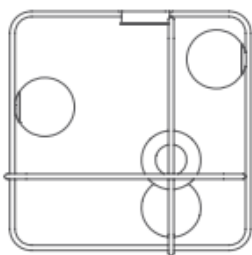

INTRIGO

- E14 LED Globes
- Bent steel tube structure
- Blown glass diffusers
- Black (.35), White (.24) or Satin Gold (.08) finish

INTRIGO SQUARE

- MAR-057.027.04
- 4x E14 LED Globes
- W550mm X L550mm x H550mm

INTRIGO RECTANGULAR

- MAR-057.027.01
- 6x E14 LED Globes
- W800mm X L1100mm x H550mm

GINEICO

(+61) 407 950 455
showroom@gineico.com