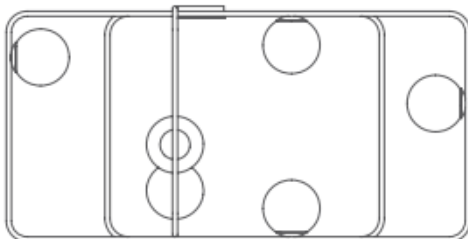

INTRIGO

- E14 LED Globes
- Bent steel tube structure
- Blown glass diffusers
- Black (.35), White (.24) or Satin Gold (.08) finish

INTRIGO SQUARE

- MAR-057.027.04
- 4x E14 LED Globes
- W550mm X L550mm x H550mm

INTRIGO RECTANGULAR

- MAR-057.027.01
- 6x E14 LED Globes
- W800mm X L1100mm x H550mm

GINEICO

(+61) 407 950 455
showroom@gineico.com