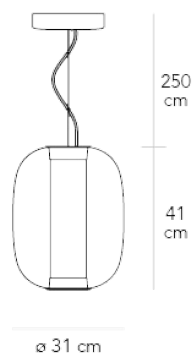

MERIDIANO MEDIA

Gabriele e Oscar Buratti, 2020

The "shape of light" is the central theme of this project by Gabriele and Oscar Buratti, which began with the Equatore family of lamps, presented in 2017 and now expanded to include other finishes, and continues with the new Meridiano and Tropico. Forms of glass and metal that collect, contain and diffuse light in space. Passing between opaline, coloured and transparent layers, emphasised by the refined curves and the magic of blown glass, the light is free to create surprising and fascinating effects, patterns and moods. In the new Meridiano lamp, the vertical cylindrical tube contains and diffuses the light in the transparent glass capsule, which defines its refined ovoid shape. Available in two sizes, Meridiano is available as a medium-size and large suspended lamp, to be used individually or in multiples arranged in groups. The table version is offered in the medium size.

Ceiling light providing diffused/direct light with double switch and partially dimmable 1:10 V.

The double switch allows the central (dimmable) and lower part of the diffuser (on-off switch) to be switched on separately.

Nickel-plated metal frame. External diffuser in blown glass.

Internal diffuser in internally painted Pyrex glass. Steel suspension cable. Black power cable. Painted metal ceiling rose.

Integrated LED.

MADE IN

IT

ALIMENTATION CABLE

Black

DIMMER

Dimmable

CERTIFICATIONS

CEIP20

COLOR

MATERIAL DESCRIPTION

vetro, metallo galvanica

COLOR DESCRIPTION SKU

black, pink

GROUP TENSION

Integrated Led

ENERGY CLASS

A++ >> A

RECOMMENDED SOURCE

LED 25W (2700K, CRI>90, 2900Lm) + LED 8W (2700K, 1180Lm)