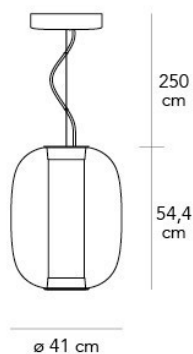

MADE IN

IT

ALIMENTATION CABLE

Black

DIMMER

Dimmable

CERTIFICATIONS

CEIP20

COLOR

MATERIAL DESCRIPTION

glass, galvanized metal

COLOR DESCRIPTION SKU

black, pink

GROUP TENSION

Integrated Led

ENERGY CLASS

A++ >> A

RECOMMENDED SOURCE

LED 35W (2700K, CRI>90, 4000Lm) + LED 8W (2700K, 1180Lm)