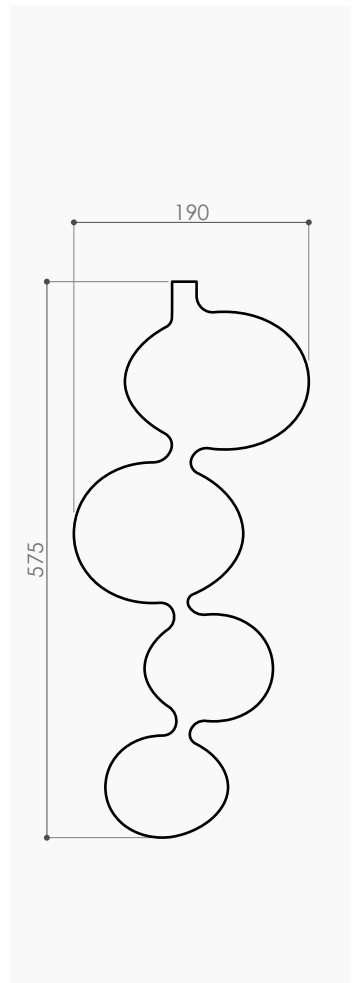

GINEICO

SERENDIPITY table

design E. Rocchi & M. Crema - 2017

DESCRIPTION

Table lamp with direct light.
The glass body spreads light in all directions.

Environment: Indoor

Mounting: Table

Body: Hand blown frosted glass

Power supply cable: Coated fabric cable covered with metallic mesh cord

TECHNICAL FEATURES

Light source: 4 x 3 watt, 24 Vdc, 2800 K LED module (included)

Connection: Dimmable driver (included)

Cable length: 2,00 m standard - extensible on demand

Weight: 2 kg

dimensions in mm

IP20

LED

SYDNEY - MELBOURNE - GOLD COAST - PERTH - AUCKLAND
G45, 76-84 WATERWAY DRIVE COOMERA, QLD, 4209, AUSTRALIA

Phone: +61 417 950 455

Email: showroom@gineico.com

WWW.GINEICOLIGHTING.COM.AU