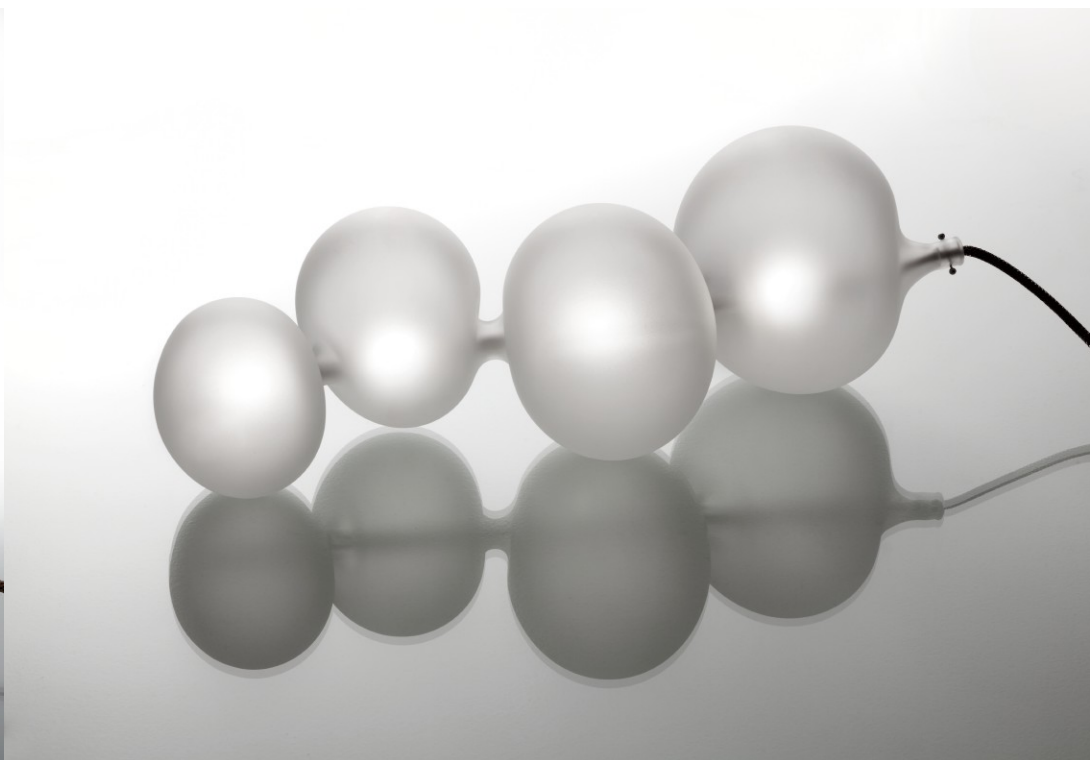

GINEICO

SERENDIPITY table

design E. Rocchi & M. Crema - 2017

DESCRIPTION

Table lamp with direct light.
The glass body spreads light in all directions.

Environment: Indoor

Mounting: Table

Body: Hand blown frosted glass

Power supply cable: Coated fabric cable covered with metallic mesh cord

TECHNICAL FEATURES

Light source: 4 x 3 watt, 24 Vdc, 2800 K LED module (included)

Connection: Dimmable driver (included)

Cable length: 2,00 m standard - extensible on demand

Weight: 2 kg

dimensions in mm

IP20

LED

SYDNEY - MELBOURNE - GOLD COAST - PERTH - AUCKLAND
G45, 76-84 WATERWAY DRIVE COOMERA, QLD, 4209, AUSTRALIA

Phone: +61 417 950 455

Email: showroom@gineico.com

WWW.GINEICOLIGHTING.COM.AU