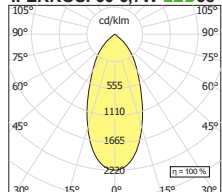

IFERROSI WALL

SPOT120

LED		lm product/beam 3000K			CODE		Col.		
W	mA	ø spot	H	Kg	21°	24°	39°		
18	500	120	75	1,3	1642	1483	1473	IF20.9	● ● /44 /99

● Kelvin	● Beam
30 3000K	S 21°
40 4000K	F 24°
	W 39°

Cavo in dotazione 3 m| 3m of cable included

SPOT60

LED 48V		lm product/beam 3000K			CODE		Col.	
W	mA	ø spot	H	Kg	24°	38°		
6,7	700	60	200	0,3	650	712	IF21.9	● ● /44C /99

● Kelvin	● Beam
30 3000K	F 24°
40 4000K	W 38°

Cavo in dotazione 3 m| 3m of cable included

SPOT120 + CBL

LED		lm product/beam 3000K			CODE		Col.		
W	mA	ø spot	H	Kg	21°	24°	39°		
18	500	120	700	1,7	1642	1483	1473	IF30.9	● ● /44C /99

● Kelvin	● Beam
30 3000K	S 21°
40 4000K	F 24°
	W 39°

Cavo in dotazione 3 m| 3m of cable included

SPOT60 + CBL

LED 48V		lm product/beam 3000K			CODE		Col.	
W	mA	ø spot	H	Kg	24°	38°		
6,7	700	60	200	0,8	650	712	IF31.9	● ● /44C /99

● Kelvin	● Beam
30 3000K	F 24°
40 4000K	W 38°

Cavo in dotazione 3 m| 3m of cable included