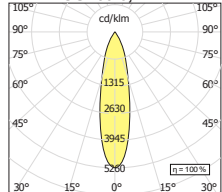

LED 48V		lm product/beam 3000K			CODE		Col.	
W	mA	ø spot	H	Kg	24°	38°		
6,7	700	60	200	0,8	650	712	IF31.9	● ● /44C /99

● Kelvin	● Beam
30 3000K	F 24°
40 4000K	W 38°

Cavo in dotazione 3 m| 3m of cable included