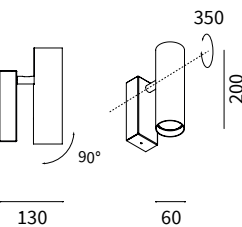

SPOT60 + CBL