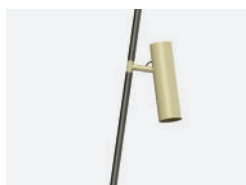

Family of outdoor floor or wall luminaires, available in finished modules or in a modular system for maximum customization. Versions with LED source for accent light are available. Poles of different heights from 700mm to 3000mm are available, to be combined with spots of 6.7W or 18W. Fixing base or possibility to install in different surfaces: flange for wooden surfaces, clamp for concrete and stake for ground. IP54.

L'apparecchio è dotato di 2 m di cavo | 2 m of cable included.

PALO H3300-120

LED				lm product/beam 3000K		CODE	Col.
W	mA	ø spot	Kg	24°			
18	500	120	16,5	1483	IF02.9	/46 /99	

- Kelvin
- Beam
- 27 2700K
- 30 3000K
- 40 4000K
- F 24°

L'apparecchio è dotato di 2 m di cavo | 2 m of cable included.

PALO H3300-60

LED				lm product/beam 3000K		CODE	Col.
W	mA	ø spot	Kg	38°			
6,7	700	60	16	712	IF03.9	/46 /99	

- Kelvin
- Beam
- 27 2700K
- 30 3000K
- 40 4000K
- W 38°

Family of outdoor floor or wall luminaires, available in a modular system for maximum customization. Versions with LED source for accent light are available. Poles of different heights from 700mm to 3000mm are available, to be combined with spots of 6.7W or 18W. Fixing base or possibility to install in different surfaces: flange for wooden surfaces, clamp for concrete and stake for ground. IP54.