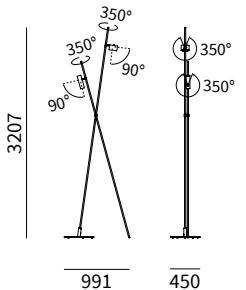

IFERROSI FLOOR

DOPPIO PALO