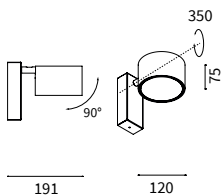

IFERROSI WALL

SPOT120 + CBL