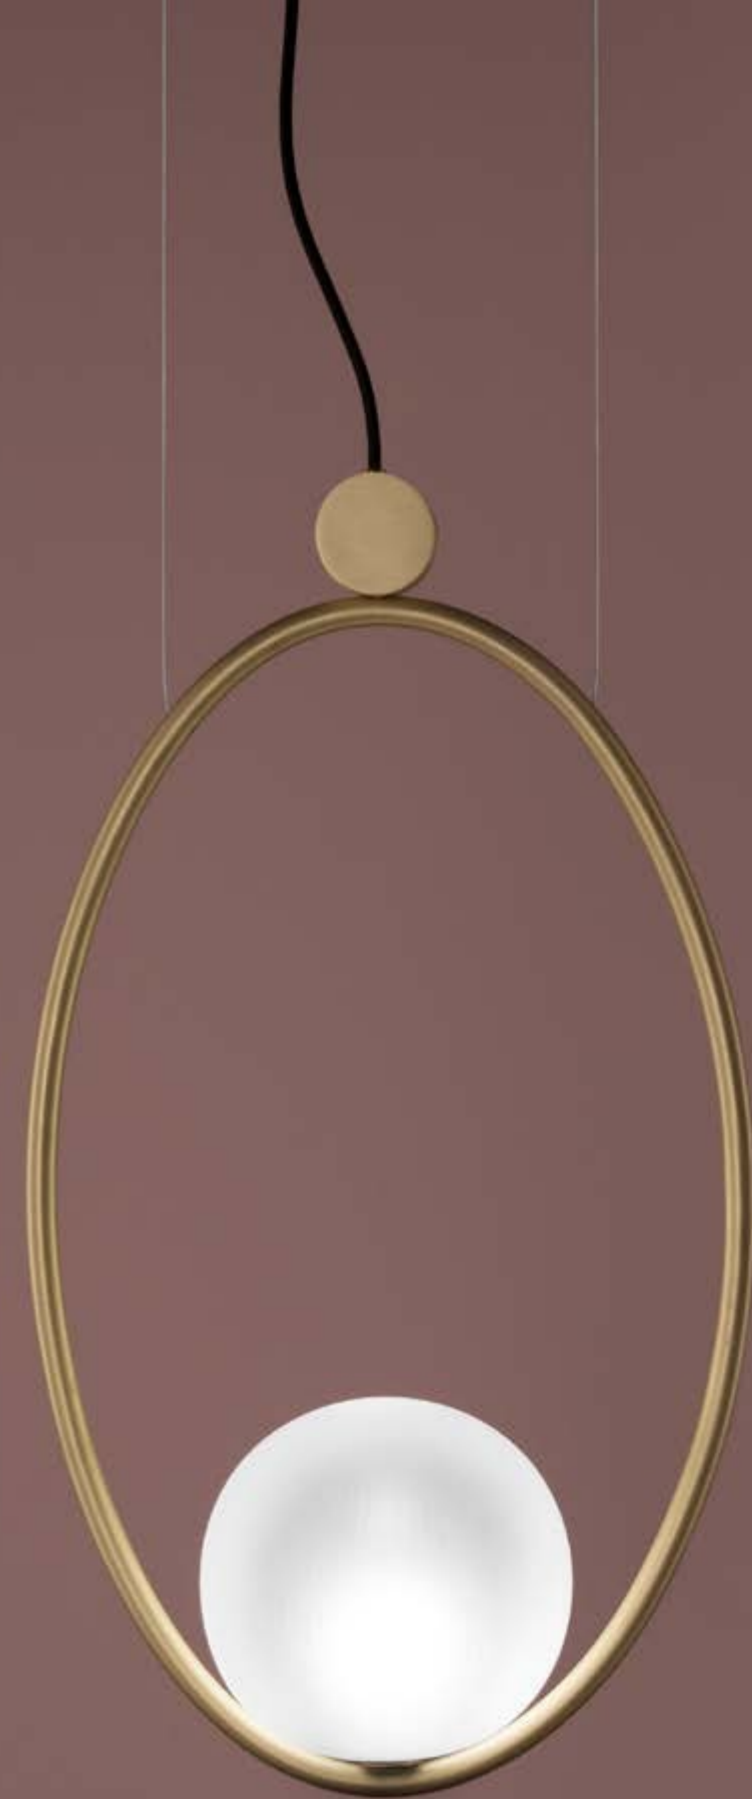

Also available in
wall version.