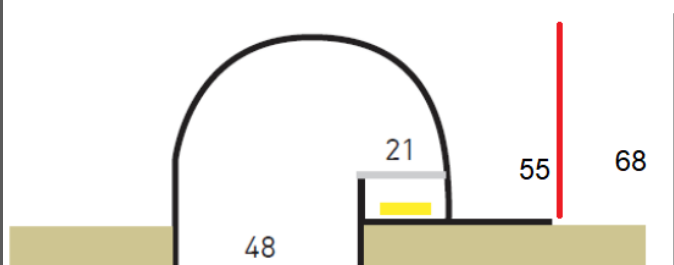

LED COVEA 19.2W

CODE	WATTS	LUMENS	CONTROL GEAR	FIXING METHOD	CCT	VOLTS
COVEA	19.2W	1700lm/m	External (Remote)	Recessed	2700-5000K	24V
DESCRIPTION	DIMMABLE	DIMMENSIONS	BEAM ANGLE	IP RATING	CRI	FINISH
LED round aluminium profile, PMMA* opal diffuser. Recessed into ceiling and providing continuous reflected illuminated cove	DALI TRIAC 0-10V		90°	IP40	>92	White Silver