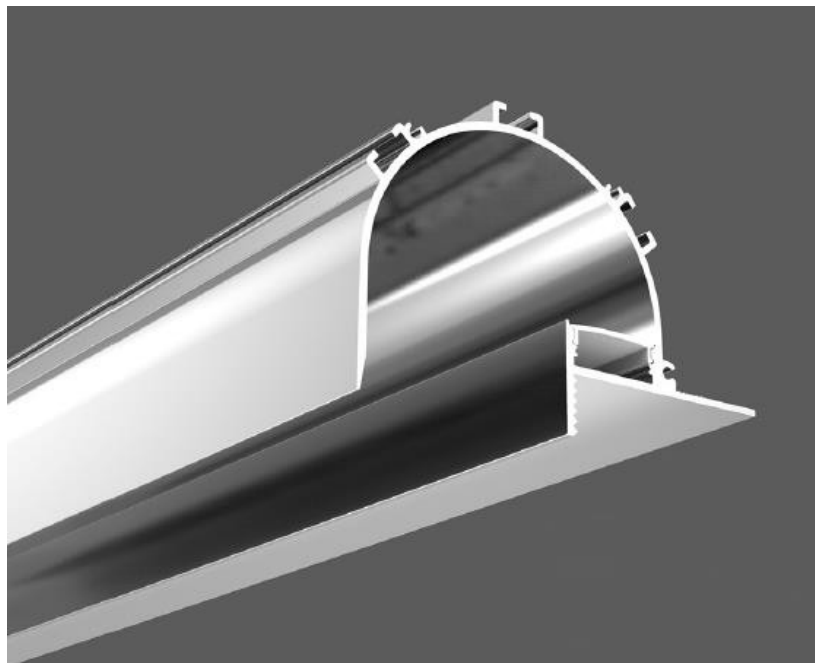

LED COVEA 19.2W

CODE	WATTS	LUMENS	CONTROL GEAR	FIXING METHOD	CCT	VOLTS
COVEA	19.2W	1700lm/m	External (Remote)	Recessed	2700-5000K	24V
DESCRIPTION	DIMMABLE	DIMMENSIONS	BEAM ANGLE	IP RATING	CRI	FINISH
LED round aluminium profile, PMMA* opal diffuser. Recessed into ceiling and providing continuous reflected illuminated cove	DALI TRIAC 0-10V		90°	IP40	>92	White Silver