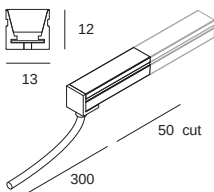

STAFFA DI FISSAGGIO PER CARTONGESSO

FIXING BRACKET FOR PLASTERBOARD

CODE	Col.
NN02	/27

Minimo 2 pezzi, 1 ogni metro | minimum 2 pieces 1 every meter

COPPIA TESTATE

COUPLE CLOSURE HEAD

CODE	Col.
NN03	/27

COPPIA GIUNTI LINEARI

LINEAR JOINTS COUPLE

CODE
NN04

ELEMENTO LUMINOSO IN SILICONE, LINEA LED INTERNA

SILICONE LIGHTING MODULE, STRIP LED INSIDE

W	V	L.mm	lm product/3000K
48		5000	3200
96	24	10000	6400

● Kelvin
27 2700K
30 3000K
40 4000K

CONNECTOR IP68 TO BE POSITIONED IN THE ELECTRIC WELL

CODE
NN08

ALIMENTATORI

POWER SUPPLY

I	V IN	V OUT RANGE	W	AXB mm	L mm	FORO Ø mm	IP	24V
max 0,8 A	220+240V	24	25	38x29	131	48	67	AE25.24VIP
max 2,5 A	220+240V	24	60	44x40	198	70	67	AE60.24VIP
max 4 A	220+240V	24	100	70x35	201	79	67	AE100.2.24VIP
max 6 A	120+240V	24	150	69x37	210	78	67	AE150.24VIP
max 6 A	220+240V	24	150	63x35	220	73	67	AE150D.24VIP