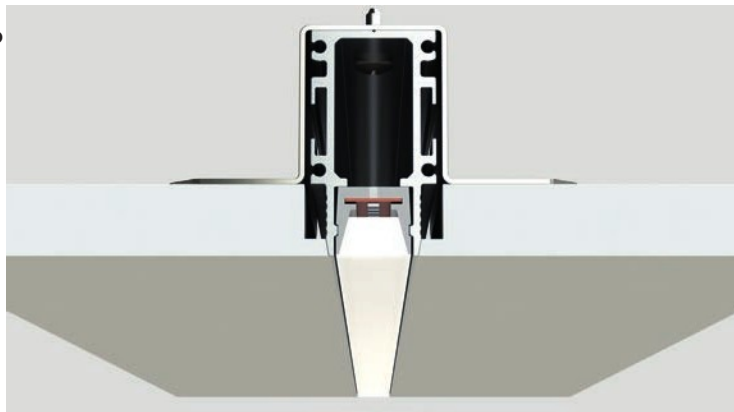

SYDNEY - MELBOURNE - GOLD COAST - PERTH - AUCKLAND
G45, 76-84 WATERWAY DRIVE COOMERA, QLD, 4209, AUSTRALIA

Phone: +61 417 950 455
Email: showroom@gineico.com
WWW.GINEICOLIGHTING.COM.AU