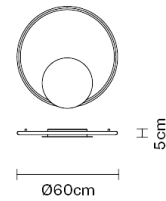

OLYMPIC

F45G2101

Lorenzo Truant

Description

Lampada da parete e soffitto con struttura in alluminio verniciato bianco e diffusore in materiale plastico.

Voltage

220-240V

Dimmable LED

PUSH 1..10V

Light source and alternative bulbs

LED 1x36W-
3000K

Included accessories

LED
Alimentatore elettronico dimmerabile

Net: 2 kg

Packaging

Gross weight: 0 kg
Volume: 0 m³
Number of boxes: 1