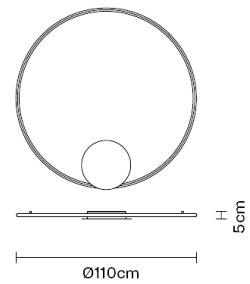

Weight Lamp

Net: 2.55 kg

Packaging

Gross weight: 0 kg
Volume: 0 m³
Number of boxes: 1

Specs

IP40

SYDNEY - MELBOURNE - GOLD COAST - PERTH - AUCKLAND
G45, 76-84 WATERWAY DRIVE COOMERA, QLD, 4209, AUSTRALIA

Phone: +61 417 950 455

Dimensions

Voltage

220-240V

Dimmable LED

PUSH 1..10V

Material

Alluminio - Plastica

Light source and alternative bulbs