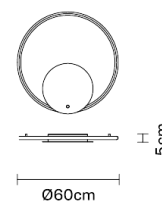

Dimensions

Material

Alluminio - Plastica

Available diffuser colours

White

Available structure colours

White

Other colours available