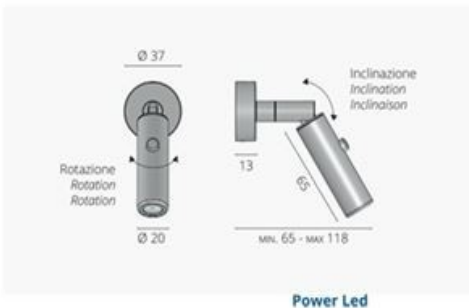

Power LED

Colour Temperature

.4000 °K

LED Colours

White

DATA SHEET

Wall adjustable reading light, brass body with galvanic treatment available with switch.

Photobiological risk group EN 62471