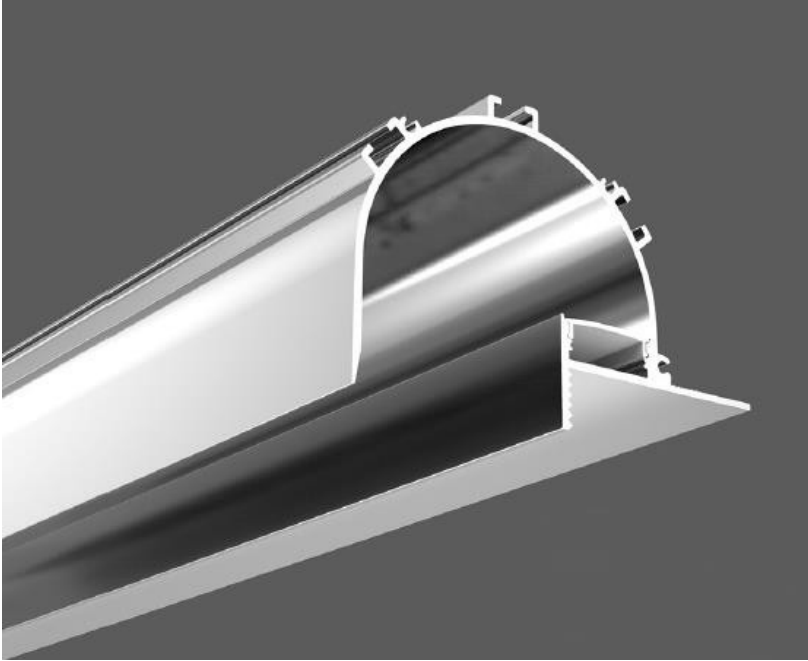

## LED COVEA 19.2W

CODE	WATTS	LUMENS	CONTROL	GEAR	FIXING METHOD	DCCT	VOLTS
COVEA	19.2W	1700lm/m	External (Remote)		Recessed	2700-5000K	24V
DESCRIPTION	DIMMABLE	DIMM	ENSIONS	BEAM ANGLE	IP RATING	CRI	FINISH
LED round aluminium profile, PMMA* opal diffuser. Recessed into ceiling and providing continuous reflected illuminated cove	DALI TRIAC 0-10V			90°	IP40	>92	White Silver