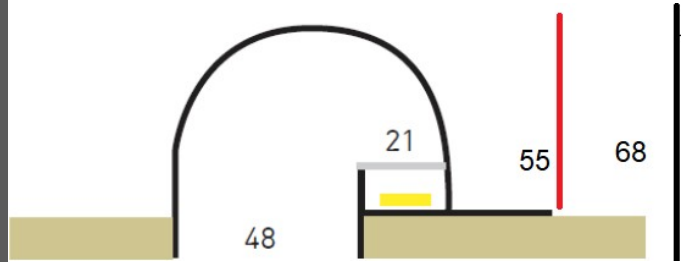

## LED COVEA 19.2W

CODE	WATTS	LUMENS	CONTROL	GEAR	FIXING METHOD	DCCT	VOLTS
COVEA	19.2W	1700lm/m	External (Remote)		Recessed	2700-5000K	24V
DESCRIPTION	DIMMABLE	DIMM	ENSIONS	BEAM ANGLE	IP RATING	CRI	FINISH
LED round aluminium profile, PMMA* opal diffuser. Recessed into ceiling and providing continuous reflected illuminated cove	DALI TRIAC 0-10V			90°	IP40	>92	White Silver