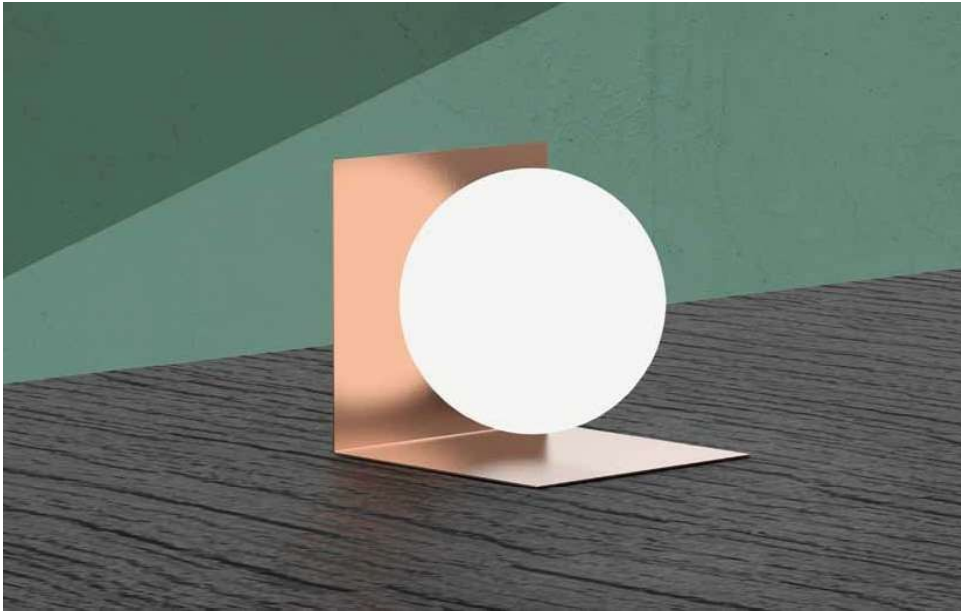

BALANCE

Designer Solido

15x15
da parete/wall lamp
materials: metallo/metal
vetro/glass

finish: .24 bianco/white
.35 nero/black
.08 oro satinato/satin gold
.71 rame satinato/satin copper

measurements:
L 15 cm P 16 cm H 15 cm
1 x E14

BALANCE

Designer Solido

15x25 DX
da parete/wall lamp
materials: metallo/metal
vetro/glass

finish: ,24 bianco/white
,35 nero/black
,08 oro satinato/satin gold
,71 rame satinato/satin copper

measurements:
L 25 cm P 16 cm H 15 cm
1 x E14

15x25 SX
da parete/wall lamp
materials: metallo/metal
vetro/glass

finish: ,24 bianco/white
,35 nero/black
,08 oro satinato/satin gold
,71 rame satinato/satin copper

measurements:
L 25 cm P 16 cm H 15 cm
1 x E14

BALANCE

Designer Solido

LP P
tavolo/table lamp
materials: metallo/metal
vetro/glass

finish: .24 bianco/white
.35 nero/black
.08 oro satinato/satin gold
.71 rame satinato/satin copper

measurements:
sfera vetro/glass ball Ø 13,5 cm
L 15 H 15 cm
1 x E14