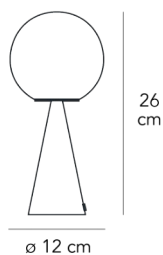

BILIA MINI

Gio Ponti, 1932

Nothing more than a sphere, set in an apparently impossible feat of balance, upon a cone that serves as the base. One of Gio Ponti's many compositional magic tricks, designed in 1932. The counterbalancing of two elementary geometric forms results in an original, perfectly proportioned object. An unpretentious composition, enriched by the extraordinary balance of its proportions and the stylish discretion of non-reflective materials. The light is diffused and valorized by the geometrical simplicity of the design. In designing Bilia, Gio Ponti imagined a smaller version in a range of "spray colours". From those handwritten notes of the original project, FontanaArte presents Bilia Mini in new breathtaking chromatic variations.

Table lamp with diffused light not dimmable. Painted metal frame. Diffuser made of white blown glass with satin-finish. Transparent power cable, plug and switch. European two-pole plug. Bulb not included.