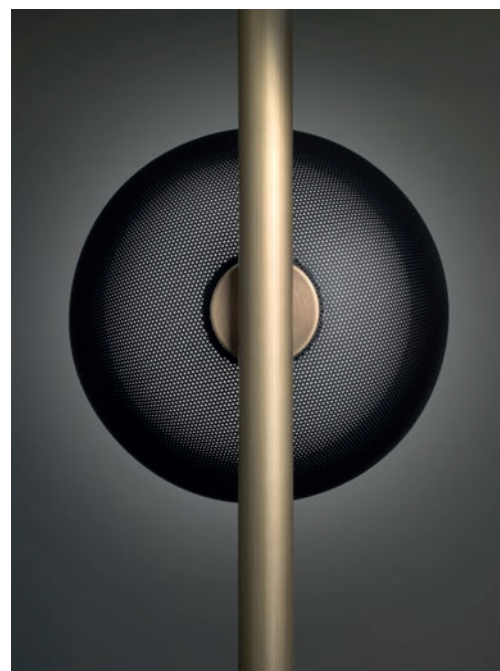

VENICEM

italy

URBAN SUSPENSION 3 design Massimo Tonetto

Suspended lamp with diffused light. Light or dark burnished brass structure with matte gold or matte black perforated metal lampshades. White Murano blown glass diffusers.

VENICEM

italy

URBAN SUSPENSION 3

Function	Suspension
Location	Interior
Light Emission	Diffused light
Light Source	3×6W E14 LED 470lm 2700°K - Dimmable (bulbs excluded)
Rated Voltage	110 - 120 V / 220 - 240 V
Frequency	50 - 60 Hz
Supply	Terminal block

Certifications

UL/C_{WRED} CE   IP20

Structure

M11 Light burnished brass
M12 Dark burnished brass

Metal lampshade

MG Matte gold
MB Matte black

Diffuser

W White