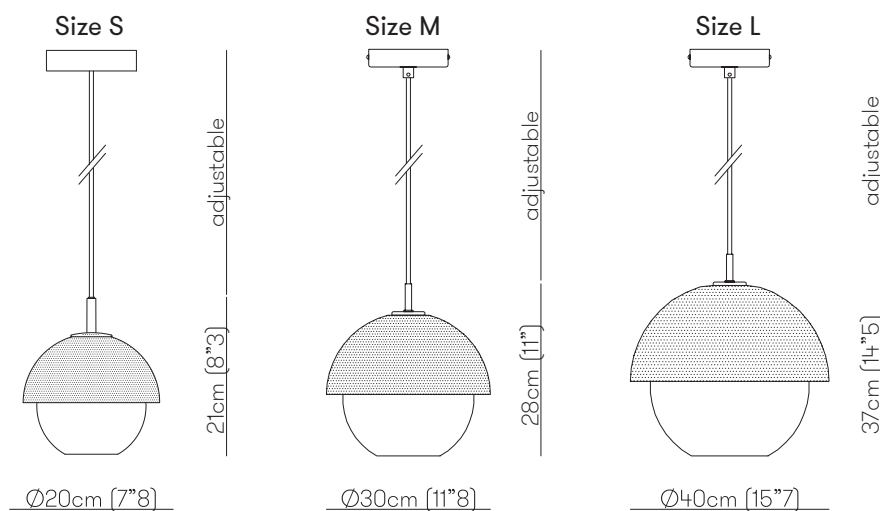

VENICEM

italy

URBAN SUSPENSION 1 design Massimo Tonetto

Suspended lamp with diffused light. Light or dark burnished brass structure with matte gold or matte black perforated metal lampshade. White Murano blown glass diffuser.

VENICEM

italy

URBAN SUSPENSION 1

Function	Suspension
Location	Interior
Light Emission	Diffused light
Light Source: Size S	1x6W E14 LED 470lm 2700°K - Dimmable (bulbs excluded)
Size M-L	1x8,5W E27 LED 600lm 2800°K - Dimmable (bulbs excluded)
Rated Voltage	110 - 120 V / 220 - 240 V
Frequency	50 - 60 Hz
Supply	Terminal block
Wiring cable lenght	250cm-98"±
Steel cable lenght	250cm-98"±

Certifications

Structure

- M11 Light burnished brass
- M12 Dark burnished brass

Metal lampshade

- MG Matte gold
- MB Matte black

Diffuser

- W White

Package	Dimensions	Net Weight	Gross Weight	Total vol.
	42x53xH.30cm (16"5x20"8x11"8)			0,06 m ³

Dimensions

Kit decentralization