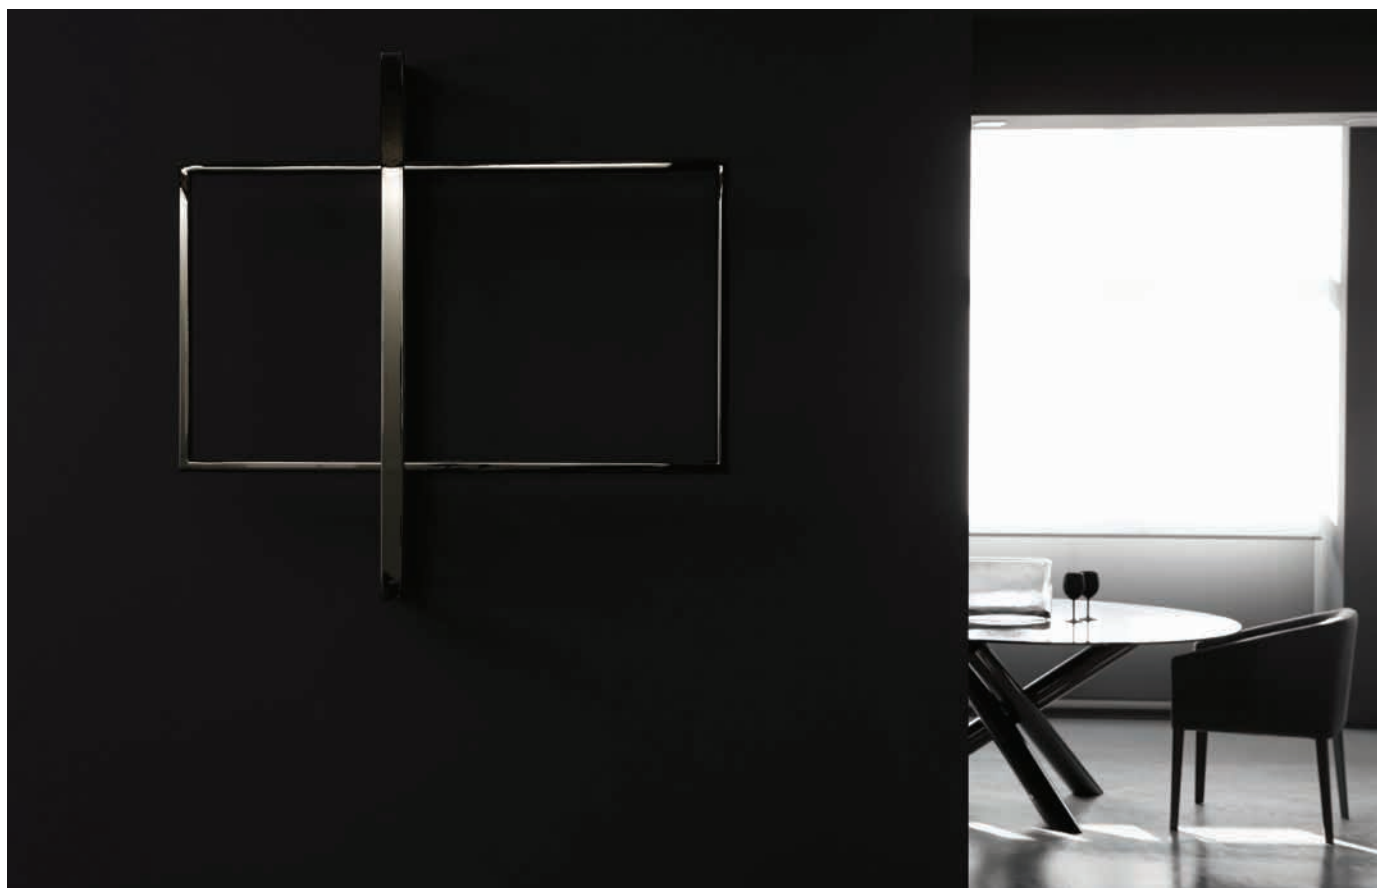

VENICEM

italy

MONDRIAN LED WALL design Massimo Tonetto

Wall lamp with direct and indirect light. Polished black nickel, polished gold, matte black nickel or light burnished brass structure.

VENICEM

italy

MONDRIAN LED WALL

Function	Wall
Location	Interior
Light Emission	Direct and indirect light
Light Source	Strip LED 12,3W 1630lm 2700°K CRI80 - Dimmable 1-10V
Rated Voltage	110 - 120 V / 220 - 240 V
Frequency	50 - 60 Hz
Supply	Terminal block
Ballast	Dimmable ballast included