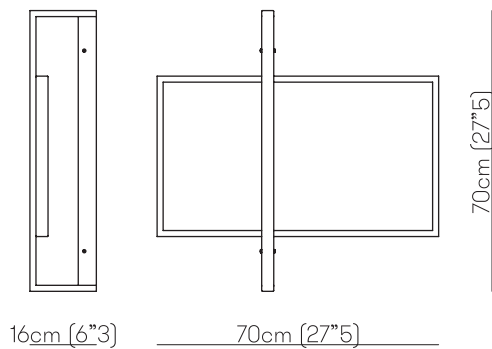

Function	Wall
Location	Interior
Light Emission	Direct and indirect light
Light Source	Strip LED 12,3W 1630lm 2700°K CRI80 - Dimmable 1-10V
Rated Voltage	110 - 120 V / 220 - 240 V
Frequency	50 - 60 Hz
Supply	Terminal block
Ballast	Dimmable ballast included

Certifications

UL/C_WCE   IP20

Structure

- M04 Polished black nickel
- M05 Polished gold
- M07 Matte black nickel
- M11 Light burnished brass

Package	Dimensions	Net Weight	Gross Weight	Total vol.
	83,5×83,5×H.29,5cm (32"8×32"8×11"6)	6kg	11kg	0,20 m ³

Dimensions

Kit j-box