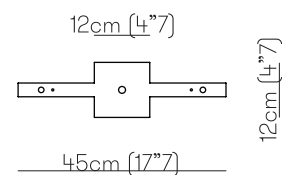

VENICEM

italy

MONDRIAN GLASS CEILING

Function	Ceiling
Location	Interior
Light Emission	Diffused light
Light Source	5x5W G9 LED 350lm 2700°K - Dimmable (bulbs excluded)
Rated Voltage	110 - 120 V / 220 - 240 V
Frequency	50 - 60 Hz
Supply	Terminal block

Certifications

Structure

- M03 Burnished natural brass
- M04 Polished black nickel
- M05 Polished gold
- M07 Matte black nickel

Diffuser

W White

Package	Dimensions	Net Weight	Gross Weight	Total vol.
	140x89xH.46cm (55"1x35"x18"1)	31kg	36kg	0,58 m³

Dimensions

Kit j-box

Kit suspension + canopy