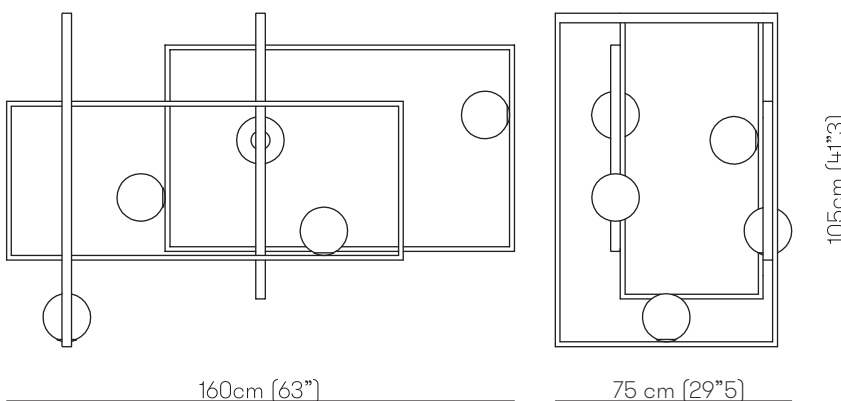

Certifications

Structure

- M03 Burnished natural brass
- M04 Polished black nickel
- M05 Polished gold
- M07 Matte black nickel

Diffuser

W White

Package	Dimensions	Net Weight	Gross Weight	Total vol.
	140x89xH.46cm (55"1x35"x18"1)	31kg	36kg	0,58 m ³

Dimensions

Kit j-box

Kit suspension + canopy