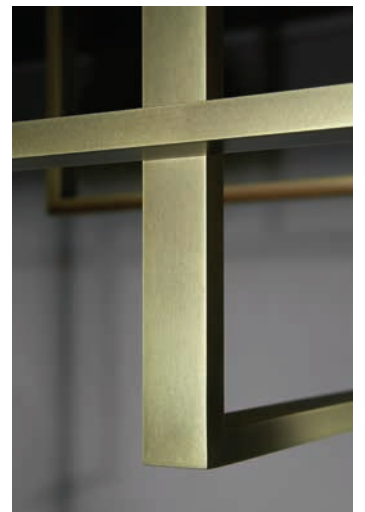

VENICEM

italy

MONDRIAN GLASS CEILING design Massimo Tonetto

Ceiling lamp with diffused light. Burnished natural brass, matte black nickel, polished black nickel or polished gold structure and white Murano blown glass diffusers.

VENICEM

italy

MONDRIAN GLASS CEILING

Function	Ceiling
Location	Interior
Light Emission	Diffused light
Light Source	5x5W G9 LED 350lm 2700°K - Dimmable (bulbs excluded)
Rated Voltage	110 - 120 V / 220 - 240 V
Frequency	50 - 60 Hz
Supply	Terminal block

Certifications

Structure

- M03 Burnished natural brass
- M04 Polished black nickel
- M05 Polished gold
- M07 Matte black nickel

Diffuser

W White

Package	Dimensions	Net Weight	Gross Weight	Total vol.
	140x89xH.46cm (55"1x35"x18"1)	31kg	36kg	0,58 m ³