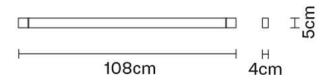

Gross weight: 1.59 kg
Volume: 0.01 m³
Number of boxes: 1

In the same family

Specs

IP40

PIVOT

F39G0321

Vittorio Massimo

Dimensions