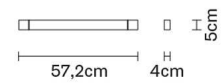

Packaging

Gross weight: 0.45 kg
Volume: 0.004 m³
Number of boxes: 1

Specs

IP40

Pivot

F39G2201

Vittorio Massimo

Dimensions