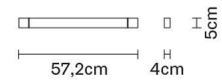

Gross weight: 0.45 kg
Volume: 0.004 m³
Number of boxes: 1

Specs

IP40

Pivot

F39G2101

Vittorio Massimo

Dimensions

Description