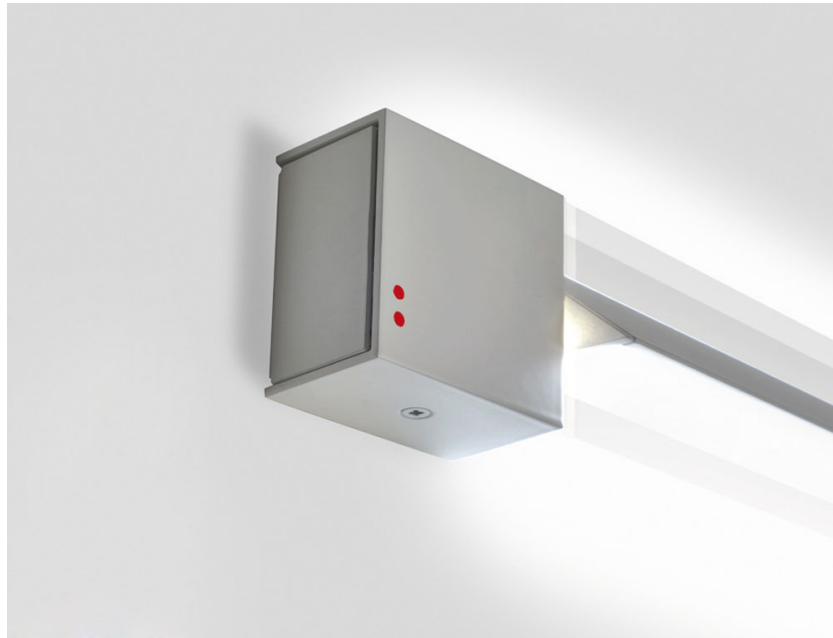

PIVOT

F39G0175

Vittorio Massimo

Dimensions

Description

Wall/ceiling lamp with grey painted aluminium structure. Adjustable light fitting.

Voltage

24Vdc

Light source and alternative bulbs

LED 1x23W-
3000K
750lm Cri 90+

Material

Aluminium

Available structure colours

- ☒ Light grey
- ☐ Other colours available

Included accessories

LED

Not included accessories

Driver

Weight Lamp

Net: 0.45 kg

Packaging

Gross weight: 0.45 kg
Volume: 0.004 m³
Number of boxes: 1

In the same family

Specs

IP40