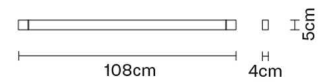

IP40

Pivot

F39G2475

Vittorio Massimo

Dimensions

Description

Wall/ceiling lamp with grey painted aluminium structure. Adjustable light fitting.

Voltage