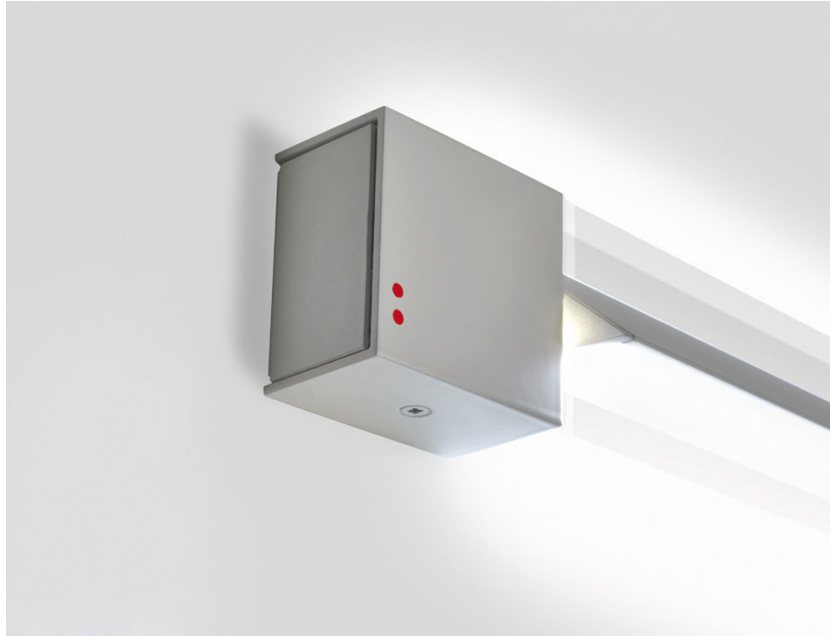

Vittorio Massimo

Description

Wall/ceiling lamp with grey painted aluminium structure. Adjustable light fitting.

Dimensions

Voltage

24Vdc

Light source and alternative bulbs

LED 1x70W-
3000K
3900lm Cri 90+