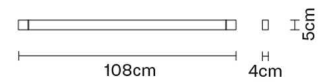

Gross weight: 0.45 kg
Volume: 0.004 m³
Number of boxes: 1

Specs

IP40

PIVOT

F39G0301

Vittorio Massimo

Dimensions

Description