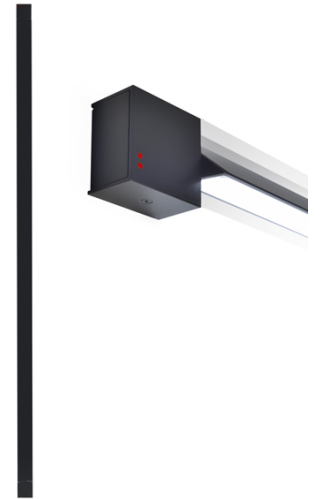

F39G0621

Vittorio Massimo

Description

Wall/ceiling lamp with anthracite painted aluminium structure. Adjustable light fitting.

Dimensions

Voltage

24Vdc

Material