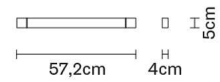

PIVOT

F39G0101

Vittorio Massimo

Dimensions

Description

Wall/ceiling lamp with white painted aluminium structure. Adjustable light fitting.

Voltage

24Vdc