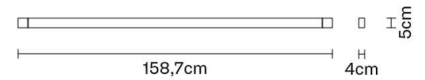

F39G0621

Vittorio Massimo

Description

Wall/ceiling lamp with anthracite painted aluminium structure. Adjustable light fitting.

Dimensions

Voltage

24Vdc

Material