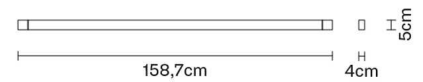

IP40

Dimensions

Material

Aluminium

Available structure colours

- Light grey
- Other colours available

In the same family

Pivot