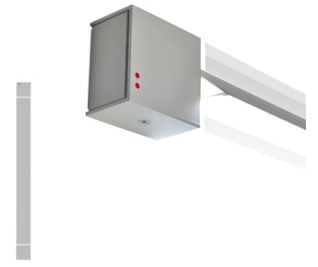

Pivot

F39G2175

Vittorio Massimo

Dimensions

Description

Wall/ceiling lamp with grey painted aluminium structure. Adjustable light fitting.

Voltage

220-240V

Dimmable LED

PHASE CUT 30%-100%

Material

Aluminium

Light source and alternative bulbs

LED 1x18W-
3000K
1357lm Cri 90+

Available structure colours

- ☒ Light grey
- ☐ Other colours available

Included accessories

LED

In the same family

Weight Lamp

Net: 0.45 kg

Packaging

Gross weight: 0.45 kg
Volume: 0.004 m³
Number of boxes: 1

Specs

IP40