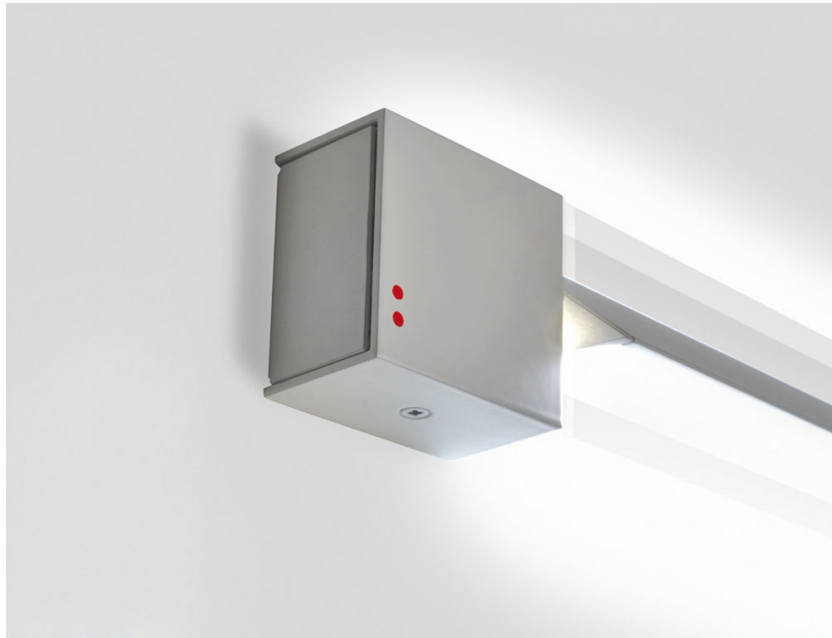

Description

Wall/ceiling lamp with grey painted aluminium structure. Adjustable light fitting.

Voltage

220-240V

Dimmable LED

PHASE CUT 30%-100%

Light source and alternative bulbs

LED 1x52W-
3000K
4071lm Cri 90+