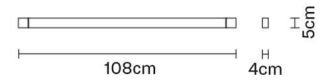

Packaging

Gross weight: 1.59 kg
Volume: 0.01 m³
Number of boxes: 1

Specs

In the same family

PIVOT

F39G0421

Vittorio Massimo

Dimensions