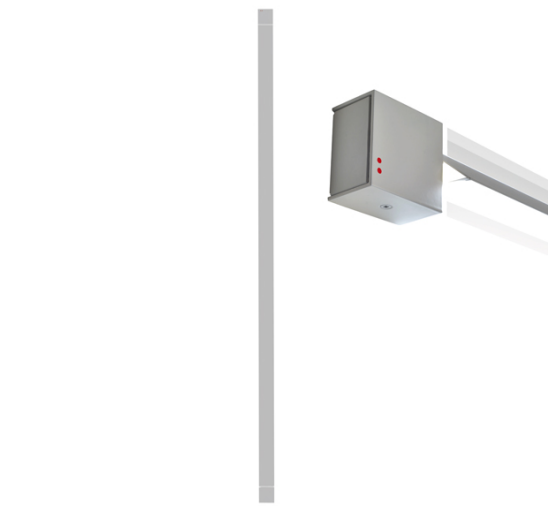

Vittorio Massimo

Description

Wall/ceiling lamp with grey painted aluminium structure. Adjustable light fitting.

Dimensions

Voltage

24Vdc

Light source and alternative bulbs

LED 1x70W-
3000K
3900lm Cri 90+