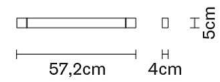

Specs

IP40

Pivot

F39G2276

Vittorio Massimo

Dimensions

Description

Wall/ceiling lamp with bronze anodized aluminium structure. Light fitting adjustable.