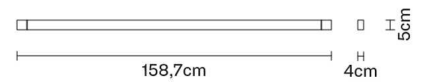

Dimensions

Material

Aluminium

Available structure colours

Bronze

Other colours available

In the same family

Pendant