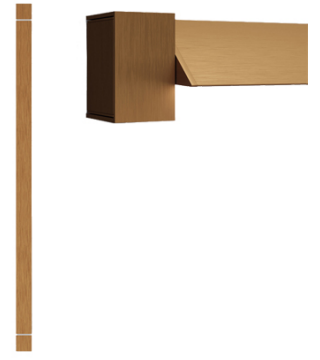

PIVOT

F39G0376

Vittorio Massimo

Dimensions

Description

Wall/ceiling lamp with bronze anodized aluminium structure. Light fitting adjustable.

Voltage

24Vdc

Light source and alternative bulbs

LED 1x46W-
3000K
2300lm Cri 90+

Material

Aluminium

Available structure colours

- ☒ Bronze
- ☐ Other colours available

Included accessories

LED

Not included accessories

Driver

Weight Lamp

Net: 0.7 kg

Packaging

Gross weight: 1.59 kg
Volume: 0.01 m³
Number of boxes: 1

In the same family

Specs

IP40