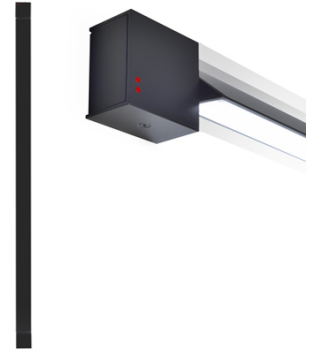

Vittorio Massimo

Dimensions

Description

Wall/ceiling lamp with anthracite painted aluminium structure. Adjustable light fitting.

Voltage

220-240V

Dimmable LED

PHASE CUT 30%-100%