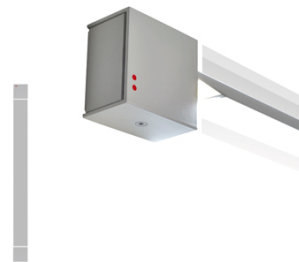

PIVOT

F39G0275

Vittorio Massimo

Dimensions

Description

Wall/ceiling lamp with grey painted aluminium structure. Adjustable light fitting.

Voltage

24Vdc

Material

Aluminium

Light source and alternative bulbs

Available structure colours

- ☒ Light grey
- ☐ Other colours available

Included accessories

LED

Not included accessories

Driver

Weight Lamp

Net: 0.45 kg

Packaging

Gross weight: 0.45 kg
Volume: 0.004 m³
Number of boxes: 1

In the same family

Specs

IP40