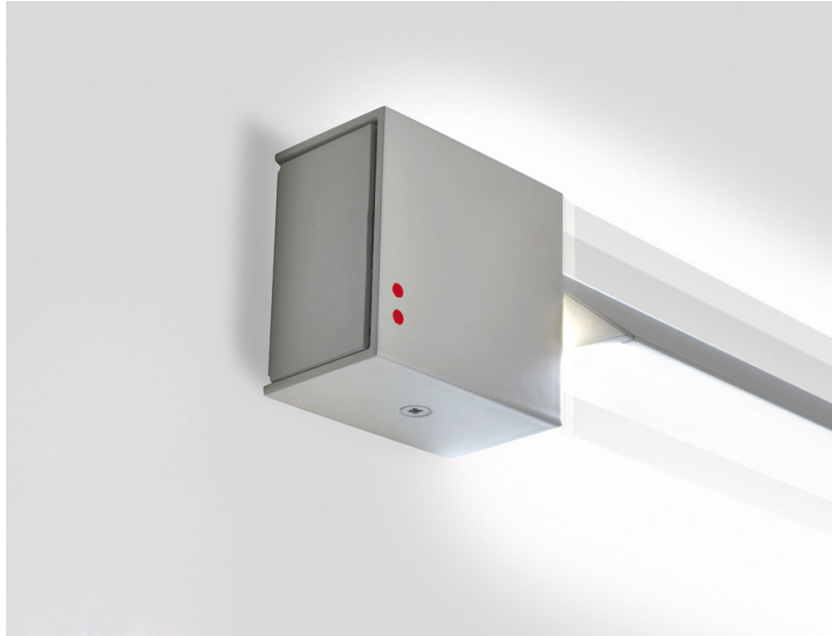

Pivot

F39G2175

Vittorio Massimo

Dimensions

Description

Wall/ceiling lamp with grey painted aluminium structure. Adjustable light fitting.

Voltage

220-240V

Dimmable LED

PHASE CUT 30%-100%

Material

Aluminium

Light source and alternative bulbs

LED 1x18W-
3000K
1357lm Cri 90+

Available structure colours

- ☒ Light grey
- ☐ Other colours available

Included accessories

LED

In the same family

Weight Lamp

Net: 0.45 kg

Packaging

Gross weight: 0.45 kg
Volume: 0.004 m³
Number of boxes: 1

Specs

IP40