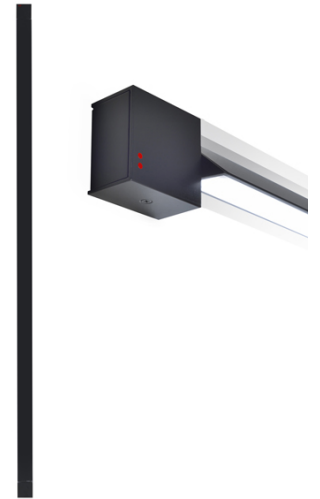

F39G0521

Vittorio Massimo

Description

Wall/ceiling lamp with anthracite painted aluminium structure. Adjustable light fitting.

Dimensions

Voltage

24Vdc

Light source and alternative bulbs