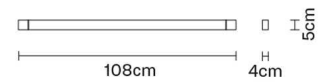

Gross weight: 1.59 kg
Volume: 0.01 m³
Number of boxes: 1

In the same family

Specs

IP40

PIVOT

F39G0375

Vittorio Massimo

Dimensions