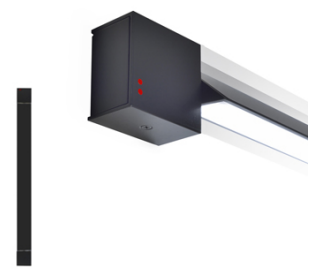

PIVOT

F39G0101

Vittorio Massimo

Dimensions

Description

Wall/ceiling lamp with white painted aluminium structure. Adjustable light fitting.

Voltage

24Vdc

PIVOT

F39G0121

Vittorio Massimo

Dimensions

Description

Wall/ceiling lamp with anthracite painted aluminium structure. Adjustable light fitting.

Voltage

24Vdc