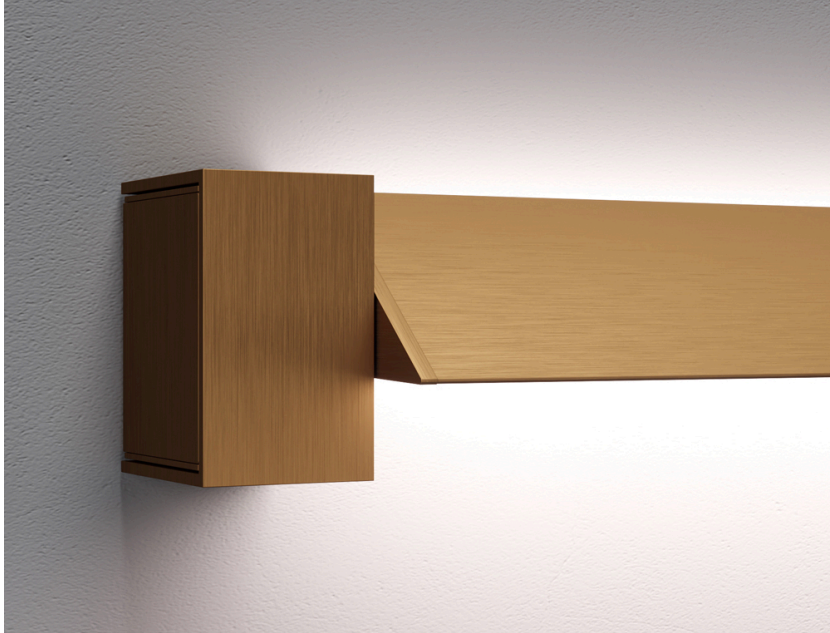

Specs

IP40

Pivot

F39G2276

Vittorio Massimo

Dimensions

Description

Wall/ceiling lamp with bronze anodized aluminium structure. Light fitting adjustable.