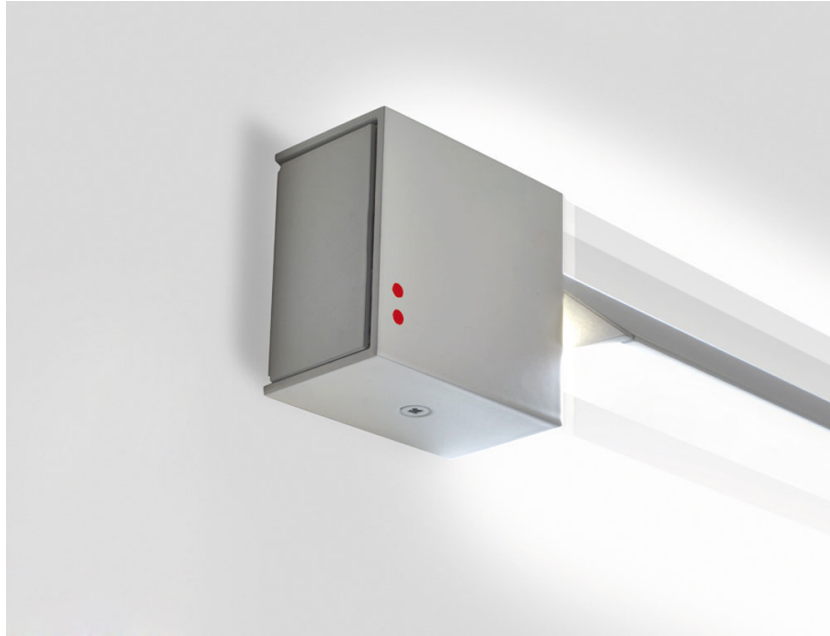

Dimensions

Material

Aluminium

Available structure colours

- Light grey
- Other colours available

In the same family

Pivot

F39G2675

Vittorio Massimo

Description

Wall/ceiling lamp with grey painted aluminium structure. Adjustable light fitting.

Voltage

220-240V

Dimmable LED

PHASE CUT 30%-100%

Light source and alternative bulbs