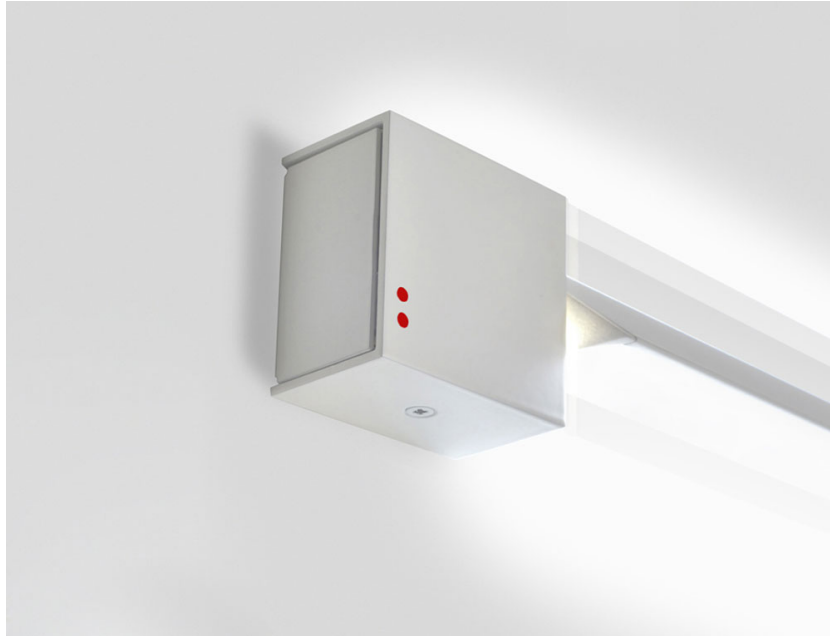

PIVOT

F39G0101

Vittorio Massimo

Dimensions

Description

Wall/ceiling lamp with white painted aluminium structure. Adjustable light fitting.

Voltage

24Vdc

PIVOT

F39G0121

Vittorio Massimo

Dimensions

Description

Wall/ceiling lamp with anthracite painted aluminium structure. Adjustable light fitting.

Voltage

24Vdc

PIVOT

F39G0201

Vittorio Massimo

Dimensions

Description

Wall/ceiling lamp with white painted aluminium structure. Adjustable light fitting.

Voltage

24Vdc