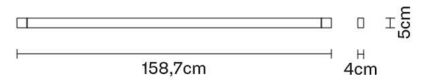

Vittorio Massimo

Description

Wall/ceiling lamp with grey painted aluminium structure. Adjustable light fitting.

Dimensions

Voltage

24Vdc

Light source and alternative bulbs

LED 1x70W-
3000K
3900lm Cri 90+