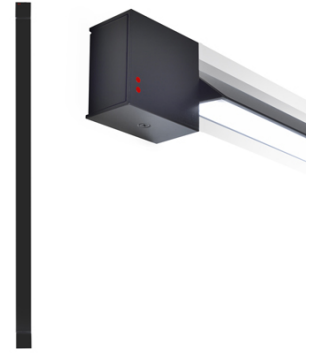

PIVOT

F39G0321

Vittorio Massimo

Dimensions

Description

Wall/ceiling lamp with anthracite painted aluminium structure. Adjustable light fitting.

Voltage

24Vdc

Light source and alternative bulbs

LED 1x46W-
3000K
2300lm Cri 90+

Material

Aluminium

Available structure colours

- ☒ Anthracite
- ☐ Other colours available

Included accessories

LED

Not included accessories

Driver

Weight Lamp

Net: 0.7 kg

Packaging

Gross weight: 1.59 kg
Volume: 0.01 m³
Number of boxes: 1

Specs

In the same family