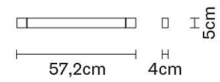

IP40

Pivot

F39G2176

Vittorio Massimo

Dimensions

Description

Wall/ceiling lamp with bronze anodized aluminium structure. Light fitting adjustable.

Voltage