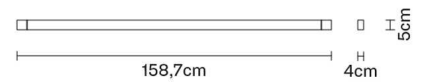

Specs

IP40

Dimensions

Material

Aluminium

Available structure colours

- Light grey
- Other colours available

In the same family