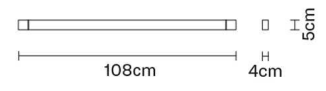

Gross weight: 1.59 kg
Volume: 0.01 m³
Number of boxes: 1

In the same family

Specs

IP40

PIVOT

F39G0376

Vittorio Massimo

Dimensions