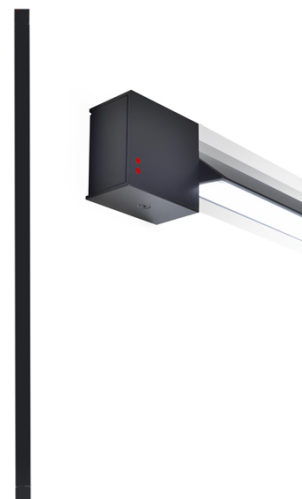

Available structure colours

- White
- Other colours available

In the same family

Pivot

F39G2521

Vittorio Massimo

Description

Wall/ceiling lamp with anthracite painted aluminium structure. Adjustable light fitting.