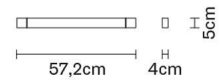

Dimensions

Description

Wall/ceiling lamp with grey painted aluminium structure. Adjustable light fitting.

Voltage

220-240V

Dimmable LED

PHASE CUT 30%-100%

Material

Aluminium

Light source and alternative bulbs

LED 1x18W-
3000K
1357lm Cri 90+

Available structure colours

- ☒ Light grey
- ☐ Other colours available

Included accessories

LED