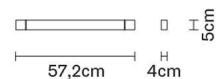

Dimensions

Description

Wall/ceiling lamp with anthracite painted aluminium structure. Adjustable light fitting.

Voltage

220-240V

Dimmable LED

PHASE CUT 30%-100%

Material

Aluminium

Light source and alternative bulbs

LED 1x18W-
2700K
1357lm Cri 90+

Available structure colours

- ☒ Anthracite
- ☐ Other colours available

Included accessories

LED