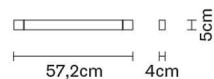

Dimensions