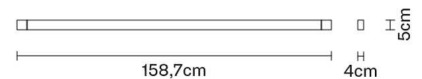

Dimensions