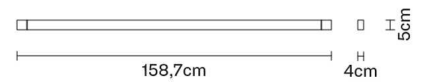

Dimensions