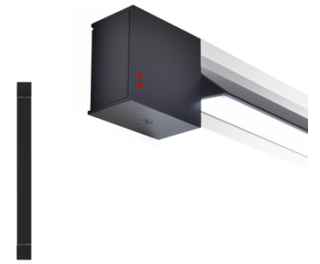

Pivot

F39G2121

Vittorio Massimo

Dimensions

Description

Wall/ceiling lamp with anthracite painted aluminium structure. Adjustable light fitting.

Voltage

220-240V

Dimmable LED

PHASE CUT 30%-100%

Material

Aluminium

Light source and alternative bulbs

LED 1x18W-
3000K
1357lm Cri 90+

Available structure colours

- ☒ Anthracite
- ☐ Other colours available

Included accessories

LED

In the same family

Weight Lamp

Net: 0.45 kg

Packaging

Gross weight: 0.45 kg
Volume: 0.004 m³
Number of boxes: 1

Specs

IP40