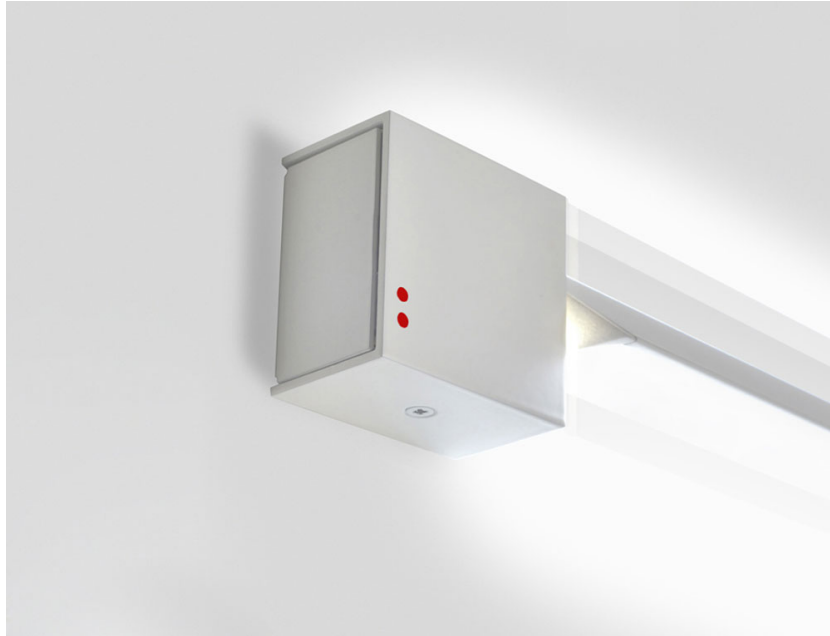

PIVOT

F39G0401

Vittorio Massimo

Dimensions

Description

Wall/ceiling lamp with white painted aluminium structure. Adjustable light fitting.

Voltage

24Vdc

Material

Aluminium

Light source and alternative bulbs

Available structure colours

- ☐ White
- ☐ Other colours available

Included accessories

LED

Not included accessories

Driver

Weight Lamp

Net: 0.7 kg

Packaging

Gross weight: 1.59 kg
Volume: 0.01 m³
Number of boxes: 1

In the same family

Specs

IP40