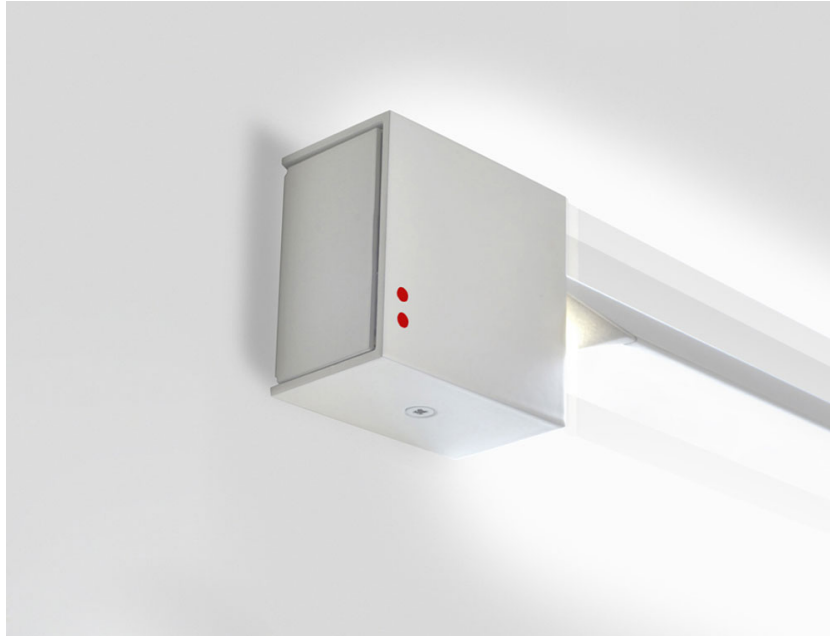

PIVOT

F39G0501

Vittorio Massimo

Description

Wall/ceiling lamp with white painted aluminium structure. Adjustable light fitting.

Voltage

24Vdc

Light source and alternative bulbs

LED 1x70W-
3000K
3900lm Cri 90+

Included accessories

LED

Not included accessories

Driver

Weight Lamp

Net: 1.02 kg

Packaging

Gross weight: 1.86 kg
Volume: 0.012 m³
Number of boxes: 1

Specs

IP40

Dimensions

Material

Aluminium

Available structure colours

- ☐ White
- ☐ Other colours available

In the same family