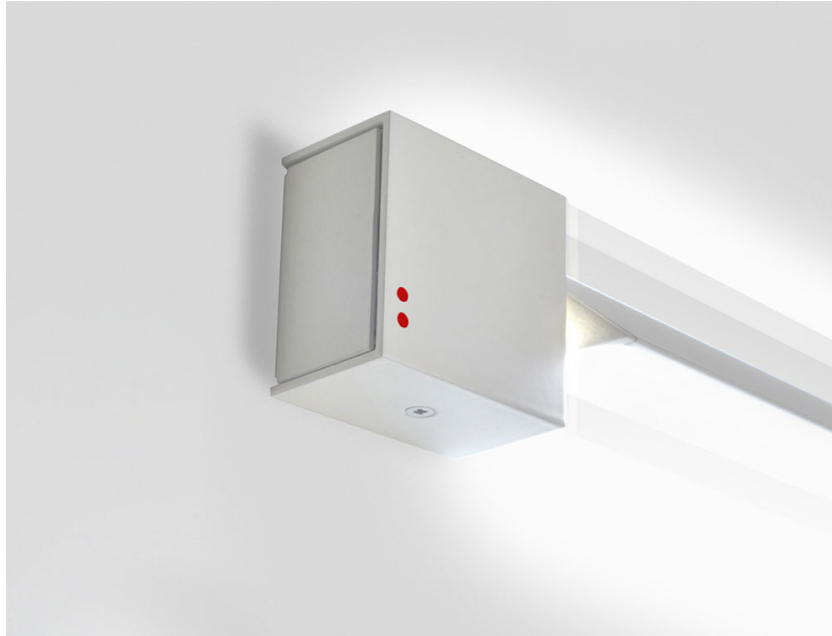

- White
- Other colours available

In the same family

Pivot

F39G2601

Vittorio Massimo

Description

Wall/ceiling lamp with white painted aluminium structure. Adjustable light fitting.

Voltage