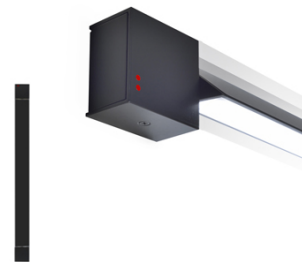

Pivot

F39G2221

Vittorio Massimo

Dimensions

Description

Wall/ceiling lamp with anthracite painted aluminium structure. Adjustable light fitting.

Voltage

220-240V

Dimmable LED

PHASE CUT 30%-100%

Material

Aluminium

Light source and alternative bulbs

LED 1x18W-
2700K
1357lm Cri 90+

Available structure colours

- ☒ Anthracite
- ☐ Other colours available

Included accessories

LED

In the same family

Weight Lamp

Net: 0.45 kg

Packaging

Gross weight: 0.45 kg
Volume: 0.004 m³
Number of boxes: 1

Specs

IP40