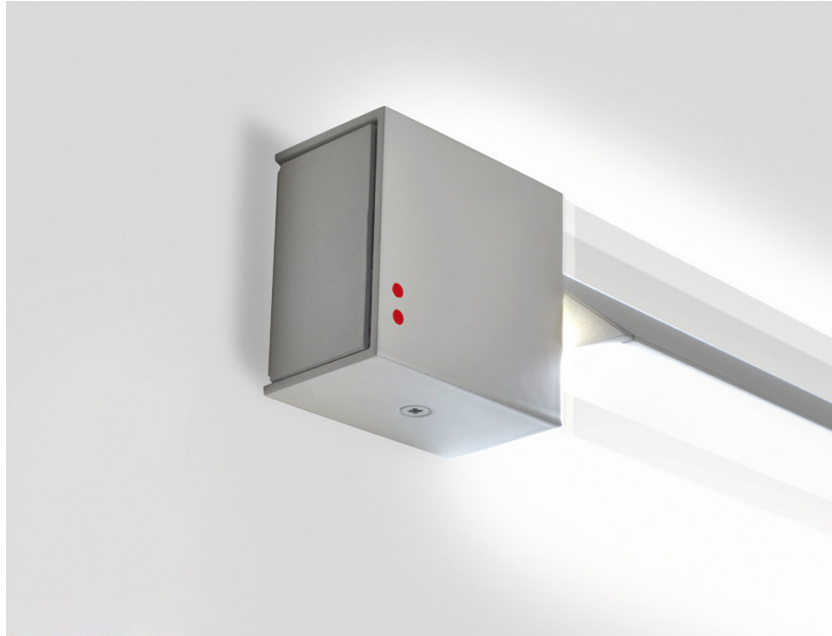

PIVOT

F39G0475

Vittorio Massimo

Description

Wall/ceiling lamp with grey painted aluminium structure. Adjustable light fitting.