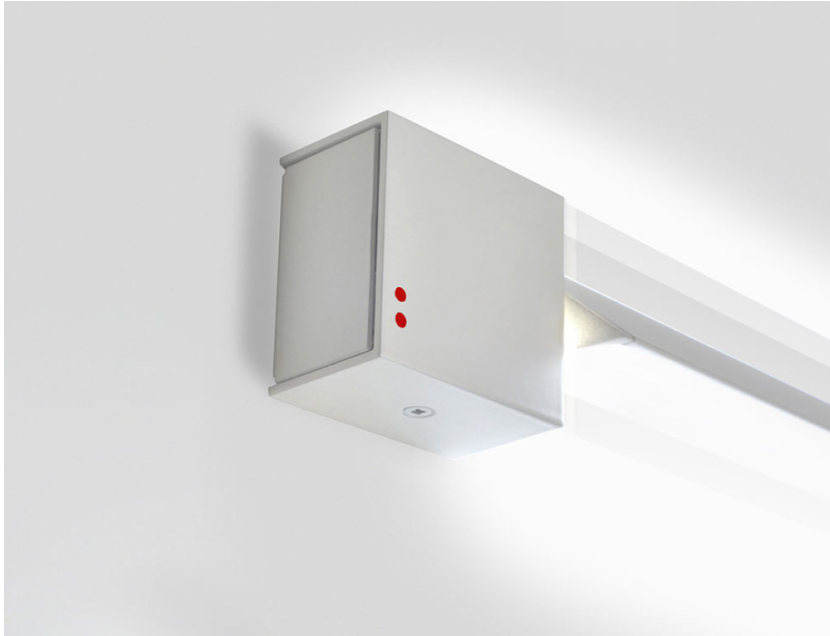

F39G0601

Vittorio Massimo

Dimensions

Description

Wall/ceiling lamp with white painted aluminium structure. Adjustable light fitting.

Voltage

24Vdc

Material