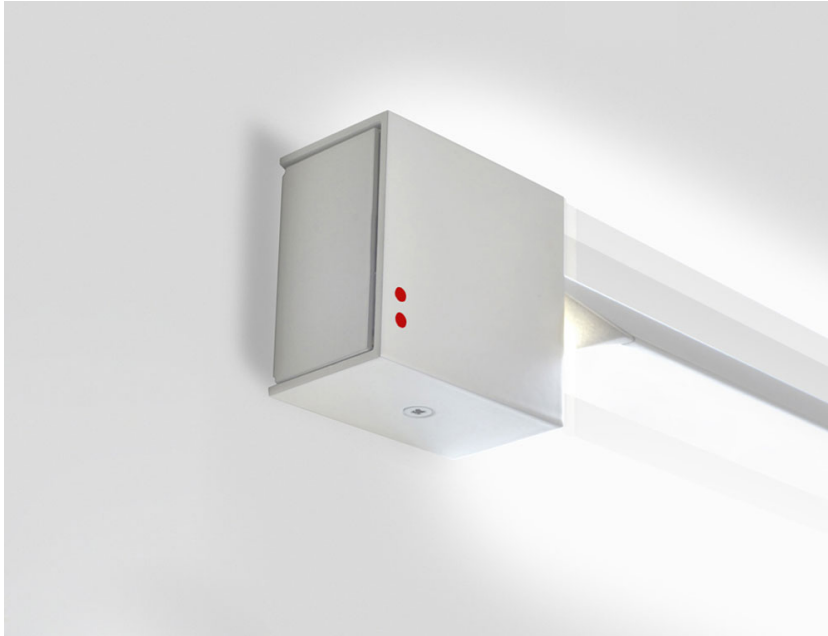

PIVOT

F39G0101

Vittorio Massimo

Dimensions

Description

Wall/ceiling lamp with white painted aluminium structure. Adjustable light fitting.

Voltage

24Vdc

PIVOT

F39G0121

Vittorio Massimo

Dimensions

Description

Wall/ceiling lamp with anthracite painted aluminium structure. Adjustable light fitting.

Voltage

24Vdc

PIVOT

F39G0201

Vittorio Massimo

Dimensions

Description

Wall/ceiling lamp with white painted aluminium structure. Adjustable light fitting.

Voltage

24Vdc