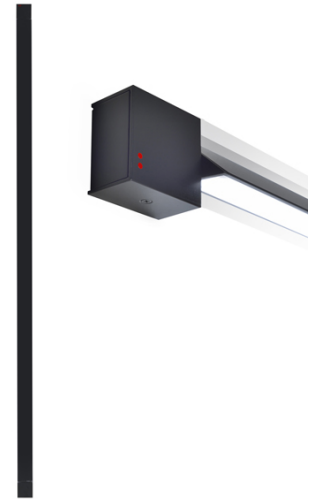

Wall/ceiling lamp with anthracite painted aluminium structure. Adjustable light fitting.

Dimensions

Voltage

220-240V

Dimmable LED

PHASE CUT 30%-100%

Material

Aluminium