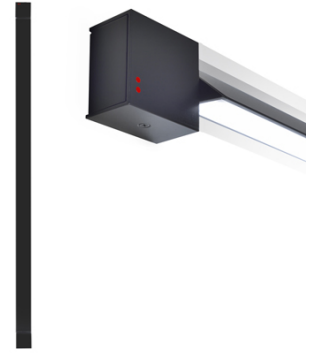

F39G2421

Vittorio Massimo

Dimensions

Description

Wall/ceiling lamp with anthracite painted aluminium structure. Adjustable light fitting.

Voltage

220-240V

Dimmable LED