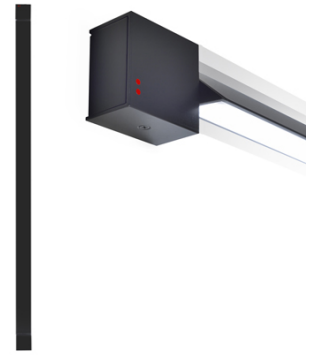

PIVOT

F39G0421

Vittorio Massimo

Dimensions

Description

Wall/ceiling lamp with anthracite painted aluminium structure. Adjustable light fitting.

Voltage

24Vdc

Material

Aluminium

Light source and alternative bulbs

Available structure colours

- ☒ Anthracite
- ☐ Other colours available

Included accessories

LED

Not included accessories

Driver

Weight Lamp

Net: 0.7 kg

Packaging

Gross weight: 1.59 kg
Volume: 0.01 m³
Number of boxes: 1

In the same family

Specs

IP40