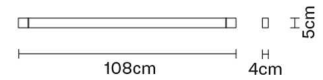

Pivot

F39G2375

Vittorio Massimo

Dimensions

Description

Wall/ceiling lamp with grey painted aluminium structure. Adjustable light fitting.

Voltage

220-240V