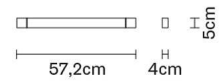

Dimensions

Description

Wall/ceiling lamp with anthracite painted aluminium structure. Adjustable light fitting.

Voltage

220-240V

Dimmable LED

PHASE CUT 30%-100%

Material

Aluminium

Light source and alternative bulbs

LED 1x18W-
3000K
1357lm Cri 90+

Available structure colours

- ☒ Anthracite
- ☐ Other colours available

Included accessories

LED