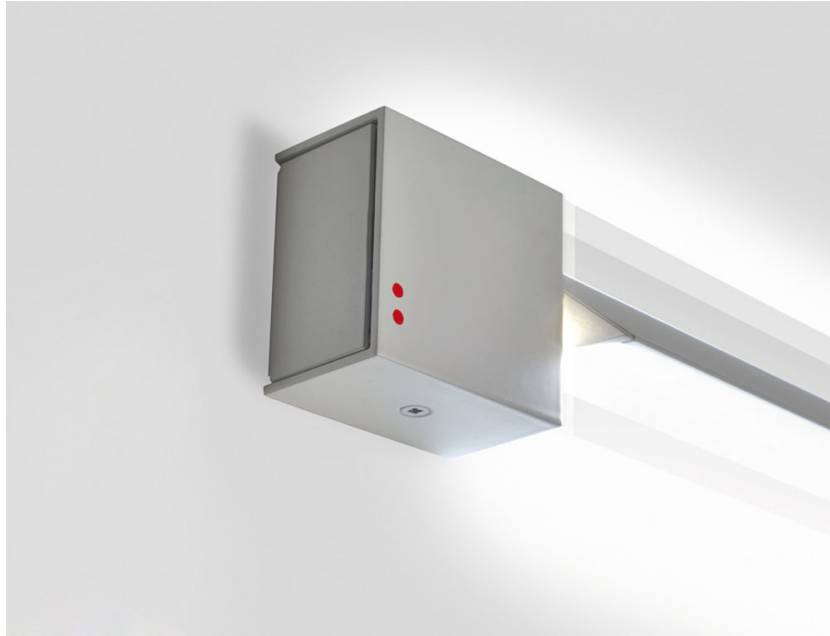

PIVOT

F39G0221

Vittorio Massimo

Dimensions

Description

Wall/ceiling lamp with anthracite painted aluminium structure. Adjustable light fitting.

Voltage

24Vdc

PIVOT

F39G0275

Vittorio Massimo

Dimensions

Description

Wall/ceiling lamp with grey painted aluminium structure. Adjustable light fitting.

Voltage

24Vdc

PIVOT

F39G0176

Vittorio Massimo

Dimensions

Description

Wall/ceiling lamp with bronze anodized aluminium structure. Light fitting adjustable.

Voltage

24Vdc

Pivot

F39G2275

Vittorio Massimo

Dimensions

Description

Wall/ceiling lamp with grey painted aluminium structure. Adjustable light fitting.

Voltage

220-240V