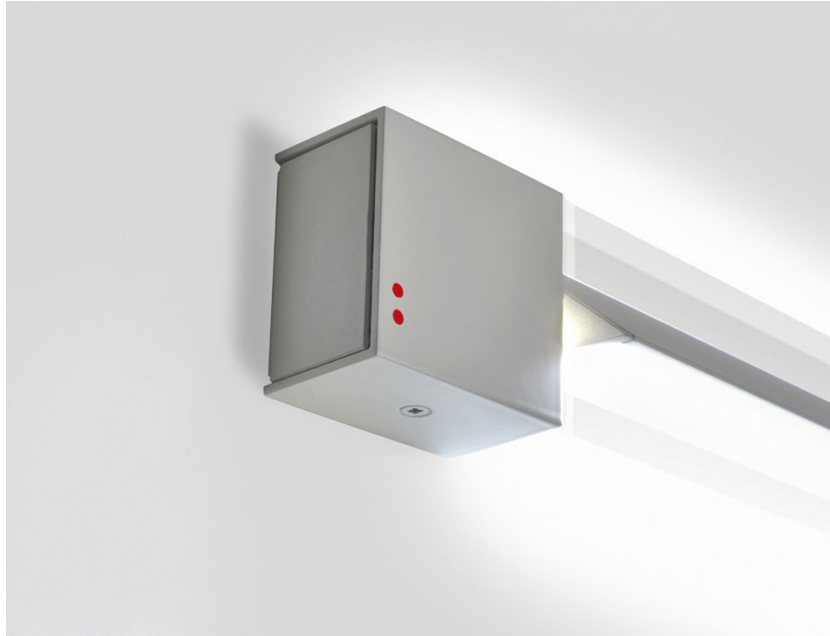

IP40

Pivot

F39G2475

Vittorio Massimo

Dimensions

Description

Wall/ceiling lamp with grey painted aluminium structure. Adjustable light fitting.

Voltage