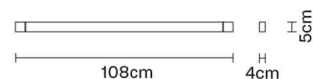

Specs

IP40

Pivot

F39G2376

Vittorio Massimo

Description

Wall/ceiling lamp with bronze anodized aluminium structure. Light fitting adjustable.

Dimensions