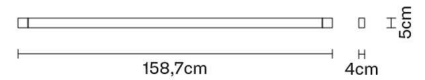

Wall/ceiling lamp with anthracite painted aluminium structure. Adjustable light fitting.

Dimensions

Voltage

220-240V

Dimmable LED

PHASE CUT 30%-100%

Material

Aluminium