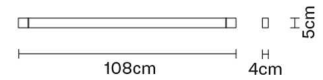

Description

Wall/ceiling lamp with anthracite painted aluminium structure. Adjustable light fitting.

Voltage

220-240V

Dimmable LED

PHASE CUT 30%-100%

Material

Aluminium

Light source and alternative bulbs

LED 1x35W-
3000K
2714lm Cri 90+

Available structure colours

- ☒ Anthracite
- ☐ Other colours available

Included accessories

LED