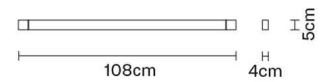

Dimensions