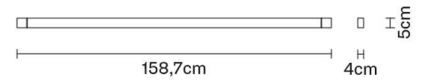

Voltage

220-240V

Dimmable LED

PHASE CUT 30%-100%

Material

Aluminium

Light source and alternative bulbs

LED 1x52W-
3000K
4071lm Cri 90+

Available structure colours

- ☒ Bronze
- ☐ Other colours available

Included accessories

LED