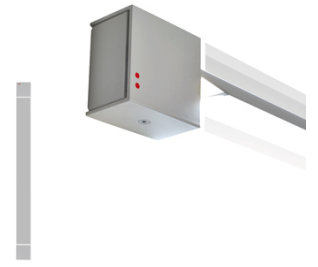

Pivot

F39G2275

Vittorio Massimo

Dimensions

Description

Wall/ceiling lamp with grey painted aluminium structure. Adjustable light fitting.

Voltage

220-240V

Dimmable LED

PHASE CUT 30%-100%

Material

Aluminium

Light source and alternative bulbs

LED 1x18W-
2700K
1357lm Cri 90+

Available structure colours

- ☒ Light grey
- ☐ Other colours available

Included accessories

LED

In the same family

Weight Lamp

Net: 0.45 kg

Packaging

Gross weight: 0.45 kg
Volume: 0.004 m³
Number of boxes: 1

Specs

IP40