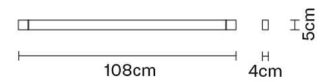

Packaging

Gross weight: 1.59 kg
Volume: 0.01 m³
Number of boxes: 1

In the same family

Specs

Pivot

F39G2301

Vittorio Massimo

Dimensions