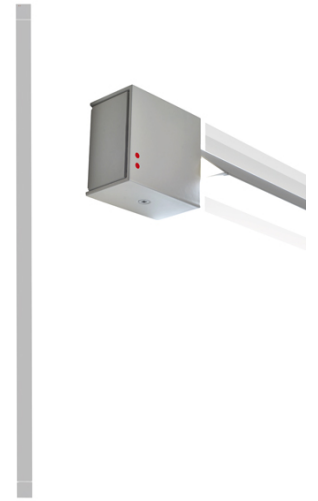

Dimensions

Material

Aluminium

Available structure colours

- ☒ Light grey
- ☐ Other colours available

In the same family