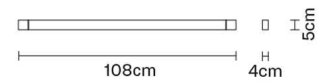

Gross weight: 1.59 kg
Volume: 0.01 m³
Number of boxes: 1

In the same family

Specs

IP40

PIVOT

F39G0401

Vittorio Massimo

Dimensions