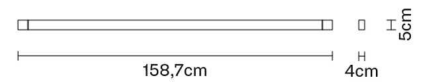

Material

Aluminium

Available structure colours

- White
- Other colours available

In the same family

Pendant

Floor

PIVOT