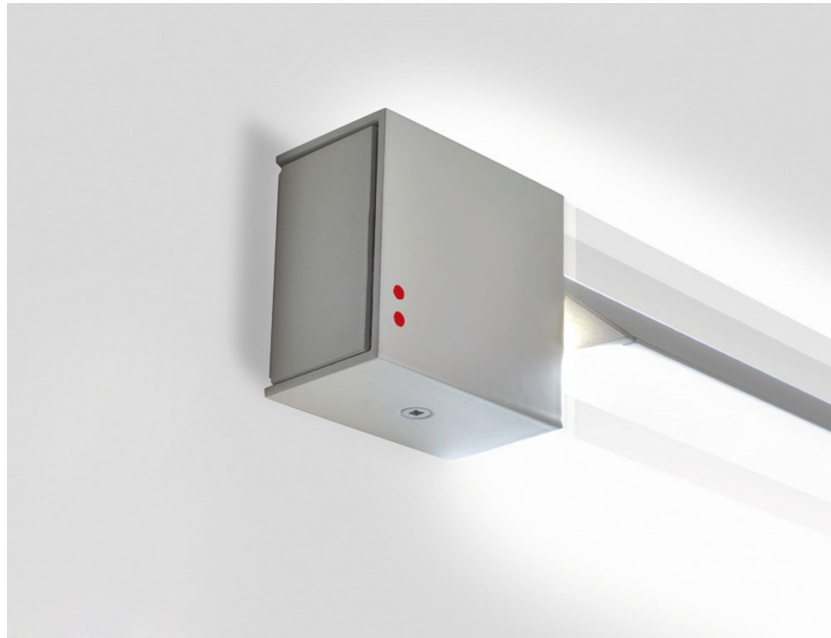

PIVOT

F39G0375

Vittorio Massimo

Dimensions

Description

Wall/ceiling lamp with grey painted aluminium structure. Adjustable light fitting.

Voltage

24Vdc

Light source and alternative bulbs

LED 1x46W-
3000K
2300lm Cri 90+

Material

Aluminium

Available structure colours

- ☒ Light grey
- ☐ Other colours available

Included accessories

LED

Not included accessories

Driver

Weight Lamp

Net: 0.7 kg

Packaging

Gross weight: 1.59 kg
Volume: 0.01 m³
Number of boxes: 1

Specs

In the same family