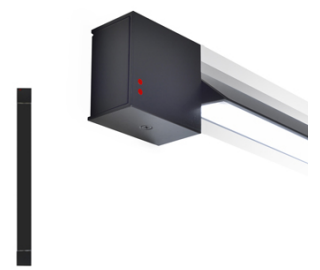

PIVOT

F39G0221

Vittorio Massimo

Dimensions

Description

Wall/ceiling lamp with anthracite painted aluminium structure. Adjustable light fitting.

Voltage

24Vdc

Material

Aluminium

Light source and alternative bulbs

Available structure colours

- ☒ Anthracite
- ☐ Other colours available

Included accessories

LED

Not included accessories

Driver

Weight Lamp

Net: 0.45 kg

Packaging

Gross weight: 0.45 kg
Volume: 0.004 m³
Number of boxes: 1

In the same family

Specs