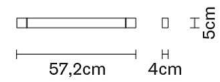

Dimensions

Description

Wall/ceiling lamp with bronze anodized aluminium structure. Light fitting adjustable.

Voltage

24Vdc

Material

Aluminium

Light source and alternative bulbs

Available structure colours

- ☒ Bronze
- ☐ Other colours available

Included accessories

LED

Not included accessories

Driver