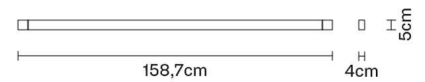

F39G0521

Vittorio Massimo

Description

Wall/ceiling lamp with anthracite painted aluminium structure. Adjustable light fitting.

Dimensions

Voltage

24Vdc

Light source and alternative bulbs