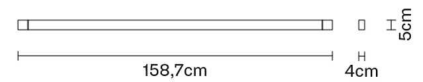

Pivot

F39G2676

Vittorio Massimo

Description

Wall/ceiling lamp with bronze anodized aluminium structure. Light fitting adjustable.

Voltage

220-240V

Dimmable LED

PHASE CUT 30%-100%

Light source and alternative bulbs

LED 1x52W-
2700K
4071lm Cri 90+

Included accessories

LED

Weight Lamp

Net: 1.02 kg

Packaging

Gross weight: 1.86 kg
Volume: 0.012 m³
Number of boxes: 1

Specs

IP40

Dimensions

Material

Aluminium

Available structure colours

- ☒ Bronze
- ☐ Other colours available

In the same family