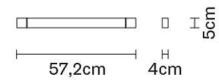

Dimensions