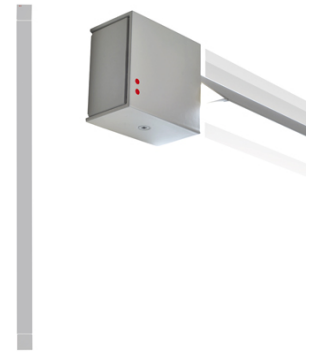

PIVOT

F39G0375

Vittorio Massimo

Dimensions

Description

Wall/ceiling lamp with grey painted aluminium structure. Adjustable light fitting.

Voltage

24Vdc

Light source and alternative bulbs

LED 1x46W-
3000K
2300lm Cri 90+

Material

Aluminium

Available structure colours

- ☒ Light grey
- ☐ Other colours available

Included accessories

LED

Not included accessories

Driver

Weight Lamp

Net: 0.7 kg

Packaging

Gross weight: 1.59 kg
Volume: 0.01 m³
Number of boxes: 1

Specs

In the same family