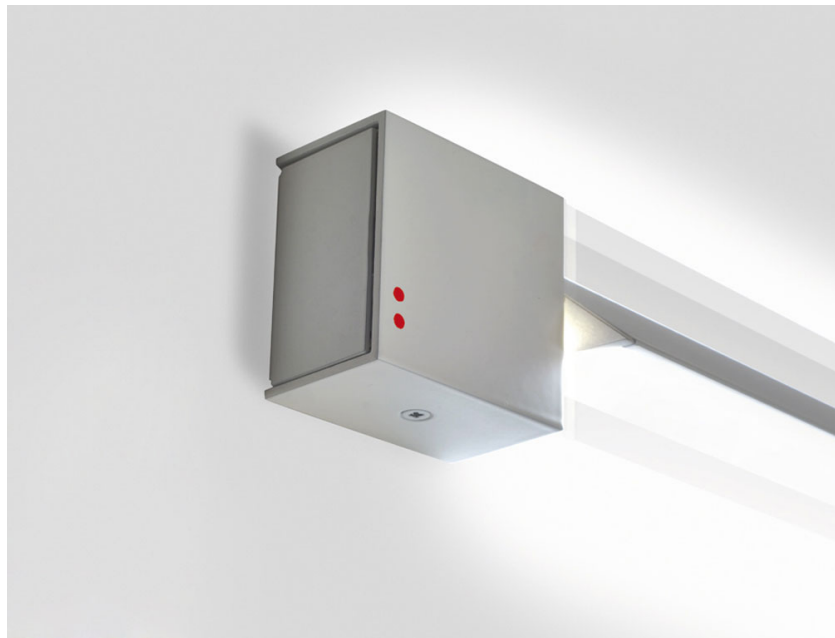

PIVOT

F39G0101

Vittorio Massimo

Dimensions

Description

Wall/ceiling lamp with white painted aluminium structure. Adjustable light fitting.

Voltage

24Vdc

PIVOT

F39G0201

Vittorio Massimo

Dimensions

Description

Wall/ceiling lamp with white painted aluminium structure. Adjustable light fitting.

Voltage

24Vdc

PIVOT

F39G0275

Vittorio Massimo

Dimensions

Description

Wall/ceiling lamp with grey painted aluminium structure. Adjustable light fitting.

Voltage

24Vdc