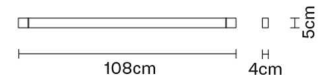

Description

Wall/ceiling lamp with white painted aluminium structure. Adjustable light fitting.

Voltage

220-240V

Dimmable LED

PHASE CUT 30%-100%

Material

Aluminium

Light source and alternative bulbs

LED 1x35W-
2700K
2714lm Cri 90+

Available structure colours

- ☐ White
- ☐ Other colours available

Included accessories

LED