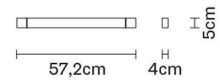

Dimensions