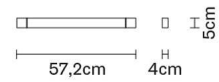

Dimensions

Description

Wall/ceiling lamp with grey painted aluminium structure. Adjustable light fitting.

Voltage

220-240V

Dimmable LED

PHASE CUT 30%-100%

Material

Aluminium

Light source and alternative bulbs

LED 1x18W-
2700K
1357lm Cri 90+

Available structure colours

- ☒ Light grey
- ☐ Other colours available

Included accessories

LED