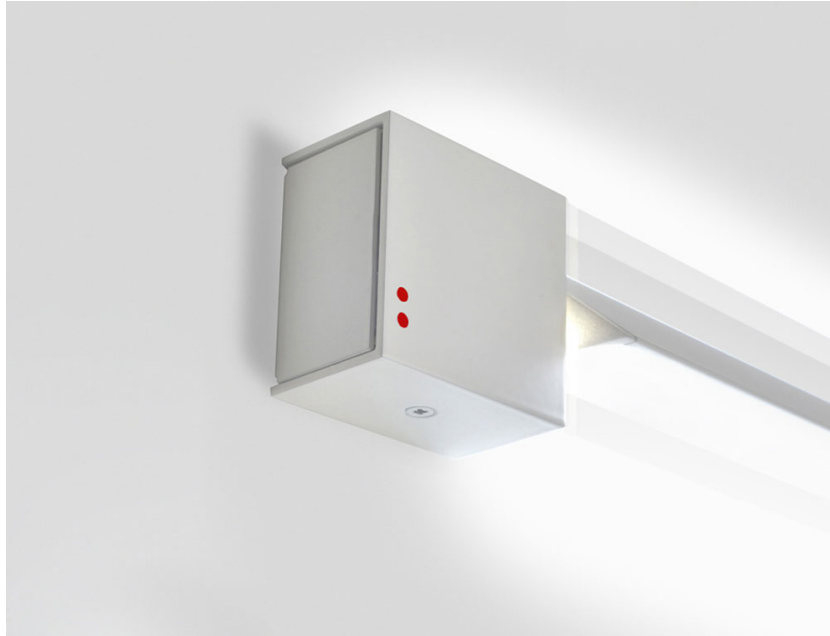

Pivot

F39G2201

Vittorio Massimo

Dimensions

Description

Wall/ceiling lamp with white painted aluminium structure. Adjustable light fitting.

Voltage

220-240V

Dimmable LED

PHASE CUT 30%-100%

Material

Aluminium

Light source and alternative bulbs

LED 1x18W-
2700K
1357lm Cri 90+

Available structure colours

- ☐ White
- ☐ Other colours available

Included accessories

LED

In the same family

Weight Lamp

Net: 0.45 kg

Packaging

Gross weight: 0.45 kg
Volume: 0.004 m³
Number of boxes: 1

Specs

IP40