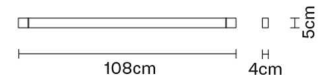

Gross weight: 1.59 kg
Volume: 0.01 m³
Number of boxes: 1

Specs

IP40

Pivot

F39G2476

Vittorio Massimo

Dimensions

Description