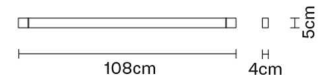

Description

Wall/ceiling lamp with anthracite painted aluminium structure. Adjustable light fitting.

Voltage

220-240V

Dimmable LED

PHASE CUT 30%-100%

Material

Aluminium

Light source and alternative bulbs

LED 1x35W-
2700K
2714lm Cri 90+

Available structure colours

- ☒ Anthracite
- ☐ Other colours available

Included accessories

LED