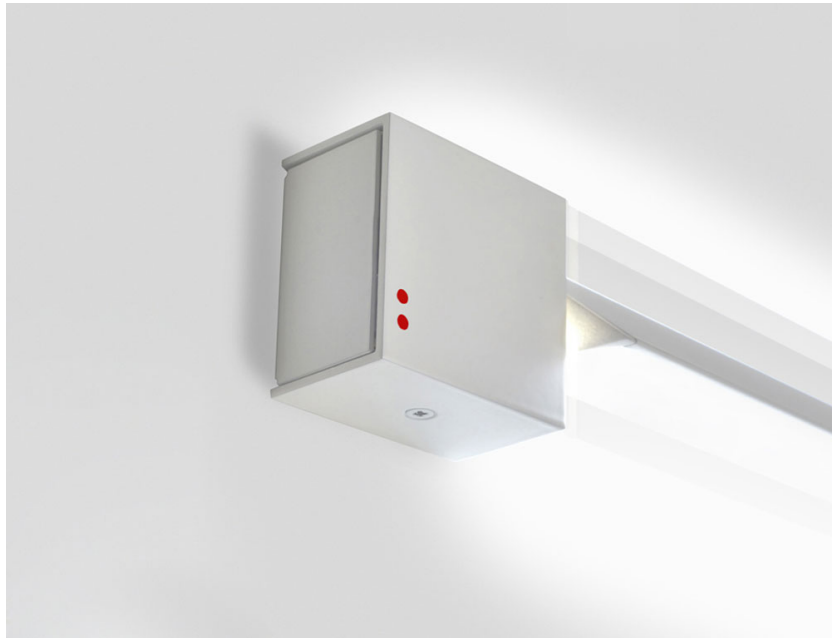

Floor

Pivot

F39G2501

Vittorio Massimo

Description

Wall/ceiling lamp with white painted aluminium structure. Adjustable light fitting.

Voltage

220-240V