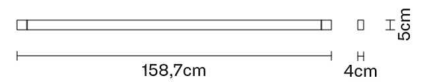

Dimensions

Material

Aluminium

Available structure colours

- Light grey
- Other colours available

In the same family

Pivot

F39G2675