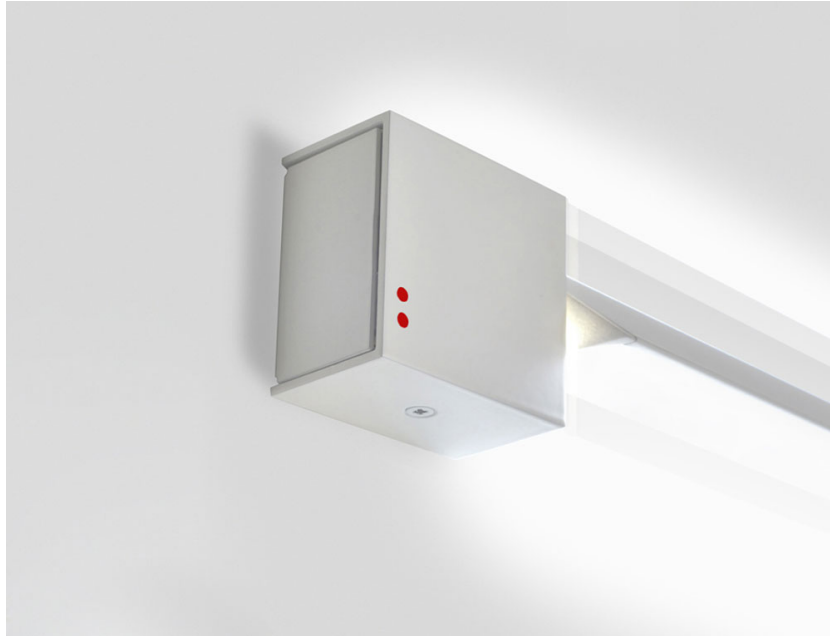

Pivot

F39G2101

Vittorio Massimo

Dimensions

Description

Wall/ceiling lamp with white painted aluminium structure. Adjustable light fitting.

Voltage

220-240V

Dimmable LED

PHASE CUT 30%-100%

Material

Aluminium

Light source and alternative bulbs

LED 1x18W-
3000K
1357lm Cri 90+

Available structure colours

- ☐ White
- ☐ Other colours available

Included accessories

LED

In the same family

Weight Lamp

Net: 0.45 kg

Packaging

Gross weight: 0.45 kg
Volume: 0.004 m³
Number of boxes: 1

Specs

IP40