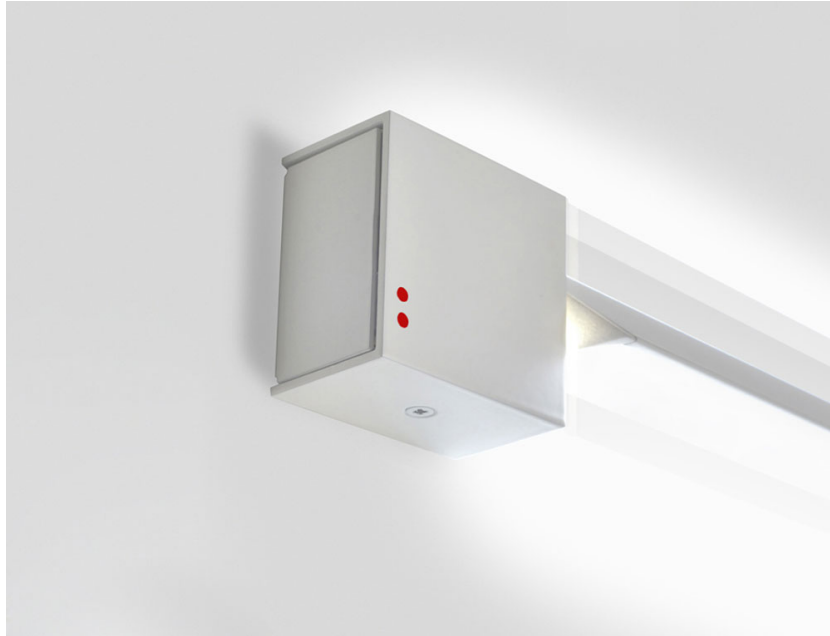

Pivot

F39G2301

Vittorio Massimo

Dimensions

Description

Wall/ceiling lamp with white painted aluminium structure. Adjustable light fitting.

Voltage

220-240V

Dimmable LED

PHASE CUT 30%-100%

Material

Aluminium

Light source and alternative bulbs

LED 1x35W-
3000K
2714lm Cri 90+

Available structure colours

- ☐ White
- ☐ Other colours available

Included accessories

LED

In the same family

Weight Lamp

Net: 0.7 kg

Packaging

Gross weight: 1.59 kg
Volume: 0.01 m³
Number of boxes: 1

Specs

IP40