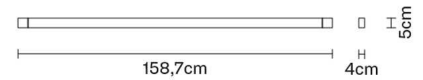

Gross weight: 1.86 kg
Volume: 0.012 m³
Number of boxes: 1

Specs

IP40

Dimensions

Material

Aluminium

Available structure colours

Bronze