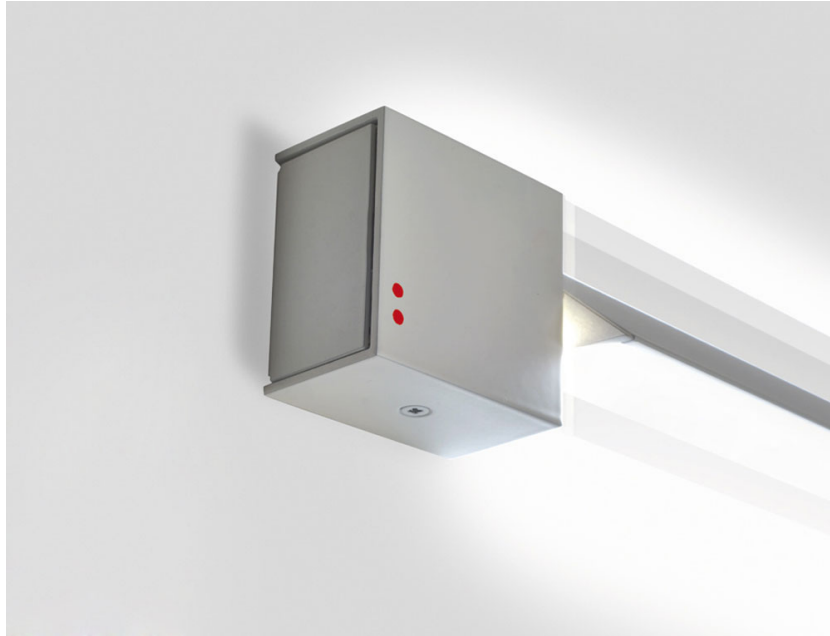

Pivot

F39G2375

Vittorio Massimo

Dimensions

Description

Wall/ceiling lamp with grey painted aluminium structure. Adjustable light fitting.

Voltage

220-240V