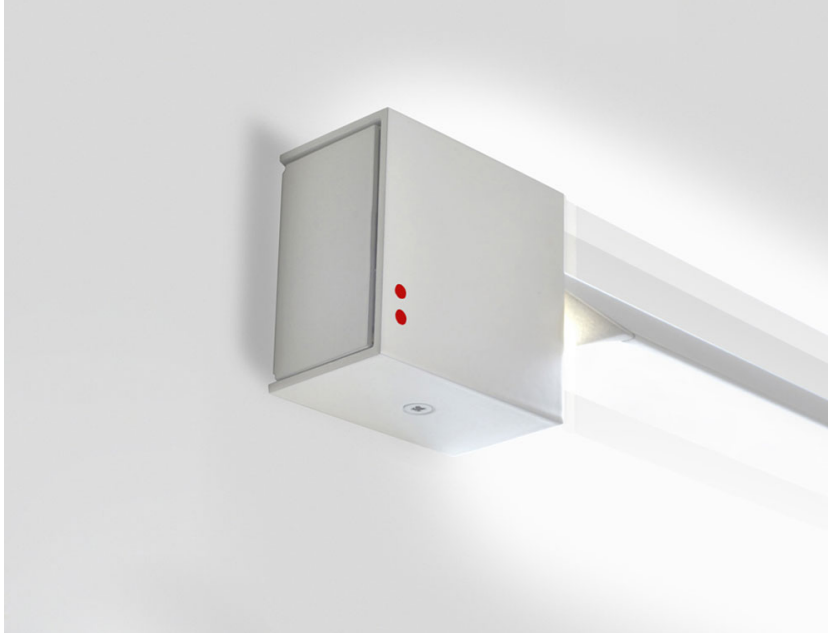

Dimensions

Description

Wall/ceiling lamp with white painted aluminium structure. Adjustable light fitting.

Voltage

220-240V

Dimmable LED

PHASE CUT 30%-100%

Material