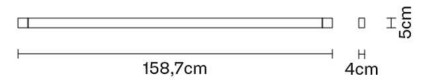

Dimensions