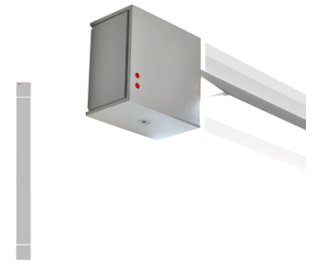

PIVOT

F39G0175

Vittorio Massimo

Dimensions

Description

Wall/ceiling lamp with grey painted aluminium structure. Adjustable light fitting.

Voltage

24Vdc

Light source and alternative bulbs

LED 1x23W-
3000K
750lm Cri 90+

Material

Aluminium

Available structure colours

- ☒ Light grey
- ☐ Other colours available

Included accessories

LED

Not included accessories

Driver

Weight Lamp

Net: 0.45 kg

Packaging

Gross weight: 0.45 kg
Volume: 0.004 m³
Number of boxes: 1

In the same family

Specs

IP40