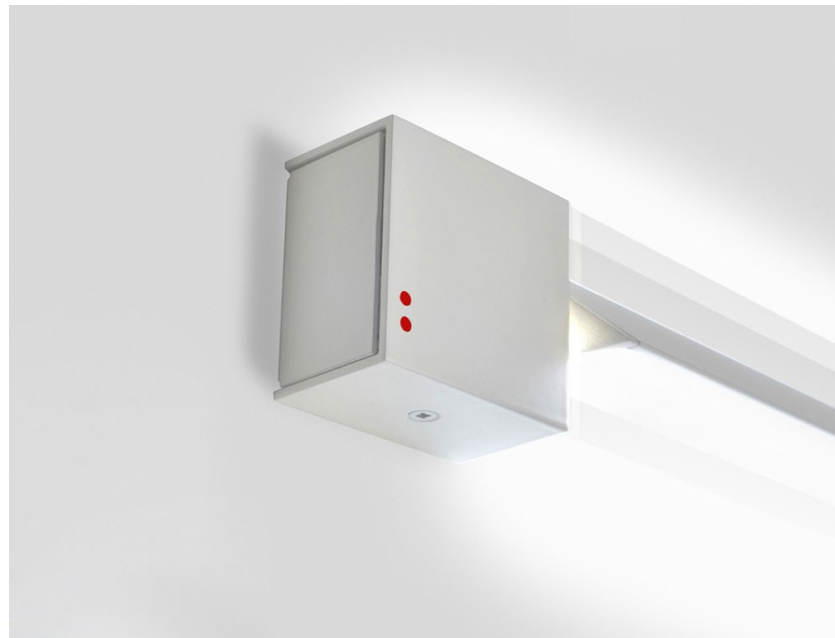

PIVOT

F39G0301

Vittorio Massimo

Dimensions

Description

Wall/ceiling lamp with white painted aluminium structure. Adjustable light fitting.

Voltage

24Vdc

Light source and alternative bulbs

LED 1x46W-
3000K
2300lm Cri 90+

Material

Aluminium

Available structure colours

- ☐ White
- ☐ Other colours available

Included accessories

LED

Not included accessories

Driver

Weight Lamp

Net: 0.7 kg

Packaging

Gross weight: 1.59 kg
Volume: 0.01 m³
Number of boxes: 1

In the same family

Specs

IP40

ADJUSTABLE SYSTEM

SYDNEY - MELBOURNE - GOLD COAST - PERTH - AUCKLAND
G45, 76-84 WATERWAY DRIVE COOMERA, QLD, 4209, AUSTRALIA

Phone: +61 417 950 455

Email: showroom@gineico.com

WWW.GINEICOLIGHTING.COM.AU