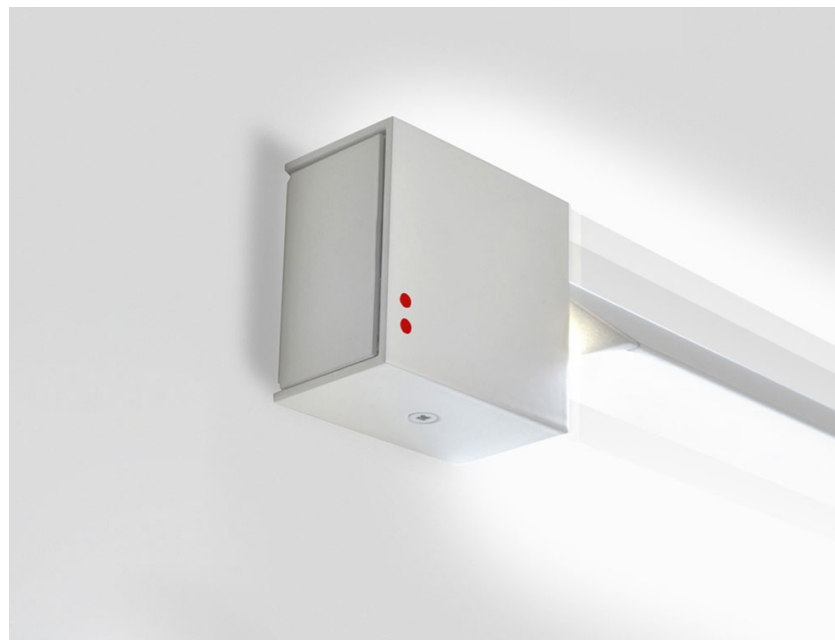

PIVOT

F39G0101

Vittorio Massimo

Dimensions

Description

Wall/ceiling lamp with white painted aluminium structure. Adjustable light fitting.

Voltage

24Vdc

Light source and alternative bulbs

LED 1x23W-
3000K
750lm Cri 90+

Included accessories

LED

Not included accessories

Driver

Weight Lamp

Net: 0.45 kg

Packaging

Gross weight: 0.45 kg
Volume: 0.004 m³
Number of boxes: 1

Material

Aluminium

Available structure colours

- ☐ White
- ☐ Other colours available

In the same family

Specs

SYDNEY – MELBOURNE – GOLD COAST – PERTH – AUCKLAND
G45, 76-84 WATERWAY DRIVE COOMERA, QLD, 4209, AUSTRALIA

Phone: +61 417 950 455

Email: showroom@gineico.com

WWW.GINEICOLIGHTING.COM.AU