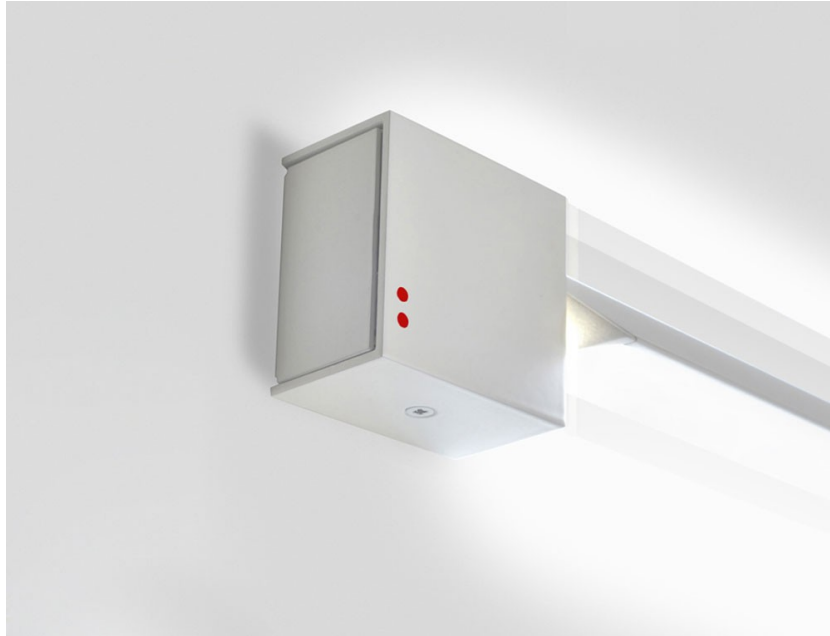

PIVOT

F39G0501

Vittorio Massimo

Dimensions

Description

Wall/ceiling lamp with white painted aluminium structure. Adjustable light fitting.

Voltage

24Vdc

Light source and alternative bulbs

LED 1x70W-
3000K
3900lm Cri 90+

Included accessories

LED

Not included accessories

Driver

Weight Lamp

Net: 1.02 kg

Packaging

Gross weight: 1.86 kg
Volume: 0.012 m³
Number of boxes: 1

Material

Aluminium

Available structure colours

- ☐ White
- ☐ Other colours available

In the same family

Specs

SYDNEY – MELBOURNE – GOLD COAST – PERTH – AUCKLAND
G45, 76-84 WATERWAY DRIVE COOMERA, QLD, 4209, AUSTRALIA

Phone: +61 417 950 455

Email: showroom@gineico.com

WWW.GINEICOLIGHTING.COM.AU