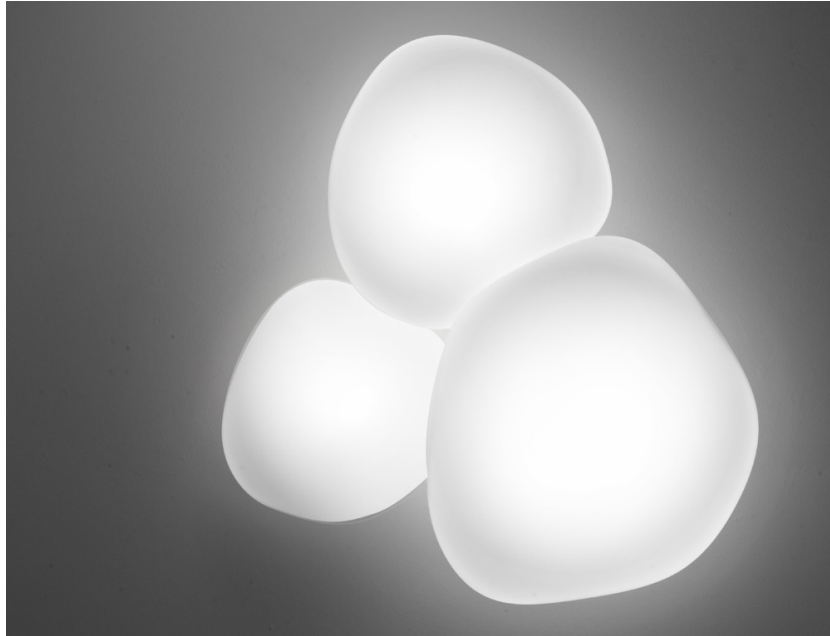

LUMI

F07G1501

Alberto Saggia & Valerio Sommella / D&G Studio

Dimensions

Description

Wall/ceiling lamp with diffuser in satin-finish white blown glass. Supporting structure made of metal or polyester reinforced with glass fibre, painted white.

Voltage

220-240V

Socket

1xE27

Material

Glass - Metal

Light source and alternative bulbs

cod. A10234C01

E27 1x13W - LED
Max Watt. 100W

Available diffuser colours

White

Available structure colours

White

Not included accessories

Bulb
Base for cluster F07 Z01 01

In the same family

Wall/ceiling lamp with diffuser in satin-finish white blown glass. Supporting structure made of metal or polyester reinforced with glass fibre, painted white.

Voltage

220-240V

Socket

1xE27

Material

Glass - Metal