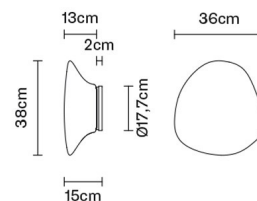

Dimensions

Description

Wall/ceiling lamp with diffuser in satin-finish white blown glass. Supporting structure made of metal or polyester reinforced with glass fibre, painted white.

Voltage

220-240V

Socket

1xE27

Material

Glass - Metal

Light source and alternative bulbs

cod. **A10234C01**

E27 1x13W - LED
Max Watt. 100W

Available diffuser colours

☐ White

Available structure colours

☐ White

Not included accessories

Bulb
Base for cluster F07 Z01 01