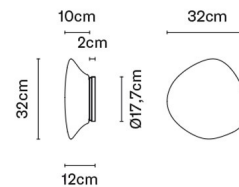

LUMI

F07G1501

Alberto Saggia & Valerio Sommella / D&G Studio

Dimensions

Description

Wall/ceiling lamp with diffuser in satin-finish white blown glass. Supporting structure made of metal or polyester reinforced with glass fibre, painted white.

Weight Lamp

Net: 2.32 kg

Packaging

Gross weight: 2.97 kg
Volume: 0.035 m³
Number of boxes: 1

Specs

SYDNEY - MELBOURNE - GOLD COAST - PERTH - AUCKLAND
G45, 76-84 WATERWAY DRIVE COOMERA, QLD, 4209, AUSTRALIA