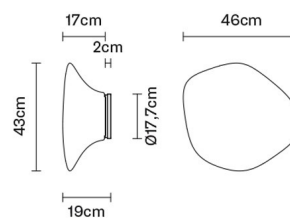

Description

Wall/ceiling lamp with diffuser in satin-finish white blown glass. Supporting structure made of metal or polyester reinforced with glass fibre, painted white.

Voltage

220-240V

Socket

1xE27

Material

Glass - Metal

Light source and alternative bulbs

cod. **A10234C01**

E27 1x13W - LED
Max Watt. 150W

Available diffuser colours

☐ White

Available structure colours

☐ White

Not included accessories

Bulb
Base for cluster F07 Z01 01