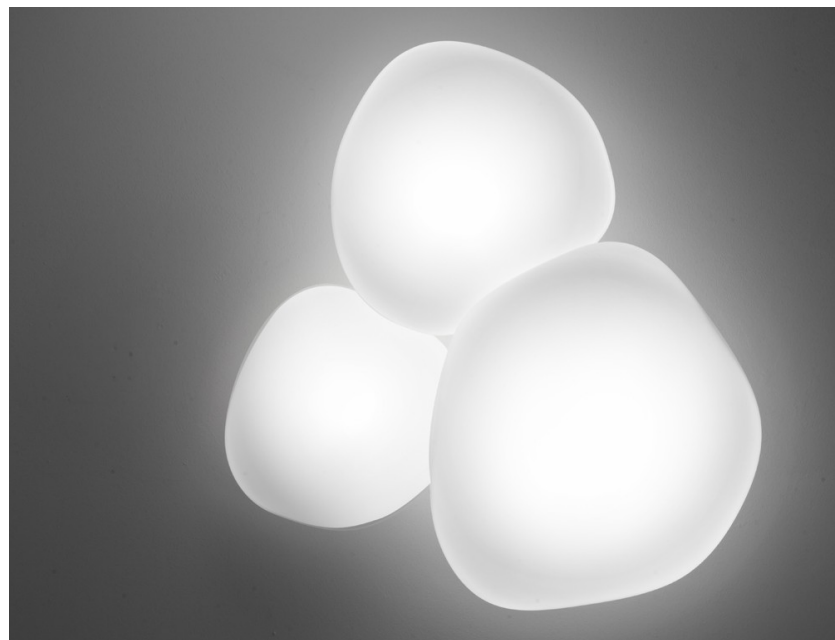

LUMI

F07G1501

Alberto Saggia & Valerio Sommella / D&G Studio

Dimensions

Description

Wall/ceiling lamp with diffuser in satin-finish white blown glass. Supporting structure made of metal or polyester reinforced with glass fibre, painted white.

Wall/ceiling lamp with diffuser in satin-finish white blown glass. Supporting structure made of metal or polyester reinforced with glass fibre, painted white.

Voltage

220-240V

Socket

1xE27

Material

Glass - Metal

LUMI

F07G1901

Alberto Saggia & Valerio Sommella / D&G Studio

Dimensions

Description

Wall/ceiling lamp with diffuser in satin-finish white blown glass. Supporting structure made of metal or polyester reinforced with glass fibre, painted white.