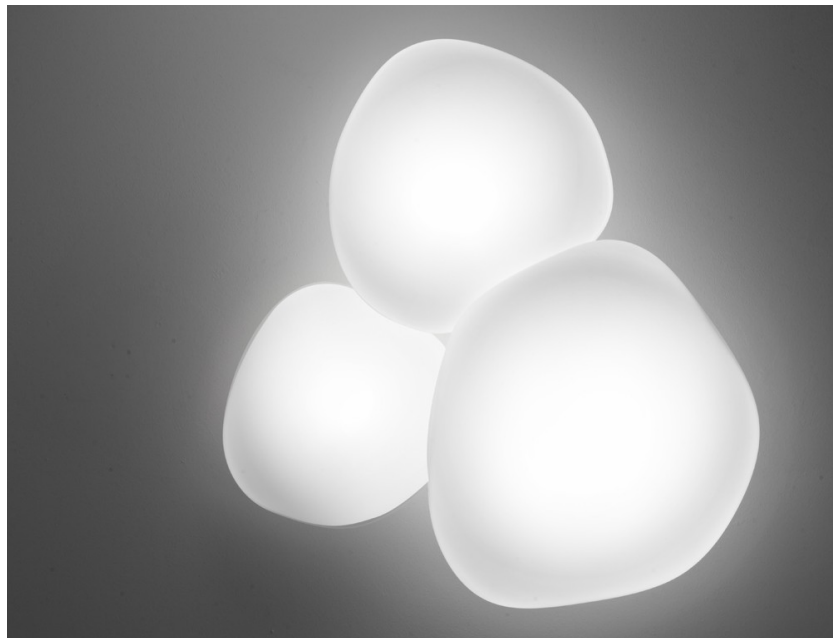

LUMI

F07G1701

Alberto Saggia & Valerio Sommella / D&G Studio

Dimensions

Description

Wall/ceiling lamp with diffuser in satin-finish white blown glass. Supporting structure made of metal or polyester reinforced with glass fibre, painted white.

Voltage

220-240V

Socket

1xE27

Material

Glass - Metal

Light source and alternative bulbs

cod. **A10234C01**

E27 1x13W - LED
Max Watt. 100W

Available diffuser colours

☐ White

Available structure colours

☐ White

Not included accessories

Bulb
Base for cluster F07 Z01 01