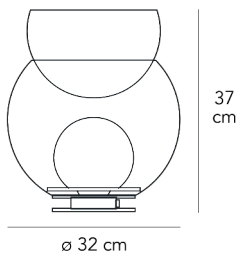

GIOVA MEDIUM

Gae Aulenti, 1964

Half vase, half lamp, Giova marks the debut of Gae Aulenti in the field of lighting design. Available in two sizes, it is both a lamp and a luminous sculpture. Positioned on a metal base is a transparent bowl containing a sphere, which in turn houses the light source. Placed above is a smaller bowl in blown pulegoso glass, meaning 'with irregular bubbles', which serves as a bottom vase.

Table lamp with diffused light not dimmable. Chromed metal frame. Middle globe made of transparent blown glass. Inner globe made of glossy white blown glass. Top half-sphere made of transparent and coloured blown glass with decorative bubbles. Black power cable, switch and plug. European two-pole plug. Bulb not included.

RECOMMENDED SOURCE

LE D1 x 8, 5 W 27 (2700K, 0.6 L m Ø r HA 1x46W E27 (2700K, 700Lm)

SKU

F268405150CRNE

GIOVA LARGE

Gae Aulenti, 1964

Half vase, half lamp, Giova marks the debut of Gae Aulenti in the field of lighting design. Available in two sizes, it is both a lamp and a luminous sculpture. Positioned on a metal base is a transparent bowl containing a sphere, which in turn houses the light source. Placed above is a smaller bowl in blown pulegoso glass, meaning 'with irregular bubbles', which serves as a bottom vase.

Table lamp with diffused light not dimmable. Galvanized metal frame. Middle globe made of transparent blown glass. Inner globe made of glossy white blown glass. Top half-sphere made of transparent and coloured blown glass with decorative bubbles. Black power cable, switch and plug. European two-pole plug. Bulb not included.