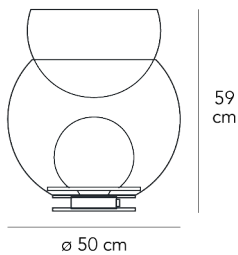

Table lamp with diffused light not dimmable. Chromed metal frame. Middle globe made of transparent blown glass. Inner globe made of glossy white blown glass. Top half-sphere made of transparent and coloured blown glass with decorative bubbles. Black power cable, switch and plug. European two-pole plug. Bulb not included.

RECOMMENDED SOURCE

LE D1 x 8, 5 W 27 (2700K, 0.6 L m Ø r HA 1x46W E27 (2700K, 700Lm)

SKU

F268405150CRNE

GIOVA LARGE

Gae Aulenti, 1964

Half vase, half lamp, Giova marks the debut of Gae Aulenti in the field of lighting design. Available in two sizes, it is both a lamp and a luminous sculpture. Positioned on a metal base is a transparent bowl containing a sphere, which in turn houses the light source. Placed above is a smaller bowl in blown pulegoso glass, meaning 'with irregular bubbles', which serves as a bottom vase.

Table lamp with diffused light not dimmable. Galvanized metal frame. Middle globe made of transparent blown glass. Inner globe made of glossy white blown glass. Top half-sphere made of transparent and coloured blown glass with decorative bubbles. Black power cable, switch and plug. European two-pole plug. Bulb not included.