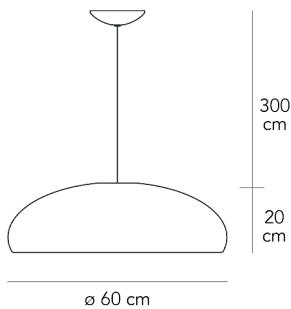

PANGEN

FontanaArte, 2012

This lampshade is a fluid, minimal dome shape, its lacquer finish and modern colors ensuring surprising lighting. Available in suspension and ceiling mounted versions.

Suspension lamp with direct and dimmable light. Top diffuser made of painted metal. Bottom diffuser made of opaline polycarbonate. Transparent power cable. Chromed polycarbonate ceiling rose. Bulb not included.