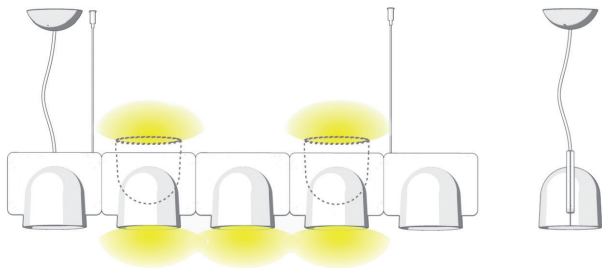

IGLOO
Studio Klass

FontanaArte

Classe II

IP20

cod. 4268GC/LED/1Down
cod. 4268GS/LED/1Down

cod. 4268GC/LED/4QD/Up
cod. 4268GC/LED/4QD/Down
cod. 4268GS/LED/4QD/Up
cod. 4268GS/LED/4QD/Down

Classe II

IP20

cod. 4268GC/LED/3Down
cod. 4268GS/LED/3Down
cod. 4268GC/LED/3Down/Up
cod. 4268GS/LED/3Down/Up

cod. 4268GC/LED/5Down
cod. 4268GS/LED/5Down
cod. 4268GC/LED/5Down/Up
cod. 4268GS/LED/5Down/Up

Classe II

IP20

cod. 4268GC/LED/5V
cod. 4268GS/LED/5V