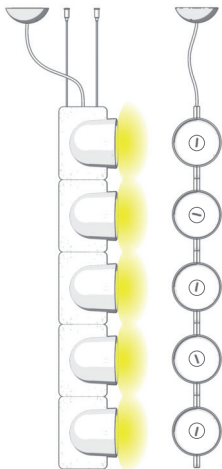

IGLOO
Studio Klass

FontanaArte

Classe II

IP20

cod. 4268GC/LED/1Down
cod. 4268GS/LED/1Down

cod. 4268GC/LED/4QD/Up
cod. 4268GC/LED/4QD/Down
cod. 4268GS/LED/4QD/Up
cod. 4268GS/LED/4QD/Down

Classe II

IP20

cod. 4268GC/LED/3Down
cod. 4268GS/LED/3Down
cod. 4268GC/LED/3Down/Up
cod. 4268GS/LED/3Down/Up

cod. 4268GC/LED/5Down
cod. 4268GS/LED/5Down
cod. 4268GC/LED/5Down/Up
cod. 4268GS/LED/5Down/Up

Classe II

IP20

cod. 4268GC/LED/5V
cod. 4268GS/LED/5V