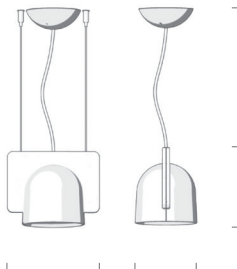

IGLOO
Studio Klass

FontanaArte

Classe II

IP20

cod. 4268GC/LED/1Down
cod. 4268GS/LED/1Down

cod. 4268GC/LED/4QD/Up
cod. 4268GC/LED/4QD/Down
cod. 4268GS/LED/4QD/Up
cod. 4268GS/LED/4QD/Down

Classe II

IP20

cod. 4268GC/LED/3Down
cod. 4268GS/LED/3Down
cod. 4268GC/LED/3Down/Up
cod. 4268GS/LED/3Down/Up

cod. 4268GC/LED/5Down
cod. 4268GS/LED/5Down
cod. 4268GC/LED/5Down/Up
cod. 4268GS/LED/5Down/Up

Classe II

IP20

cod. 4268GC/LED/5V
cod. 4268GS/LED/5V