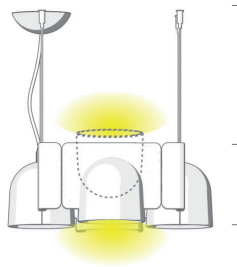

IGLOO
Studio Klass

FontanaArte

Classe II

IP20

cod. 4268GC/LED/1Down
cod. 4268GS/LED/1Down

cod. 4268GC/LED/4QD/Up
cod. 4268GC/LED/4QD/Down
cod. 4268GS/LED/4QD/Up
cod. 4268GS/LED/4QD/Down

Classe II

IP20

cod. 4268GC/LED/3Down
cod. 4268GS/LED/3Down
cod. 4268GC/LED/3Down/Up
cod. 4268GS/LED/3Down/Up

cod. 4268GC/LED/5Down
cod. 4268GS/LED/5Down
cod. 4268GC/LED/5Down/Up
cod. 4268GS/LED/5Down/Up

Classe II

IP20

cod. 4268GC/LED/5V
cod. 4268GS/LED/5V