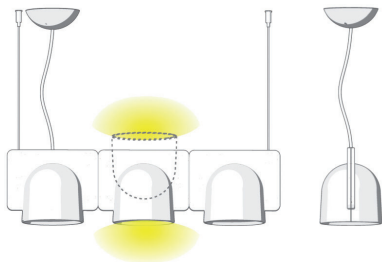

IGLOO
Studio Klass

FontanaArte

Classe II

IP20

cod. 4268GC/LED/1Down
cod. 4268GS/LED/1Down

cod. 4268GC/LED/4QD/Up
cod. 4268GC/LED/4QD/Down
cod. 4268GS/LED/4QD/Up
cod. 4268GS/LED/4QD/Down

Classe II

IP20

cod. 4268GC/LED/3Down
cod. 4268GS/LED/3Down
cod. 4268GC/LED/3Down/Up
cod. 4268GS/LED/3Down/Up

cod. 4268GC/LED/5Down
cod. 4268GS/LED/5Down
cod. 4268GC/LED/5Down/Up
cod. 4268GS/LED/5Down/Up

Classe II

IP20

cod. 4268GC/LED/5V
cod. 4268GS/LED/5V