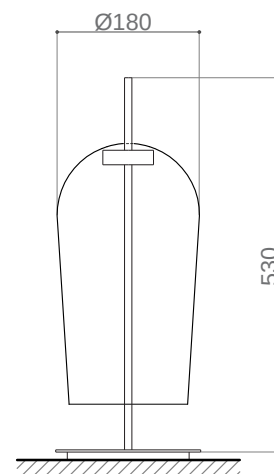

### DESCRIPTION

Table lamp with direct and reflected lights.

Environment: Indoor

Mounting: Table

Structure: Varnished black metal

Body: Metallized gold hand blown glass

Power supply cable: Coated fabric cable colour 46 SAGE

### CARATTERISTICHE TECNICHE

Light source: 7 watt, 24 Vdc LED module non replaceble (included)

Connection: with dimmable driver (included)

Cable lenght: 2,00 m standard - extensible on demand

Weight: 3,5 kg

dimensions in mm

**IP20**    **LED**

SYDNEY - MELBOURNE - GOLD COAST - PERTH - AUCKLAND  
G45, 76-84 WATERWAY DRIVE COOMERA, QLD, 4209, AUSTRALIA

Phone: +61 417 950 455

Email: [showroom@gineico.com](mailto:showroom@gineico.com)