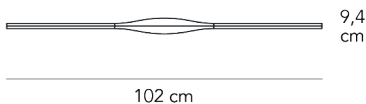

Wall lamp with indirect and dimmable light 1-10 V. Body made of glossy painted and die-cast aluminum. Integrated led. Apex can be installed horizontally or vertically.

**MADE IN**  
IT

**DIMMER**  
Dimmable

**CERTIFICATIONS**  

**COLOR**

**MATERIAL DESCRIPTION**  
metal

**COLOR DESCRIPTION SKU**  
white

**GROUP TENSION**  
Integrated Led

**ENERGY CLASS**  
A++ >> A

**RECOMMENDED SOURCE**  
LED 2x7W (3000K, CRI>80, 2x900Lm)