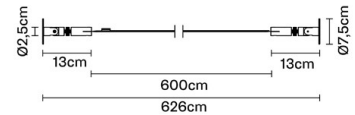

METRO

F49G0135

Technical Design

Dimensions

Description

Wall and ceiling lamp with stainless steel structure. The LED strip can be set up to create direct or indirect light. The strip can be cut to measure.

Voltage

24Vdc

Light source and alternative bulbs

LED 1x116W-
3000K
Cri 90+

Included accessories

LED strip
2 wall attachments
1 power connector
6m metal strip

Weight Lamp

Net: 1.5 kg

Packaging

Gross weight: 0 kg
Volume: 0 m³
Number of boxes: 1

Material

Stainless steel

Available structure colours

Polished stainless steel

Specs

IP20