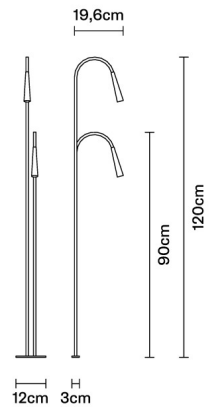

GIUNCO

F14C5114

Marc Sadler

Description

Floor lamp with two stands that are made of copper and brass diffusers.

Dimensions

Voltage

700mA

Available diffuser colours

 Brass

Available structure colours

 Satin-finish burnished

Weight Lamp

Net: 1.35 kg

Packaging

Gross weight: 2.58 kg
Volume: 0.035 m³
Number of boxes: 1