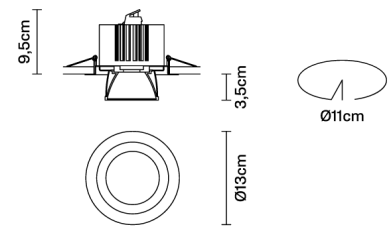

CLAQUE

F43F0101

Marc Sadler

Dimensions

Description

Downlight with white painted aluminium structure and black painted aluminium detail.

Voltage

220-240V

Available structure colours

White
 Other colours available

Included accessories

LED

In the same family

Weight Lamp

Net: 0.5 kg

Packaging

Gross weight: 0.59 kg
Volume: 0.004 m³
Number of boxes: 1

Specs

ERC IP40

SYDNEY - MELBOURNE - GOLD COAST - PERTH - AUCKLAND
G45, 76-84 WATERWAY DRIVE COOMERA, QLD, 4209, AUSTRALIA

Phone: +61 417 950 455

Email: showroom@gineico.com