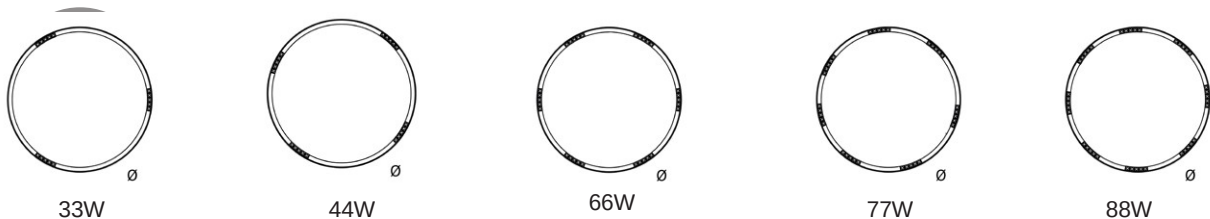

FILE FLEX CIRCLE SOSPENSIONE/SUSPENSION SPOT - 48V
LUCE DIRETTA DIRECT LIGHT

W	∅	Kg	lm product/beam 3000K			CODE
			20°	32°	50°	
33	500	2,4	3000	2793	2484	FXC21.9/##
44	800	3,8	4000	3724	3312	FXC22.9/##
66	1000	4,7	6000	5586	4968	FXC23.9/##
77	1200	5,8	7000	6517	5796	FXC24.9/##
88	1500	7,9	8000	7448	6624	FXC25.9/##

Da completare con rosone e alimentatore - To complete with canopy and power supply
Per le versioni D e D10 abbinare driver 48V ON/OFF. | For D and D10 version choice 48V on/off driver.

ROSONI DISPONIBILI AVAILABLE CANOPYS SEE P.43

DRIVER SEE P.447 **24V** **48V**