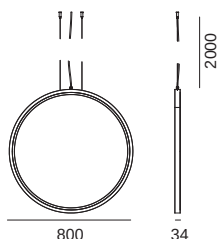

## COMPOSIZIONE CODICE: /##

HOW TO CREATE THE CODE: **F1000.827/01**

CODE

**F1000.8** ● — finishing /##

base code kelvin

**CIRCLE C50**

**CIRCLE C80**

LED