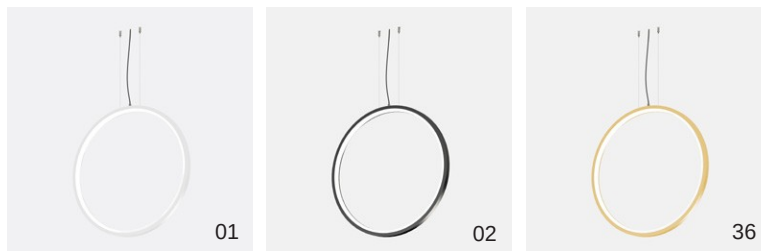

## COMPOSIZIONE CODICE: /##

HOW TO CREATE THE CODE: **F1000.827/01**

CODE

**F1000.8** ● — finishing /##

base code kelvin

**CIRCLE C50**

**CIRCLE C80**

LED