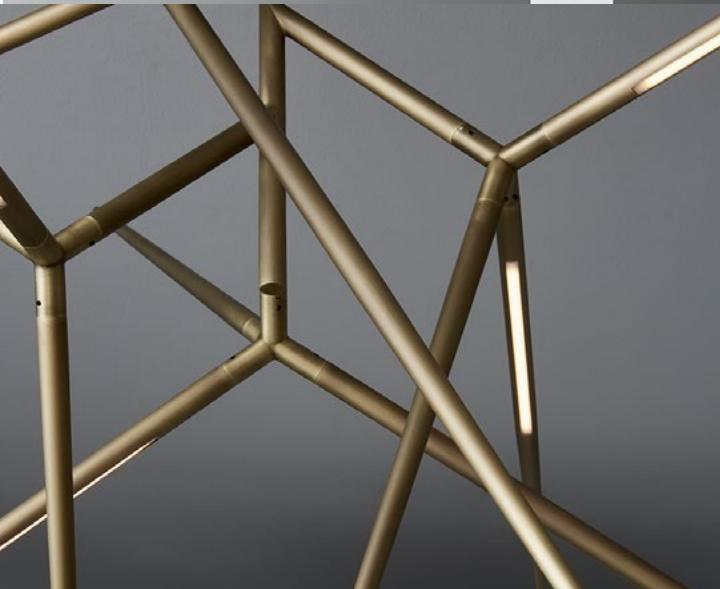

SPEAR CHANDELIER design Massimo Tonetto

Ceiling lamp with direct and indirect light. Metal structure with polished black nickel, matte black nickel or light burnished brass finish.

SPEAR CHANDELIER

Function	Ceiling
Location	Interior
Light Emission	Direct and indirect light
Light Source	LED strip 25W 2570lm 2700°K CRI80, Dimmable 0-10V
Rated Voltage	24 V
Frequency	50 - 60 Hz
Supply	Terminal block
Ballast	Dimmable ballast included

Certifications

UL/CE   IP20

Structure

M04 Polished black nickel
 M07 Matte black nickel
 M11 Light burnished brass

Package	Dimensions	Net Weight	Gross Weight
Structure	73×49,5×H.30,5cm	4kg	5kg
Arms	84×41×H.21,5cm	7kg	9kg
			0,18 m3

Dimensions