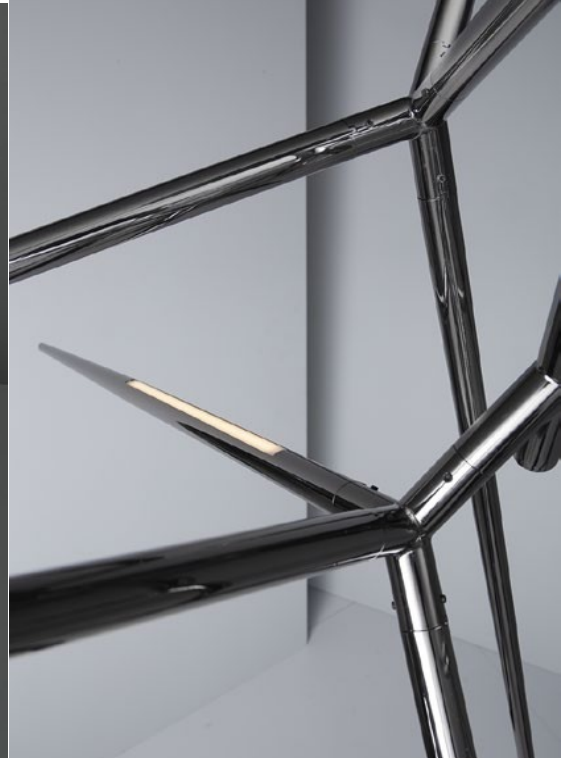

SPEAR CHANDELIER design Massimo Tonetto

Ceiling lamp with direct and indirect light. Metal structure with polished black nickel, matte black nickel or light burnished brass finish.

SPEAR CHANDELIER

Function	Ceiling
Location	Interior
Light Emission	Direct and indirect light
Light Source	LED strip 25W 2570lm 2700°K CRI80, Dimmable 0-10V
Rated Voltage	24 V
Frequency	50 - 60 Hz
Supply	Terminal block
Ballast	Dimmable ballast included

Certifications

UL/CE   IP20

Structure

M04 Polished black nickel
 M07 Matte black nickel
 M11 Light burnished brass

Package	Dimensions	Net Weight	Gross Weight
Structure	73×49,5×H.30,5cm	4kg	5kg
Arms	84×41×H.21,5cm	7kg	9kg
			0,18 m3

Dimensions