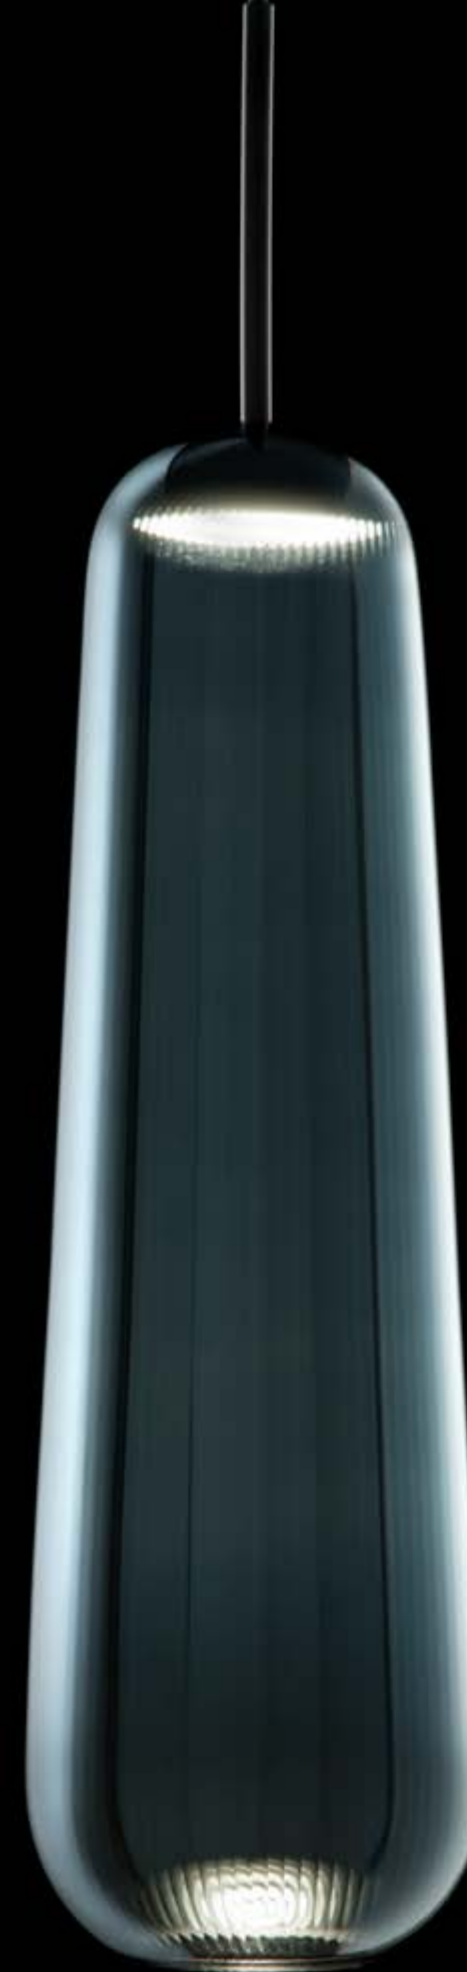

## API - MAAT - BES

THE SUSPENSION LAMPS THAT BEAR THE NAME OF ANCIENT DIVINITIES ARE MADE OF BLOWN GLASS CHARACTERIZED BY THIN LINES THAT CREATE A PLEATED EFFECT. IN EMERALD, SAPPHIRE, AMETHYST OR WHITE FROSTED COLORS, THEY ARE ALSO AVAILABLE IN TABLE VERSION.

API

Version with E27 socket

SUSPENSION LAMP

SAPPHIRE BLUE OR FROSTED  
HAND-BLOWN RULED GLASS SHAPE.

Glass dimension  $\varnothing$  14,5 cm, h . 49 cm.

Light source available:

- max 12 watt , 220 V LED (E27 socket).
- 7 watt , 24 Vdc LED module - 2700 K (melogranoblu patent)

Metal parts varnished Dark Grey. Electric cable 2 mt. length coated 09 Dark Grey.

Version with LED module

## SUSPENSION LAMP

EMERALD GREEN OR FROSTED  
HAND-BLOWN GLASS SHAPE.

Glass dimension  $\varnothing$  23 cm, h. 36 cm.

Light sources available:

- max 12 watt , 220 V LED (E27 socket).
- 7 watt , LED module - 2700 K (melogranoblu patent).