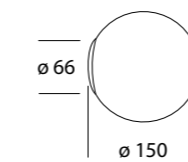

BIANCOLATTE APS

IP44

VERSIONE
TYPE

G9 LED
LED

POTENZA
POWER

1x7W*
8W

FLUSSO¹
FLUX¹

1x650lm*
800lm

CODICE/CODE

CCT 3000°K CRI>90	CCT 4000°K CRI>90	
	L027 ☐.G9	L027 ☐.N
L027 ☐.W	L027 ☐.W	L027 ☐.N

Altre versioni a richiesta | Other version on request

*Valore consigliato - sorgente luminosa non fornita | Suggested value - light source not supplied

¹Flusso luminoso nominale | Nominal luminous flux