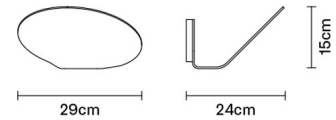

GLU

F31D0101

David Pellegrini & Francesca Mengato

Dimensions

Description

Wall lamp with opaque white painted aluminium structure.

Voltage

220-240V

Included accessories

LED

Weight Lamp

Net: 2.19 kg

Packaging

Gross weight: 2.19 kg
Volume: 0.018 m³
Number of boxes: 1

In the same family

Pendant