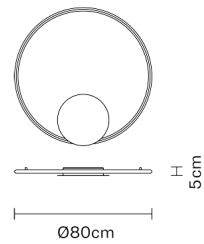

Dimensions

Voltage

220-240V

Dimmable LED

PUSH 1..10V

Material

Alluminio - Plastica

Light source and alternative bulbs