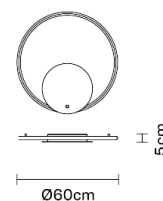

Dimensions

Voltage

220-240V

Light source and alternative bulbs

LED 1x45W-
3000K
Cri 90+

Included accessories

LED
Alimentatore elettronico dimmerabile
Kit emergenza 1h

Weight Lamp

Net: 2 kg

Packaging

Gross weight: 0 kg
Volume: 0 m³
Number of boxes: 1

Specs

IP40

Material

Alluminio - Plastica

Available diffuser colours

☐ White

Available structure colours

☐ White

☐ Other colours available