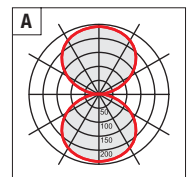

Tuttotondo 1200

Articolo Item	Colore struttura Structure color			W_{max}		LUMEN		LUMEN/W		
	AL	BI	NE							Codice Code
EL tuttotondo 1200 EL	77066	77061	77067	8x36	2G11	23200	IP20	⊕ 81	A	
DM tuttotondo 1200 DM	77086	77081	77087	8x36	2G11	23200	IP20	⊕ 81	A	
EM tuttotondo 1200 EM	70666	70661	70667	8x36	2G11	23200	IP20	⊕ 81	A	

Tuttotondo 1800

EL tuttotondo 1800 EL	77096	77091	77097	12x55	2G11	57600	IP20	⊕ 87	A
DM tuttotondo 1800 DM	77116	77111	77117	12x55	2G11	57600	IP20	⊕ 87	A
EM tuttotondo 1800 EM	70696	70691	70697	12x55	2G11	57600	IP20	⊕ 87	A

Colore struttura Structure color

AL RAL 9006 Alluminio Aluminium	BI RAL 9016 Bianco opaco Matt white	NE RAL 9005 Nero opaco Matt black

DM Dimmerabile PUSH/DALI
Dimmable PUSH/DALI (info page10)

EM Emergenza (SA) 1h di serie – 3h a richiesta
Emergency 1h standard – 3h on request