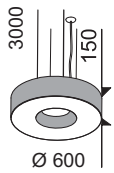

Colore struttura Structure color

Tuttotondo 600 RGB