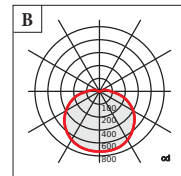

Colore struttura Structure color

Nuova versione New version

AL RAL 9006
Alluminio opaco *Aluminium matt*

NE RAL 9005
Nero opaco *Matt black*

BI RAL 9016
Bianco opaco *Matt white*

Led Equipaggiata con led 3000K - Equipped with led 3000K

Led Equipaggiata con led 4000K - Equipped with led 4000K

Led DM **Led DM** Dimmerabile PUSH/DALI
Dimmable PUSH/DALI (info paget0)

SYDNEY – MELBOURNE – GOLD COAST – PERTH – AUCKLAND
G45, 76-84 WATERWAY DRIVE COOMERA, QLD, 4209, AUSTRALIA

Phone: +61 417 950 455

Email: showroom@gineico.com

WWW.GINEICOLIGHTING.COM.AU