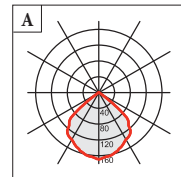

Colore struttura Structure color

Nuova versione New version

AL RAL 9006
Alluminio opaco *Aluminium matt*

NE RAL 9005
Nero opaco *Matt black*

BI RAL 9016
Bianco opaco *Matt white*

Led Equipaggiata con led 3000K - Equipped with led 3000K

Led Equipaggiata con led 4000K - Equipped with led 4000K

Led DM **Led DM** Dimmerabile PUSH/DALI
Dimmable PUSH/DALI (info paget0)

SYDNEY – MELBOURNE – GOLD COAST – PERTH – AUCKLAND
G45, 76-84 WATERWAY DRIVE COOMERA, QLD, 4209, AUSTRALIA

Phone: +61 417 950 455

Email: showroom@gineico.com

WWW.GINEICOLIGHTING.COM.AU