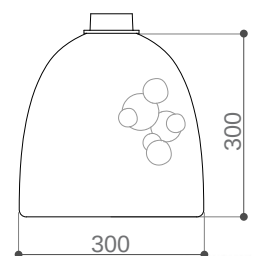

Mounting: Table

Structure: Brushed brass

Body: Transparent hand blown glass

Power supply cable: Coated fabric cable covered with metallic mesh cord

TECHNICAL FEATURES

Light source: 8 watt, 24 Vdc, 2800 K LED module not replaceable (included)

Connection: with dimmable driver (included)

Cable lenght: 2,00 m standard - extensible on demand

Weight: 2 kg

dimensions in mm

IP20

LED

SYDNEY – MELBOURNE – GOLD COAST – PERTH – AUCKLAND
G45, 76-84 WATERWAY DRIVE COOMERA, QLD, 4209, AUSTRALIA