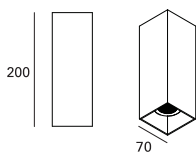

I-PIPEDI Q GU10 SOFFITTO

I-PIPEDI Q GU10 CEILING

GU10 LED W	Dim.	H	CODE	Col.
50	70x70	120	PPQ20	/01 /02 /60 /99

I-PIPEDI Q GU10 MONOEMISSIONE PARETE

I-PIPEDI Q GU10 WALL - MOUNTED MONOEMISSION

GU10 LED W	Dim.	H	CODE	Col.
50	70x70	120	PPQ11	/01 /02 /60 /99

I-PIPEDI Q G10 PARETE BIEMISSIONE

I-PIPEDI Q GU10 WALL - MOUNTED DOUBLE EMISSION

GU10 LED W	Dim.	H	CODE	Col.
2x50	70x70	200	PPQ12	/01 /02 /60 /99

I-PIPEDI Q G9 BIEMISSIONE PARETE

I-PIPEDI Q G9 WALL - MOUNTED DOUBLE EMISSION