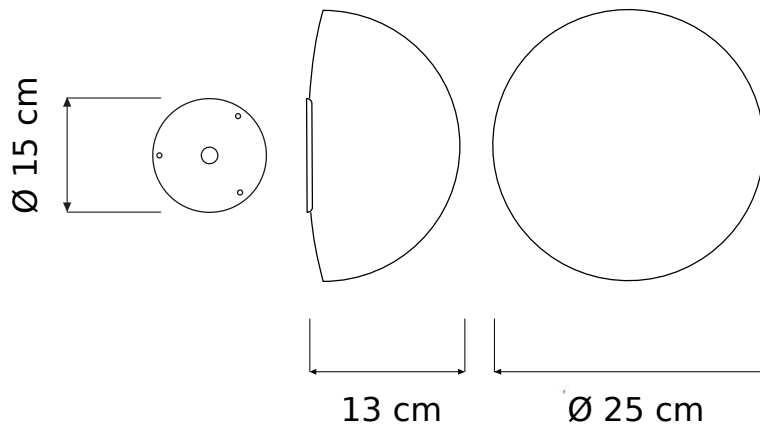

Button out (Ø 25 cm) max 40W | E14 (230V) - E12 (120V)

LED bulbs compatible | rec. LED 8W

IP 65

Led color temperature recommended:
neutral white 4200 °K / warm white 2700 °K

MATERIALS

Nebulite (fiberglass), laprene

COLOR

white

red

orange

turquoise

blue

magenta

BULBS ARE NOT INCLUDED.

SYDNEY - MELBOURNE - GOLD COAST - PERTH - AUCKLAND
G45, 76-84 WATERWAY DRIVE COOMERA, QLD, 4209, AUSTRALIA

Phone: +61 417 950 455

Email: showroom@gineico.com

WWW.GINEICOLIGHTING.COM.AU