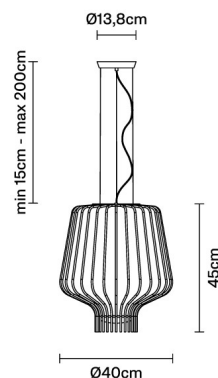

SAYA

F47A0900

Gio Minelli & Marco Fossati

Description

Pendant lamp with transparent blown glass diffuser with rust-plated metal structure.

Dimensions

Voltage

220-240V

Socket

1xE27

Material

Glass - Metal

Light source and alternative bulbs

cod. **A10231C01**

E27 1x22W - LED
Max Watt. 150W

Available diffuser colours

Weight Lamp

Net: 0 kg

Packaging

Gross weight: 0 kg
Volume: 0 m³
Number of boxes: 2

Specs

ERC IP20

SYDNEY - MELBOURNE - GOLD COAST - PERTH - AUCKLAND
G45, 76-84 WATERWAY DRIVE COOMERA, QLD, 4209, AUSTRALIA

Phone: +61 417 950 455