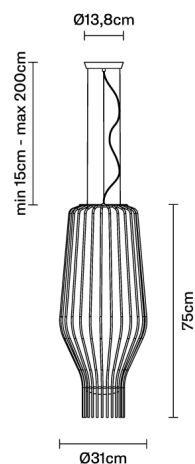

Dimensions