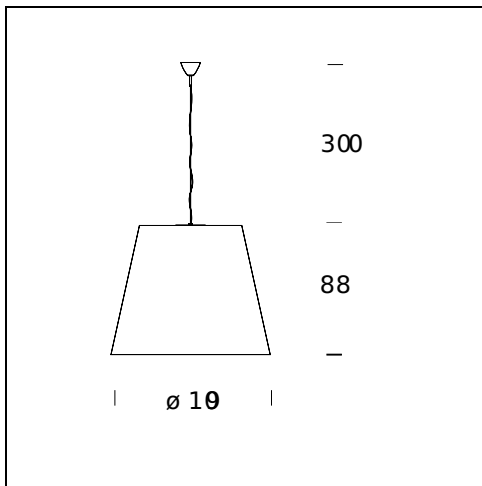

CODE: 5444/000BI

DIMENSIONS: 32 x 29 + 400 cm

MATERIALS: Polyethylene

COLORS

○ White

BULB: 1x100W (HA) Eco Saver E27 or 1x20W (FL) E27

POWER CORD: Red - Length 400 cm

CERTIFICATIONS AND SYMBOLS:

CE IP20

MODEL NAME: Amax

CODE: 5444/00BI

DIMENSIONS: Ø 47 x 44 + 400 cm

MATERIALS: Polyethylene

COLORS

○ White

BULB: 1x150W (HA) Eco Saver E27 or 1x20W (FL) E27

POWER CORD: Red - Length 400 cm

CERTIFICATIONS AND SYMBOLS:

MODEL NAME: Amax

CODE: 5444/0BI

DIMENSIONS: Ø 82 x 66 + 300 cm

MATERIALS: Polyethylene

COLORS

○ White

BULB: 3x100W (HA) Eco Saver or 3x20W (FL) E27

POWER CORD: Red - Length 300 cm

CERTIFICATIONS AND SYMBOLS:

MODEL NAME: Amax

CODE: 5444BI

DIMENSIONS: Ø 109 x 88 + 300 cm

MATERIALS: Polyethylene

COLORS