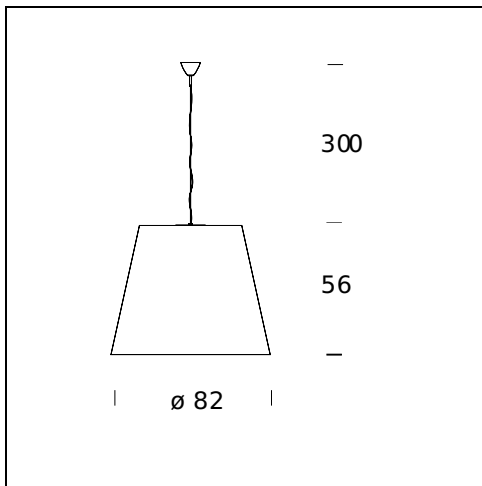

CODE: 5444/000BI

DIMENSIONS: 32 x 29 + 400 cm

MATERIALS: Polyethylene

COLORS

○ White

BULB: 1x100W (HA) Eco Saver E27 or 1x20W (FL) E27

POWER CORD: Red - Length 400 cm

CERTIFICATIONS AND SYMBOLS:

CE IP20

MODEL NAME: Amax

CODE: 5444/00BI

DIMENSIONS: Ø 47 x 44 + 400 cm

MATERIALS: Polyethylene

COLORS

○ White

BULB: 1x150W (HA) Eco Saver E27 or 1x20W (FL) E27

POWER CORD: Red - Length 400 cm

CERTIFICATIONS AND SYMBOLS:

MODEL NAME: Amax

CODE: 5444/0BI

DIMENSIONS: Ø 82 x 66 + 300 cm

MATERIALS: Polyethylene

COLORS

○ White

BULB: 3x100W (HA) Eco Saver or 3x20W (FL) E27

POWER CORD: Red - Length 300 cm

CERTIFICATIONS AND SYMBOLS:

MODEL NAME: Amax

CODE: 5444BI

DIMENSIONS: Ø 109 x 88 + 300 cm

MATERIALS: Polyethylene

COLORS