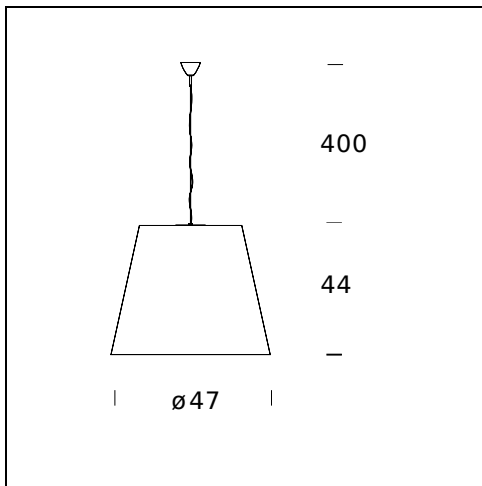

CODE: 5444/000BI

DIMENSIONS: 32 x 29 + 400 cm

MATERIALS: Polyethylene

COLORS

○ White

BULB: 1x100W (HA) Eco Saver E27 or 1x20W (FL) E27

POWER CORD: Red - Length 400 cm

CERTIFICATIONS AND SYMBOLS:

CE IP20

MODEL NAME: Amax

CODE: 5444/00BI

DIMENSIONS: Ø 47 x 44 + 400 cm

MATERIALS: Polyethylene

COLORS

○ White

BULB: 1x150W (HA) Eco Saver E27 or 1x20W (FL) E27

POWER CORD: Red - Length 400 cm

CERTIFICATIONS AND SYMBOLS:

MODEL NAME: Amax

CODE: 5444/0BI

DIMENSIONS: Ø 82 x 66 + 300 cm

MATERIALS: Polyethylene

COLORS

○ White

BULB: 3x100W (HA) Eco Saver or 3x20W (FL) E27

POWER CORD: Red - Length 300 cm

CERTIFICATIONS AND SYMBOLS:

MODEL NAME: Amax

CODE: 5444BI

DIMENSIONS: Ø 109 x 88 + 300 cm

MATERIALS: Polyethylene

COLORS