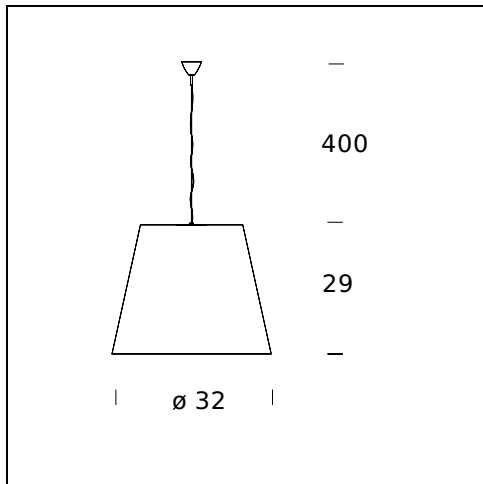

TECHNICAL SHEET

Suspension lamp. Chromed metal frame. Polyethylene diffuser in white. Steel suspension cable. Transparent power cable. Available on request with metallic grey or gold diffuser.

MODEL NAME: Amax

CODE: 5444/000BI

DIMENSIONS: 32 x 29 + 400 cm

MATERIALS: Polyethylene

COLORS

○ White

BULB: 1x100W (HA) Eco Saver E27 or 1x20W (FL) E27

POWER CORD: Red - Length 400 cm

CERTIFICATIONS AND SYMBOLS:

CE IP20