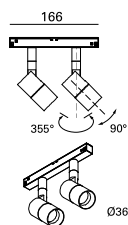

2T26 TRACK
STANDARD TRACK

ARRETRATO
DEEP RECESSED TRACK

LED 48V		W			ømm	Hmm	L.mm	lm product/beam 3000K	27°	CODE	Col.
2	x 6,2	26	85	166	1142					FS551	.9 ● ● ● ●
A	Version (optional)	Deep recessed track	Kelvin	Beam	Dimmable (optional)						
			27 2700K	F 27°	D Dali						
			30 3000K								
			40 4000K								

2T36 TRACK
STANDARD TRACK

ARRETRATO
DEEP RECESSED TRACK

LED 48V		W			ømm	Hmm	L.mm	lm product/beam 3000K	19°	28°	18°x38°	CODE	Col.
2	x 8,7	36	92	166	1330	1390	1016					FS552	.9 ● ● ● ●
A	Version (optional)	Deep recessed track	Kelvin	Beam	Dimmable (optional)								
			27 2700K	S 19°	D Dali								
			30 3000K	F 28°									
			40 4000K	Z 18°x38°