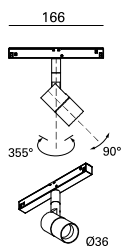

GINEICO

FOCUS MINI TRACK 24/48V

LED 24V e 48V		Im product/beam 3000K			CODE	Col.
W	ømm	Hmm	L.mm	27°		
5,7	26	85	166	571	FS501	Col. /01 /02 /03

Version (optional)	Kelvin	Beam	Dimmable (optional)
A Deep recessed track	27 2700K 30 3000K 40 4000K	F 27°	D Dali

ARRETRATO
DEEP RECESSED TRACK

LED 24V e 48V		Im product/beam 3000K			CODE	Col.
W	ømm	Hmm	L.mm	19° 25° 18°x38°		
8	36	92	166	665 695 508	FS502	Col. /01 /02 /03

Version (optional)	Kelvin	Beam	Dimmable (optional)
A Deep recessed track	27 2700K 30 3000K 40 4000K	S 19° F 25° Z 18°x38°	D Dali

LED 48V		Im product/beam 3000K			CODE	Col.
W	ømm	Hmm	L.mm	27° 46°		
12,7	55	138	166	1285 1289	FS503	Col. /01 /02 /03
18,5	55	138	166	1575 1579		

Version (optional)	Kelvin	Beam	Dimmable (optional)
A Deep recessed track	27 2700K 30 3000K 40 4000K	F 27° W 46°	D Dali

Accessori - accessories: L055#A: Anello ø55 + lente - lens with ring ø55

PROJECTORS

SYDNEY - MELBOURNE - GOLD COAST - PERTH - AUCKLAND
G45, 76-84 WATERWAY DRIVE COOMERA, QLD, 4209, AUSTRALIA

Phone: +61 417 950 455

Email: showroom@gineico.com

WWW.GINEICOLIGHTING.COM.AU