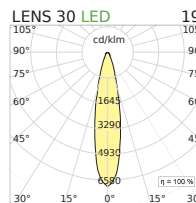

2T26 TRACK
STANDARD TRACK

ARRETRATO
DEEP RECESSED TRACK

LED 48V		W			ømm	Hmm	L.mm	lm product/beam 3000K	27°	CODE	Col.
2	x 6,2	26	85	166	1142					FS551	.9 ● ● ● ●
A	Version (optional)	Deep recessed track	Kelvin	Beam	Dimmable (optional)						
			27 2700K	F 27°	D Dali						
			30 3000K								
			40 4000K								

2T36 TRACK
STANDARD TRACK

ARRETRATO
DEEP RECESSED TRACK

LED 48V		W			ømm	Hmm	L.mm	lm product/beam 3000K	19°	28°	18°x38°	CODE	Col.
2	x 8,7	36	92	166	1330	1390	1016					FS552	.9 ● ● ● ●
A	Version (optional)	Deep recessed track	Kelvin	Beam	Dimmable (optional)								
			27 2700K	S 19°	D Dali								
			30 3000K	F 28°									
			40 4000K	Z 18°x38°									

FOCUS 36