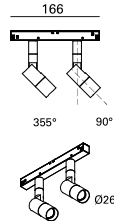

Email: showroom@gineico.com

WWW.GINEICOLIGHTING.COM.AU

2T26 TRACK
STANDARD TRACK

ARRETRATO
DEEP RECESSED TRACK

LED 48V		W			ømm	Hmm	L.mm	lm product/beam 3000K	27°	CODE	Col.
2	x 6,2	26	85	166	1142					FS551	.9 ● ● ● ●
A	Version (optional)	Deep recessed track	Kelvin	Beam	Dimmable (optional)						
			27 2700K	F 27°	D Dali						
			30 3000K								
			40 4000K								