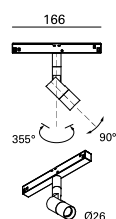

GINEICO

FOCUS MINI TRACK 24/48V

ARRETRATO
DEEP RECESSED TRACK

LED 24V e 48V		Im product/beam 3000K			CODE	Col.
W	ømm	Hmm	L.mm	27°		
5,7	26	85	166	571	FS501	Col. /01 /02 /03

Version (optional)	Kelvin	Beam	Dimmable (optional)
A Deep recessed track	27 2700K 30 3000K 40 4000K	F 27°	D Dali

LED 24V e 48V		Im product/beam 3000K			CODE	Col.
W	ømm	Hmm	L.mm	19° 25° 18°x38°		
8	36	92	166	665 695 508	FS502	Col. /01 /02 /03

Version (optional)	Kelvin	Beam	Dimmable (optional)
A Deep recessed track	27 2700K 30 3000K 40 4000K	S 19° F 25° Z 18°x38°	D Dali

LED 48V		Im product/beam 3000K			CODE	Col.
W	ømm	Hmm	L.mm	27° 46°		
12,7	55	138	166	1285 1289	FS503	Col. /01 /02 /03
18,5	55	138	166	1575 1579		

Version (optional)	Kelvin	Beam	Dimmable (optional)
A Deep recessed track	27 2700K 30 3000K 40 4000K	F 27° W 46°	D Dali

Accessori - accessories: L055#A: Anello ø55 + lente - lens with ring ø55

PROJECTORS

SYDNEY - MELBOURNE - GOLD COAST - PERTH - AUCKLAND
G45, 76-84 WATERWAY DRIVE COOMERA, QLD, 4209, AUSTRALIA

Phone: +61 417 950 455

Email: showroom@gineico.com

WWW.GINEICOLIGHTING.COM.AU