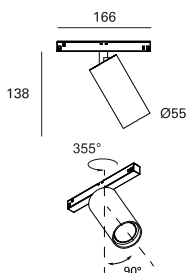

ARRETRATO
DEEP RECESSED TRACK

LED 48V		Im product/beam 3000K			CODE	Col.
W	ømm	Hmm	L.mm	27° 46°		
12,7	55	138	166	1285 1289	FS503	Col. /01 /02 /03
18,5	55	138	166	1575 1579		

Version (optional)	Kelvin	Beam	Dimmable (optional)
A Deep recessed track	27 2700K 30 3000K 40 4000K	F 27° W 46°	D Dali

Accessori - accessories: L055#A: Anello ø55 + lente - lens with ring ø55

PROJECTORS