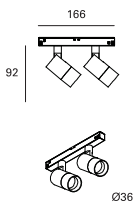

2T26 TRACK
STANDARD TRACK

ARRETRATO
DEEP RECESSED TRACK

LED 48V		W			ømm	Hmm	L.mm	lm product/beam 3000K	27°	CODE	Col.
2	x 6,2	26	85	166	1142					FS551	.9 ● ● ● ●
A	Version (optional)	Deep recessed track	Kelvin	Beam	Dimmable (optional)						
			27 2700K	F 27°	D Dali						
			30 3000K								
			40 4000K								

2T36 TRACK
STANDARD TRACK

ARRETRATO
DEEP RECESSED TRACK

LED 48V		W			ømm	Hmm	L.mm	lm product/beam 3000K	19°	28°	18°x38°	CODE	Col.
2	x 8,7	36	92	166	1330	1390	1016					FS552	.9 ● ● ● ●
A	Version (optional)	Deep recessed track	Kelvin	Beam	Dimmable (optional)								
			27 2700K	S 19°	D Dali								
			30 3000K	F 28°									
			40 4000K	Z 18°x38°