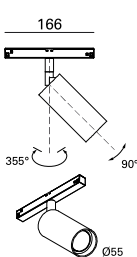

ARRETRATO
DEEP RECESSED TRACK

LED 48V		Im product/beam 3000K			CODE	Col.
W	ømm	Hmm	L.mm	27° 46°		
12,7	55	138	166	1285 1289	FS503	Col. /01 /02 /03
18,5	55	138	166	1575 1579		

Version (optional)	Kelvin	Beam	Dimmable (optional)
A Deep recessed track	27 2700K 30 3000K 40 4000K	F 27° W 46°	D Dali

Accessori - accessories: L055#A: Anello ø55 + lente - lens with ring ø55

PROJECTORS