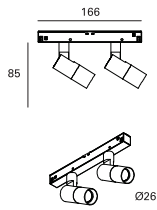

Email: showroom@gineico.com

WWW.GINEICOLIGHTING.COM.AU

2T26 TRACK
STANDARD TRACK

ARRETRATO
DEEP RECESSED TRACK

LED 48V		W			ømm	Hmm	L.mm	lm product/beam 3000K	27°	CODE	Col.
2	x 6,2	26	85	166	1142					FS551	.9 ● ● ● ●
A	Version (optional)	Deep recessed track	Kelvin	Beam	Dimmable (optional)						
			27 2700K	F 27°	D Dali						
			30 3000K								
			40 4000K								