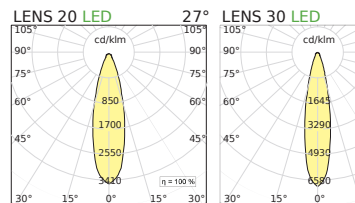

LED 48V		W			ømm	Hmm	L.mm	lm product/beam 3000K	19°	28°	18°x38°	CODE	Col.
2	x 8,7	36	92	166	1330	1390	1016					FS552	.9 ● ● ● ●
A	Version (optional)	Deep recessed track	Kelvin	Beam	Dimmable (optional)								
			27 2700K	S 19°	D Dali								
			30 3000K	F 28°									
			40 4000K	Z 18°x38°									

FOCUS 26

FOCUS 36