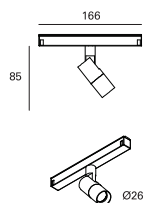

GINEICO

FOCUS MINI TRACK 24/48V

ARRETRATO
DEEP RECESSED TRACK

LED 24V e 48V		Im product/beam 3000K			CODE	Col.
W	ømm	Hmm	L.mm	27°		
5,7	26	85	166	571	FS501	Col. /01 /02 /03

Version (optional)	Kelvin	Beam	Dimmable (optional)
A Deep recessed track	27 2700K 30 3000K 40 4000K	F 27°	D Dali

LED 24V e 48V		Im product/beam 3000K			CODE	Col.
W	ømm	Hmm	L.mm	19° 25° 18°x38°		
8	36	92	166	665 695 508	FS502	Col. /01 /02 /03

Version (optional)	Kelvin	Beam	Dimmable (optional)
A Deep recessed track	27 2700K 30 3000K 40 4000K	S 19° F 25° Z 18°x38°	D Dali

LED 48V		Im product/beam 3000K			CODE	Col.
W	ømm	Hmm	L.mm	27° 46°		
12,7	55	138	166	1285 1289	FS503	Col. /01 /02 /03
18,5	55	138	166	1575 1579		

Version (optional)	Kelvin	Beam	Dimmable (optional)
A Deep recessed track	27 2700K 30 3000K 40 4000K	F 27° W 46°	D Dali

Accessori - accessories: L055#A: Anello ø55 + lente - lens with ring ø55

PROJECTORS

SYDNEY - MELBOURNE - GOLD COAST - PERTH - AUCKLAND
G45, 76-84 WATERWAY DRIVE COOMERA, QLD, 4209, AUSTRALIA

Phone: +61 417 950 455

Email: showroom@gineico.com

WWW.GINEICOLIGHTING.COM.AU