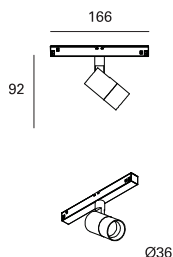

ARRETRATO
DEEP RECESSED TRACK

LED 24V e 48V		Im product/beam 3000K			CODE	Col.
W	ømm	Hmm	L.mm	19° 25° 18°x38°		
8	36	92	166	665 695 508	FS502	Col. /01 /02 /03

Version (optional)	Kelvin	Beam	Dimmable (optional)
A Deep recessed track	27 2700K 30 3000K 40 4000K	S 19° F 25° Z 18°x38°	D Dali