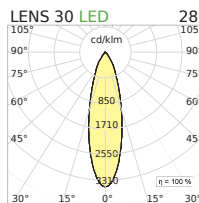

2T26 TRACK
STANDARD TRACK

ARRETRATO
DEEP RECESSED TRACK

LED 48V		W			ømm	Hmm	L.mm	lm product/beam 3000K	27°	CODE	Col.
2	x 6,2	26	85	166	1142					FS551	.9 ● ● ● ●
A	Version (optional)	Deep recessed track	Kelvin	Beam	Dimmable (optional)						
			27 2700K	F 27°	D Dali						
			30 3000K								
			40 4000K								

2T36 TRACK
STANDARD TRACK

ARRETRATO
DEEP RECESSED TRACK

LED 48V		W			ømm	Hmm	L.mm	lm product/beam 3000K	19°	28°	18°x38°	CODE	Col.
2	x 8,7	36	92	166	1330	1390	1016					FS552	.9 ● ● ● ●
A	Version (optional)	Deep recessed track	Kelvin	Beam	Dimmable (optional)								
			27 2700K	S 19°	D Dali								
			30 3000K	F 28°									
			40 4000K	Z 18°x38°									

FOCUS 36