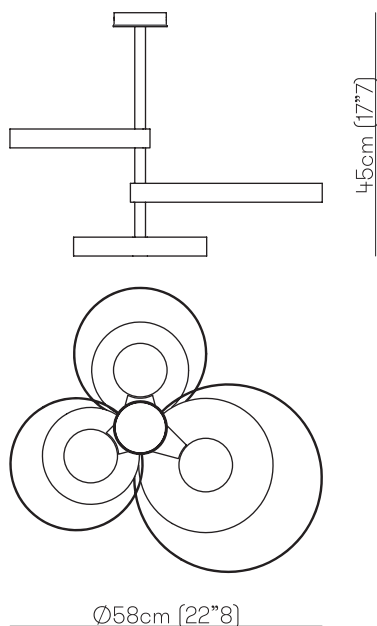

VENICEM

italy

CIRCLE CEILING design Massimo Tonetto

Ceiling lamp with indirect light. Light burnished brass rings and matte black nickel structure.

VENICEM

italy

CIRCLE CEILING

Function	Ceiling
Location	Interior
Light Emission	Indirect light
Light Source	3×17W 1500lm 2700°K CRI90 Dimmable for DC Analog Dimmer 1-10V
Rated Voltage	110 - 120 V / 220 - 240 V
Frequency	50 - 60 Hz
Supply	Terminal block

Certifications

UL/C_{WRED} CE   IP20

Structure

M11 Light burnished brass
+ M07 Matte black nickel

Package	Dimensions	Net Weight	Gross Weight	Total vol.
	70×70×H.55cm [27"5×27"5×H.21"6]	8kg	10kg	0,26 m ³

Dimensions