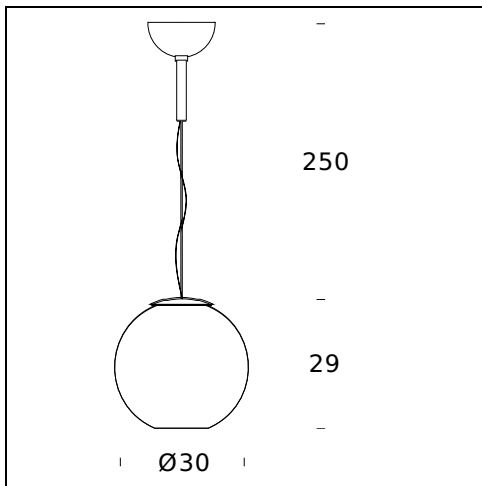

TECHNICAL SHEET

Hanging lamp. Blown glass globe, silver metallic or copper. Reflector in anodized aluminum. Clear power cable.

MODEL NAME: Globo di Luce

CODE: 3644/0..

DIMENSIONS: Ø 20 x 19 + 250 cm

MATERIALS: Glass

COLORS

- Chrome-Plated
- Copper

BULB: 1×40W (HA) E14 PAR16

POWER CORD: Transparent - Length 250 cm

CERTIFICATIONS AND SYMBOLS:

MODEL NAME: Globo di Luce

CODE: 3644..

DIMENSIONS: Ø 30 x 29 + 250 cm

MATERIALS: Glass

COLORS

- Chrome-Plated
- Copper

BULB: 1x60W (HA) Eco Saver G9

POWER CORD: Transparent - Length 250 cm

CERTIFICATIONS AND SYMBOLS:

MODEL NAME: Globo di Luce

CODE: 3644/1..

DIMENSIONS: Ø 45 x 53 + 250 cm

MATERIALS: Glass

COLORS

- Chrome-Plated
- Copper

BULB: 1x150W (HA) Eco Saver E27

POWER CORD: Transparent - Length 250 cm

CERTIFICATIONS AND SYMBOLS:

Subject to technical modifications and modifications to content