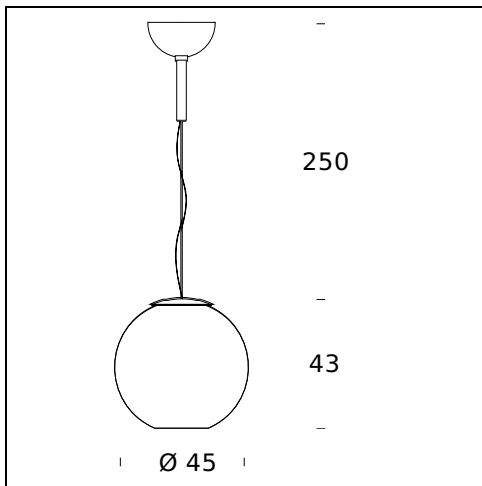

TECHNICAL SHEET

Hanging lamp. Blown glass globe, silver metallic or copper. Reflector in anodized aluminum. Clear power cable.

MODEL NAME: Globo di Luce

CODE: 3644/0..

DIMENSIONS: Ø 20 x 19 + 250 cm

MATERIALS: Glass

COLORS

- Chrome-Plated
- Copper

BULB: 1×40W (HA) E14 PAR16

POWER CORD: Transparent - Length 250 cm

CERTIFICATIONS AND SYMBOLS:

MODEL NAME: Globo di Luce

CODE: 3644..

DIMENSIONS: Ø 30 x 29 + 250 cm

MATERIALS: Glass

COLORS

- Chrome-Plated
- Copper

BULB: 1x60W (HA) Eco Saver G9

POWER CORD: Transparent - Length 250 cm

CERTIFICATIONS AND SYMBOLS:

MODEL NAME: Globo di Luce

CODE: 3644/1..

DIMENSIONS: Ø 45 x 53 + 250 cm

MATERIALS: Glass

COLORS

- Chrome-Plated
- Copper

BULB: 1x150W (HA) Eco Saver E27

POWER CORD: Transparent - Length 250 cm

CERTIFICATIONS AND SYMBOLS:

Subject to technical modifications and modifications to content