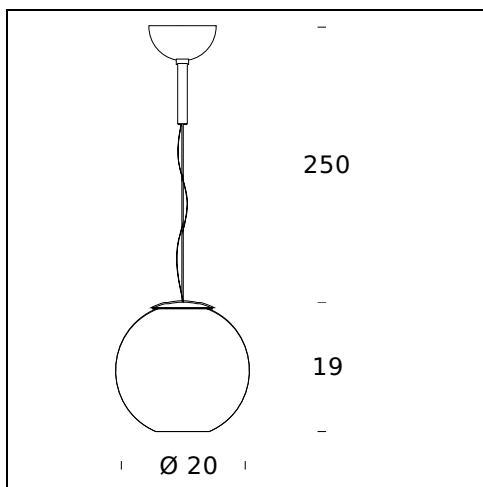

TECHNICAL SHEET

Hanging lamp. Blown glass globe, silver metallic or copper. Reflector in anodized aluminum. Clear power cable.

MODEL NAME: Globo di Luce

CODE: 3644/0..

DIMENSIONS: Ø 20 x 19 + 250 cm

MATERIALS: Glass

COLORS

- Chrome-Plated
- Copper

BULB: 1×40W (HA) E14 PAR16

POWER CORD: Transparent - Length 250 cm

CERTIFICATIONS AND SYMBOLS:

MODEL NAME: Globo di Luce

CODE: 3644..

DIMENSIONS: Ø 30 x 29 + 250 cm

MATERIALS: Glass

COLORS

- Chrome-Plated
- Copper

BULB: 1x60W (HA) Eco Saver G9

POWER CORD: Transparent - Length 250 cm

CERTIFICATIONS AND SYMBOLS:

MODEL NAME: Globo di Luce

CODE: 3644/1..

DIMENSIONS: Ø 45 x 53 + 250 cm

MATERIALS: Glass

COLORS

- Chrome-Plated
- Copper

BULB: 1x150W (HA) Eco Saver E27

POWER CORD: Transparent - Length 250 cm

CERTIFICATIONS AND SYMBOLS:

Subject to technical modifications and modifications to content