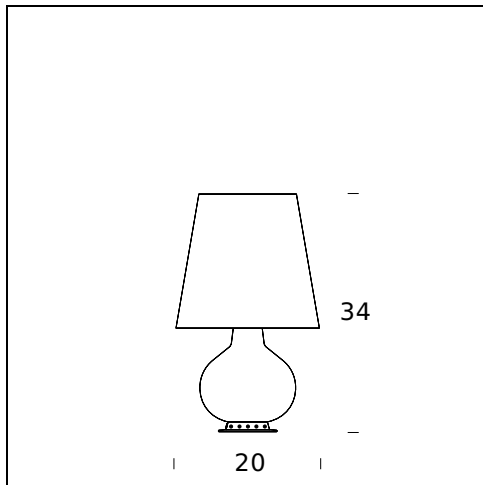

TECHNICAL SHEET

Table lamp with dual or triple controls. Metal frame finish. Shade and base in frosted blown glass. Black power cable, plug and switch.

MODEL NAME: Fontana

CODE: F185300125..NE

DIMENSIONS: Ø 20 x 34 cm

MATERIALS: Glass

COLORS

- Black
- Light Grey
- Purple Amethyst

BULB: LED 1x21W E27 (2700K, 2500Lm) + LED 2x4W G9 (2700K, 2x400Lm) or HA 1x100W E27 (2900K, 1800Lm) + HA 2x30W G9 (2700K, 2x405Lm)

PLUG: Black

POWER CORD: Black

CERTIFICATIONS AND SYMBOLS: