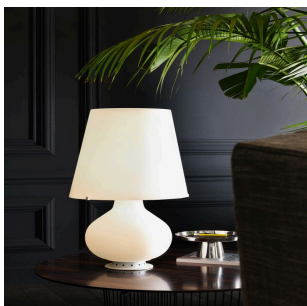

RELATED PRODUCTS

FONTANA (LED)

Table Lamp