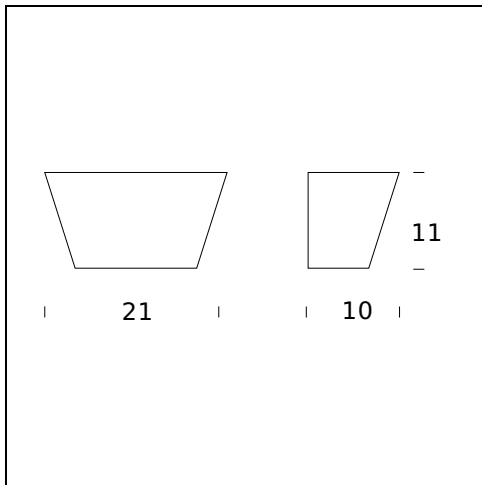

TECHNICAL SHEET

Wall lamp. Nickel-plated metal frame. Diffuser laminated glass. Tempered, sandblasted glass bottom cover.

MODEL NAME: Ananas

CODE: M3304+V3290..

DIMENSIONS: 21 x 10 x 11 cm

MATERIALS: Glass

COLORS

○ White

BULB: 1x48W (HA) Eco Saver R7s/80

CERTIFICATIONS AND SYMBOLS:

MODEL NAME: Ananas

CODE: M3304/1+V3290/1..

DIMENSIONS: 26 x 13 x 13 cm

MATERIALS: Glass