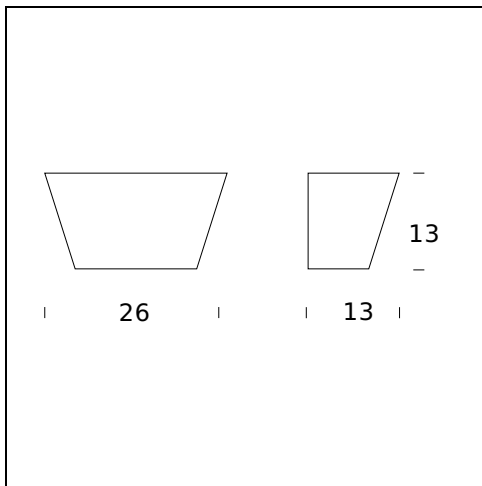

TECHNICAL SHEET

Wall lamp. Nickel-plated metal frame. Diffuser laminated glass. Tempered, sandblasted glass bottom cover.

MODEL NAME: Ananas

CODE: M3304+V3290..

DIMENSIONS: 21 x 10 x 11 cm

MATERIALS: Glass

COLORS

○ White

BULB: 1x48W (HA) Eco Saver R7s/80

CERTIFICATIONS AND SYMBOLS:

MODEL NAME: Ananas

CODE: M3304/1+V3290/1..

DIMENSIONS: 26 x 13 x 13 cm

MATERIALS: Glass