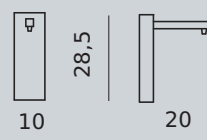

SUPPORTO A PARETE BASE RETTANGOLARE
RECTANGULAR WALL SUPPORT
AP.RT