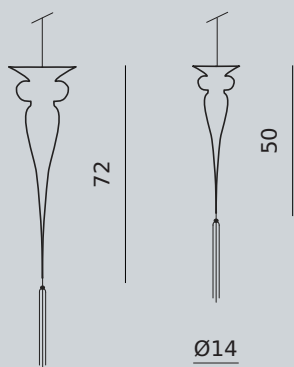

TURANDOT

LAMPADA A SOSPENSIONE IN VETRO SOFFIATO RIGATO TRASPARENTE O SATINATO, CON PASSAMANERIA LUNGH. 40 CM INCLUSA. UTILIZZABILE ANCHE CON SUPPORTI DA PARETE E DA TERRA.

HANGING LAMP, RULED HAND BLOWN GLASS TRANSPARENT OR FROSTED WITH 40 CM. LENGHT TASSEL INCLUDED. ALSO AVAILABLE WITH WALL AND FLOOR SUPPORT.

$\varnothing 16$

HA.TUL.

$\varnothing 14$

HA.TUS.

CHANDELIER STRUCTURES

LAMPADARI A 8, 10 E 12 LUCI CON STRUTTURA IN LEGNO LACCATO E DECORATA IN COLORI A SCELTA.

MODELLO E DIMENSIONE DEI VETRI A SCELTA. PASSAMANERIA LUNGH. 40 CM O 70 CM INCLUSA.

CHANDELIERS STRUCTURE 8, 10 E 12 LAMPS, LACQUERED WOOD STRUCTURE ON REQUESTED COLOURS.

DIFFERENT HANGING LAMPS IN VARIOUS SHAPES ARE AVAILABLE. 40 CM OR 70 CM TASSEL INCLUDED.

8 LAMPADE / LAMPS

plafoniera / top Ø28 cm
distanziatore tondo
round spacer Ø70 cm

TOP 80

Ø 80 cm
max 8 lampade grandi
max 8 large size glasses

TOP 120

Ø 120 cm
max 12 lampade grandi
max 12 large size glasses

TOP 150

Ø 150 cm
max 15 lampade grandi
max 15 large size glasses

WOODEN ACCESSORIES