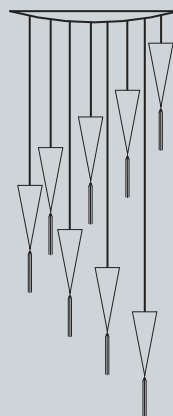

TURANDOT

LAMPADA A SOSPENSIONE IN VETRO SOFFIATO RIGATO TRASPARENTE O SATINATO, CON PASSAMANERIA LUNGH. 40 CM INCLUSA. UTILIZZABILE ANCHE CON SUPPORTI DA PARETE E DA TERRA.

HANGING LAMP, RULED HAND BLOWN GLASS TRANSPARENT OR FROSTED WITH 40 CM. LENGHT TASSEL INCLUDED. ALSO AVAILABLE WITH WALL AND FLOOR SUPPORT.

CHANDELIERS STRUCTURE 8, 10 E 12 LAMPS, LACQUERED WOOD STRUCTURE ON REQUESTED COLOURS.

DIFFERENT HANGING LAMPS IN VARIOUS SHAPES ARE AVAILABLE. 40 CM OR 70 CM TASSEL INCLUDED.

8 LAMPADE / LAMPS

plafoniera / top Ø28 cm
distanziatore tondo
round spacer Ø70 cm

GOLD OR SILVER LEAF HAND COVERED FIBERGLASS ROUND CEILING.

DIFFERENT HANGING LAMPS IN VARIOUS SHAPES ARE AVAILABLE. 40 CM OR 70 CM TASSEL INCLUDED.

TOP 60

Ø 60 cm
max 5 lampade grandi
max 5 large size glasses

TOP 80

Ø 80 cm
max 8 lampade grandi
max 8 large size glasses

TOP 120

Ø 120 cm
max 12 lampade grandi
max 12 large size glasses

TOP 150

Ø 150 cm
max 15 lampade grandi
max 15 large size glasses

WOODEN ACCESSORIES