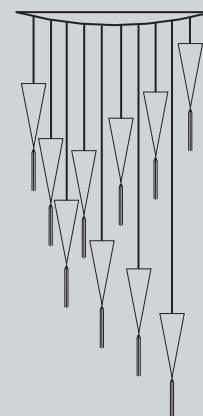

TURANDOT

LAMPADA A SOSPENSIONE IN VETRO SOFFIATO RIGATO TRASPARENTE O SATINATO, CON PASSAMANERIA LUNGH. 40 CM INCLUSA. UTILIZZABILE ANCHE CON SUPPORTI DA PARETE E DA TERRA.

HANGING LAMP, RULED HAND BLOWN GLASS TRANSPARENT OR FROSTED WITH 40 CM. LENGHT TASSEL INCLUDED. ALSO AVAILABLE WITH WALL AND FLOOR SUPPORT.

CHANDELIERS STRUCTURE 8, 10 E 12 LAMPS, LACQUERED WOOD STRUCTURE ON REQUESTED COLOURS.

DIFFERENT HANGING LAMPS IN VARIOUS SHAPES ARE AVAILABLE. 40 CM OR 70 CM TASSEL INCLUDED.

8 LAMPADE / LAMPS

plafoniera / top Ø28 cm
distanziatore tondo
round spacer Ø70 cm

GOLD OR SILVER LEAF HAND COVERED FIBERGLASS ROUND CEILING.

DIFFERENT HANGING LAMPS IN VARIOUS SHAPES ARE AVAILABLE. 40 CM OR 70 CM TASSEL INCLUDED.

TOP 60

Ø 60 cm
max 5 lampade grandi
max 5 large size glasses

TOP 80

Ø 80 cm
max 8 lampade grandi
max 8 large size glasses

TOP 120

Ø 120 cm
max 12 lampade grandi
max 12 large size glasses

TOP 150

Ø 150 cm
max 15 lampade grandi
max 15 large size glasses

WOODEN ACCESSORIES