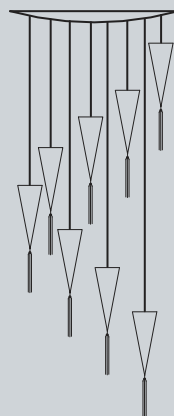

TIMUR

LAMPADA A SOSPENSIONE IN VETRO SOFFIATO RIGATO TRASPARENTE O SATINATO, CON PASSAMANERIA LUNGH. 40 CM INCLUSA. UTILIZZABILE ANCHE CON SUPPORTI DA PARETE E DA TERRA.

HANGING LAMP, RULED HAND BLOWN GLASS TRANSPARENT OR FROSTED WITH 40 CM. LENGHT TASSEL INCLUDED. ALSO AVAILABLE WITH WALL AND FLOOR SUPPORT.

DIFFERENT HANGING LAMPS IN VARIOUS SHAPES ARE AVAILABLE. 40 CM OR 70 CM TASSEL INCLUDED.

TOP 60

Ø 60 cm
max 5 lampade grandi
max 5 large size glasses

TOP 80

Ø 80 cm
max 8 lampade grandi
max 8 large size glasses

TOP 120

Ø 120 cm
max 12 lampade grandi
max 12 large size glasses

TOP 150

Ø 150 cm
max 15 lampade grandi
max 15 large size glasses

WOODEN ACCESSORIES

SUPPORTO A PARETE BASE TONDA
ROUND WALL SUPPORT
AP.RO

SUPPORTO A PARETE BASE RETTANGOLARE
RECTANGULAR WALL SUPPORT
AP.RT

CIELINO TONDO 3 LAMPADE
ROUND CEILING 3 LAMPS
SU.G3

CIELINO TONDO 5 LAMPADE
ROUND CEILING 5 LAMPS
SU.G5

CIELINO RETTANGOLARE 3 LAMPADE
 RECTANGULAR CEILING 3 LAMPS
 SU.R3

CIELINO RETTANGOLARE 5 LAMPADE
 RECTANGULAR CEILING 5 LAMPS
 SU.R5