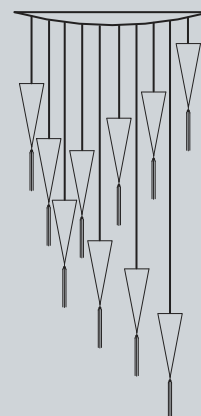

TIMUR

LAMPADA A SOSPENSIONE IN VETRO SOFFIATO RIGATO TRASPARENTE O SATINATO, CON PASSAMANERIA LUNGH. 40 CM INCLUSA. UTILIZZABILE ANCHE CON SUPPORTI DA PARETE E DA TERRA.

HANGING LAMP, RULED HAND BLOWN GLASS TRANSPARENT OR FROSTED WITH 40 CM. LENGHT TASSEL INCLUDED. ALSO AVAILABLE WITH WALL AND FLOOR SUPPORT.

DIFFERENT HANGING LAMPS IN VARIOUS SHAPES ARE AVAILABLE. 40 CM OR 70 CM TASSEL INCLUDED.

TOP 60

Ø 60 cm
max 5 lampade grandi
max 5 large size glasses

TOP 80

Ø 80 cm
max 8 lampade grandi
max 8 large size glasses

TOP 120

Ø 120 cm
max 12 lampade grandi
max 12 large size glasses

TOP 150

Ø 150 cm
max 15 lampade grandi
max 15 large size glasses

WOODEN ACCESSORIES

SUPPORTO A PARETE BASE TONDA
ROUND WALL SUPPORT
AP.RO

SUPPORTO A PARETE BASE RETTANGOLARE
RECTANGULAR WALL SUPPORT
AP.RT

CIELINO TONDO 3 LAMPADE
ROUND CEILING 3 LAMPS
SU.G3

CIELINO TONDO 5 LAMPADE
ROUND CEILING 5 LAMPS
SU.G5

CIELINO RETTANGOLARE 3 LAMPADE
 RECTANGULAR CEILING 3 LAMPS
 SU.R3

CIELINO RETTANGOLARE 5 LAMPADE
 RECTANGULAR CEILING 5 LAMPS
 SU.R5