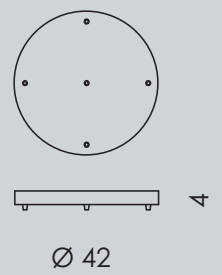

CIELINO TONDO 5 LAMPADE
ROUND CEILING 5 LAMPS
SU.G5