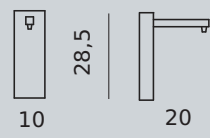

DIFFERENT HANGING LAMPS IN VARIOUS SHAPES ARE AVAILABLE. 40 CM OR 70 CM TASSEL INCLUDED.

TOP 60

Ø 60 cm
max 5 lampade grandi
max 5 large size glasses

TOP 80

Ø 80 cm
max 8 lampade grandi
max 8 large size glasses

TOP 120

Ø 120 cm
max 12 lampade grandi
max 12 large size glasses

TOP 150

Ø 150 cm
max 15 lampade grandi
max 15 large size glasses

WOODEN ACCESSORIES

SUPPORTO A PARETE BASE TONDA
ROUND WALL SUPPORT
AP.RO

SUPPORTO A PARETE BASE RETTANGOLARE
RECTANGULAR WALL SUPPORT
AP.RT